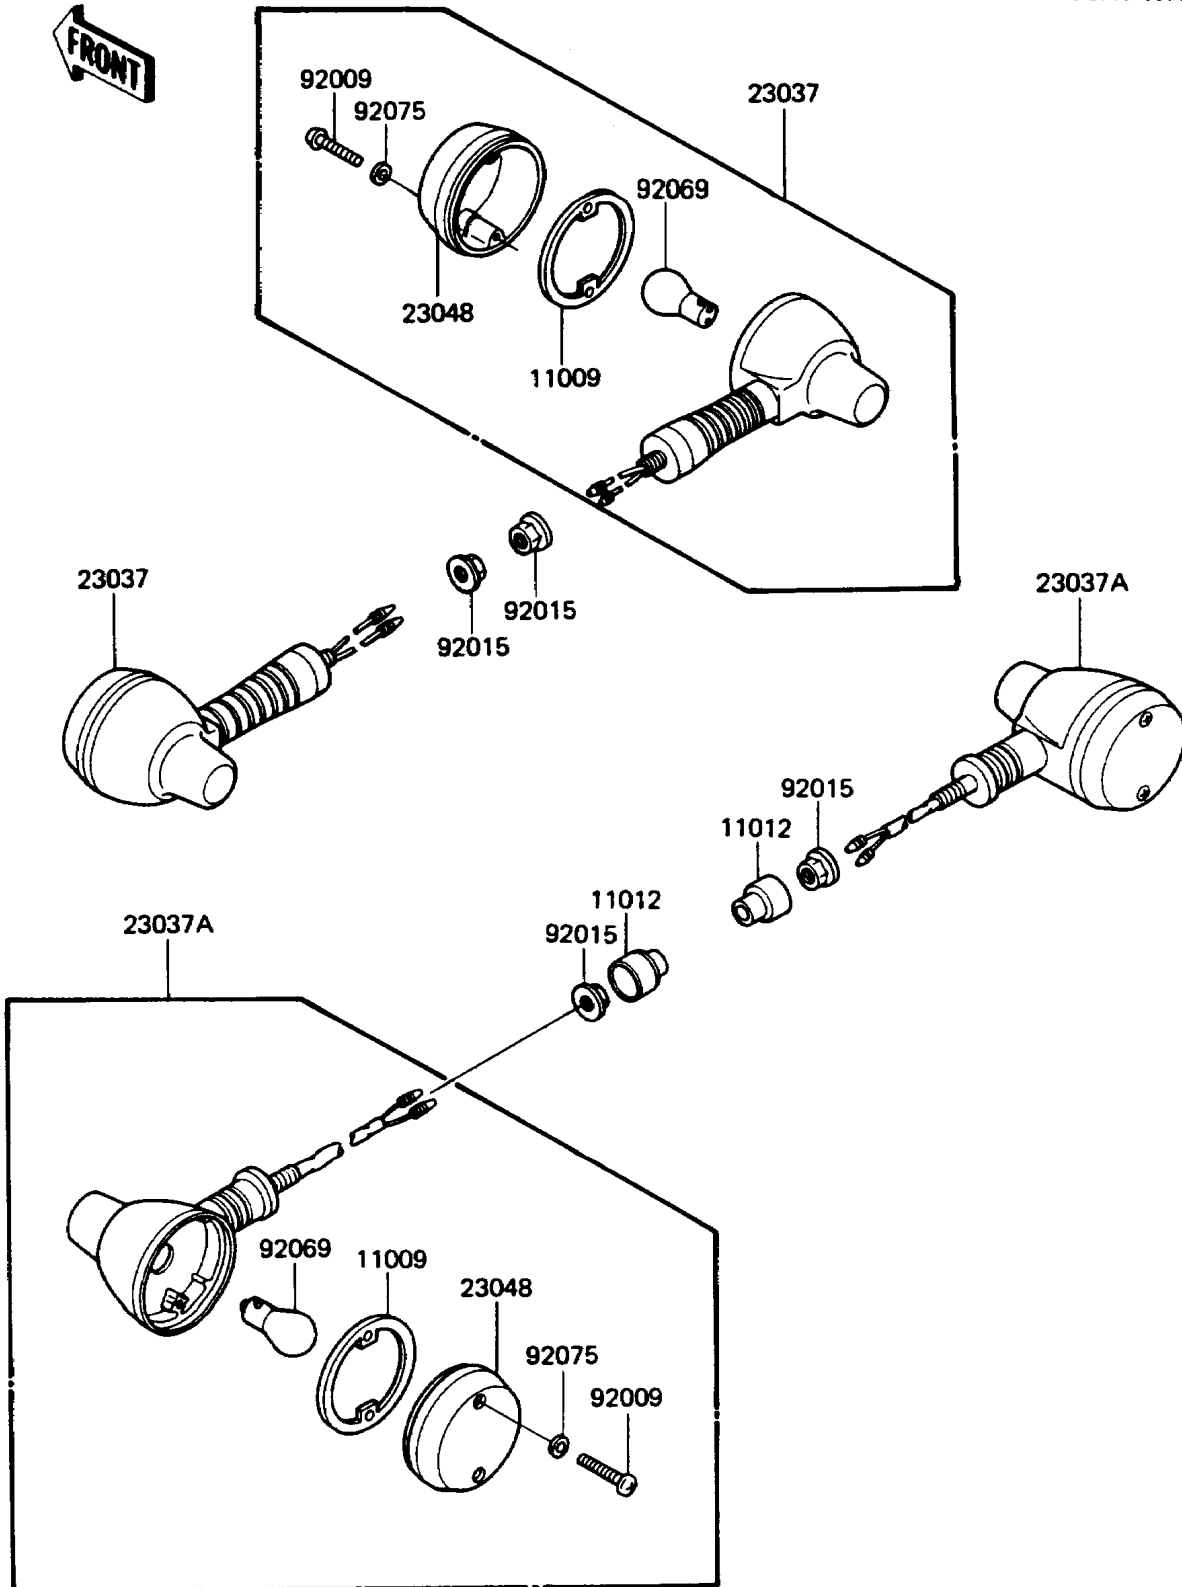

1989 KLR650 PARTS DIAGRAM

Turn Signal

F2730-0176

1989 KLR650 PARTS LIST

Turn Signal

ITEM NAME	PART NUMBER	QUANTITY
GASKET,TURN SIGNAL LAMP LENS (Ref # 11009)	11009-1128	4
CAP,SIGNAL LAMP (Ref # 11012)	11012-1367	2
LAMP-ASSY-SIGNAL,FR (Ref # 23037)	23037-1201	2
LAMP-ASSY-SIGNAL,RR (Ref # 23037A)	23037-1202	2
LENS-SIGNAL LAMP (Ref # 23048)	23048-1076	4
SCREW,TAPPING,4X30 (Ref # 92009)	92009-1056	8
NUT,FLANGED,10MM (Ref # 92015)	92015-1428	4
BULB,12V 32CP(23W) (Ref # 92069)	92069-055	4
WASHER,PLAIN,4MM (Ref # 92075)	23058-002	8