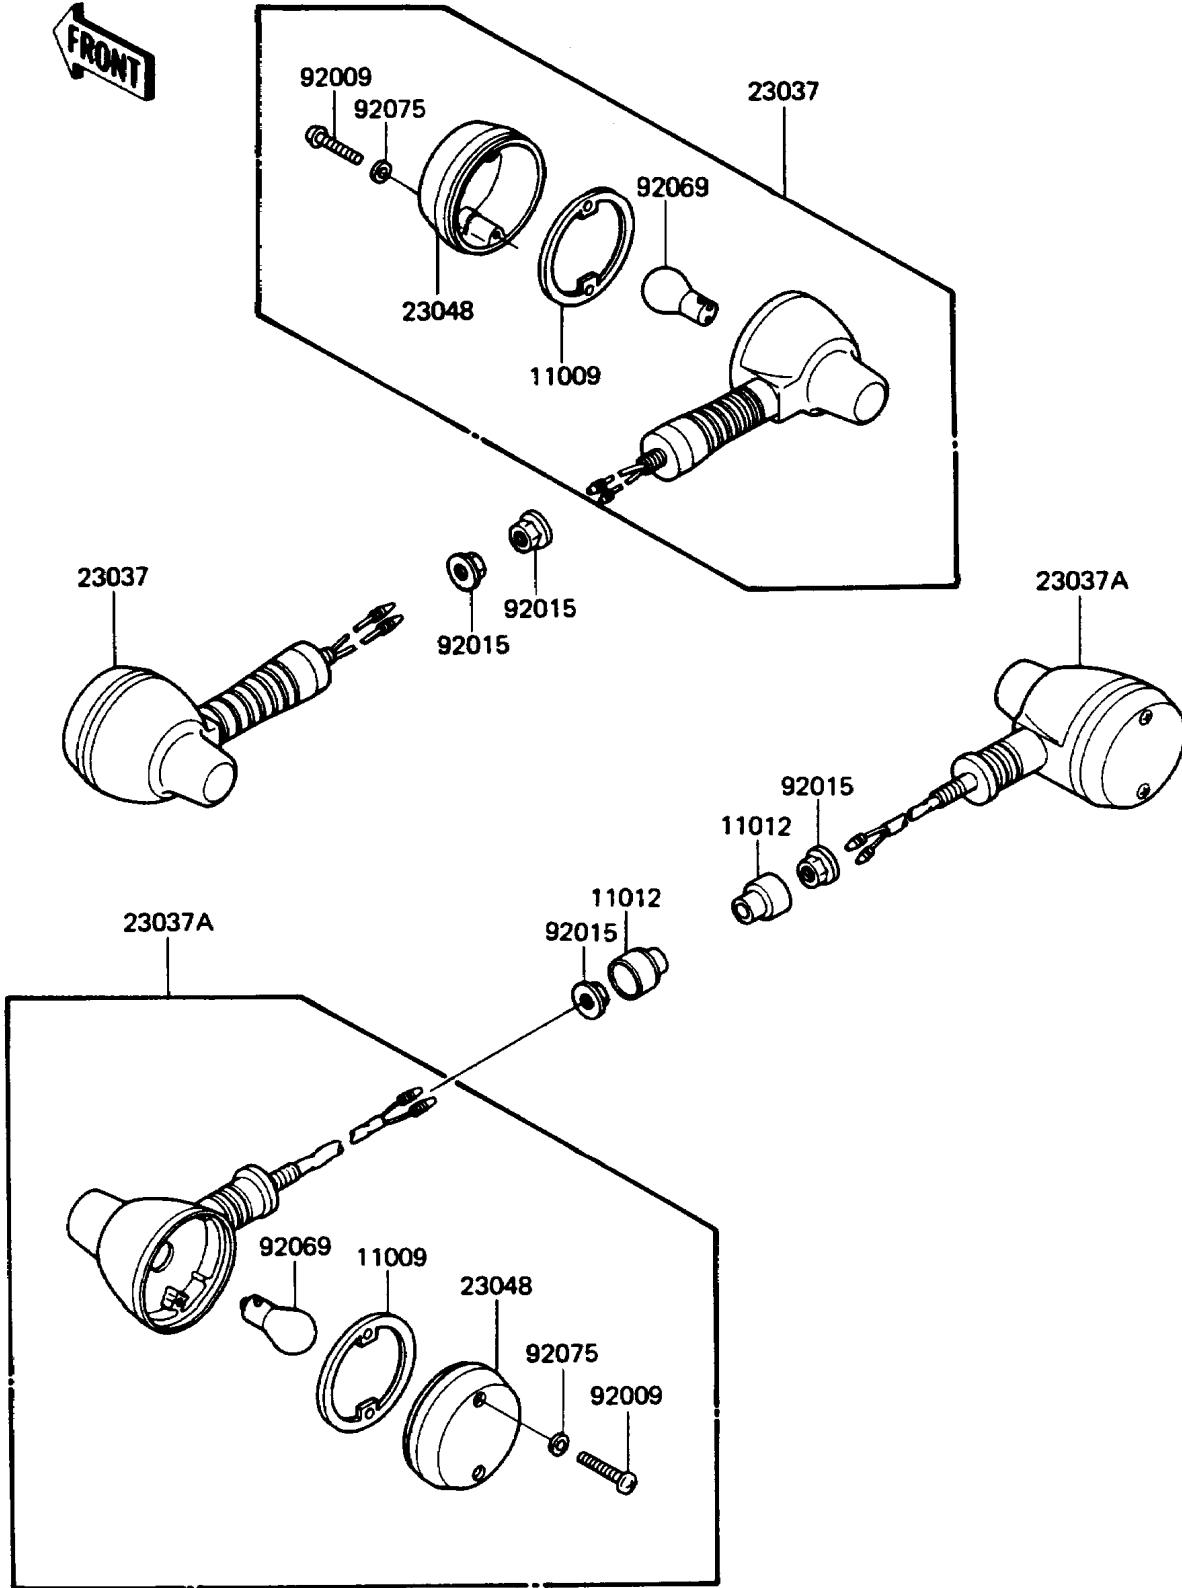

1990 KLR650 PARTS DIAGRAM

Turn Signal

F2730-0176

1990 KLR650 PARTS LIST

Turn Signal

ITEM NAME	PART NUMBER	QUANTITY
GASKET,TURN SIGNAL LAMP LENS (Ref # 11009)	11009-1128	4
CAP,SIGNAL LAMP (Ref # 11012)	11012-1367	2
LAMP-ASSY-SIGNAL,FR (Ref # 23037)	23037-1201	2
LAMP-ASSY-SIGNAL,RR (Ref # 23037A)	23037-1202	2
LENS-SIGNAL LAMP (Ref # 23048)	23048-1076	4
SCREW,TAPPING,4X30 (Ref # 92009)	92009-1056	8
NUT,FLANGED,10MM (Ref # 92015)	92015-1428	4
BULB,12V 32CP(23W) (Ref # 92069)	92069-055	4
WASHER,PLAIN,4MM (Ref # 92075)	23058-002	8