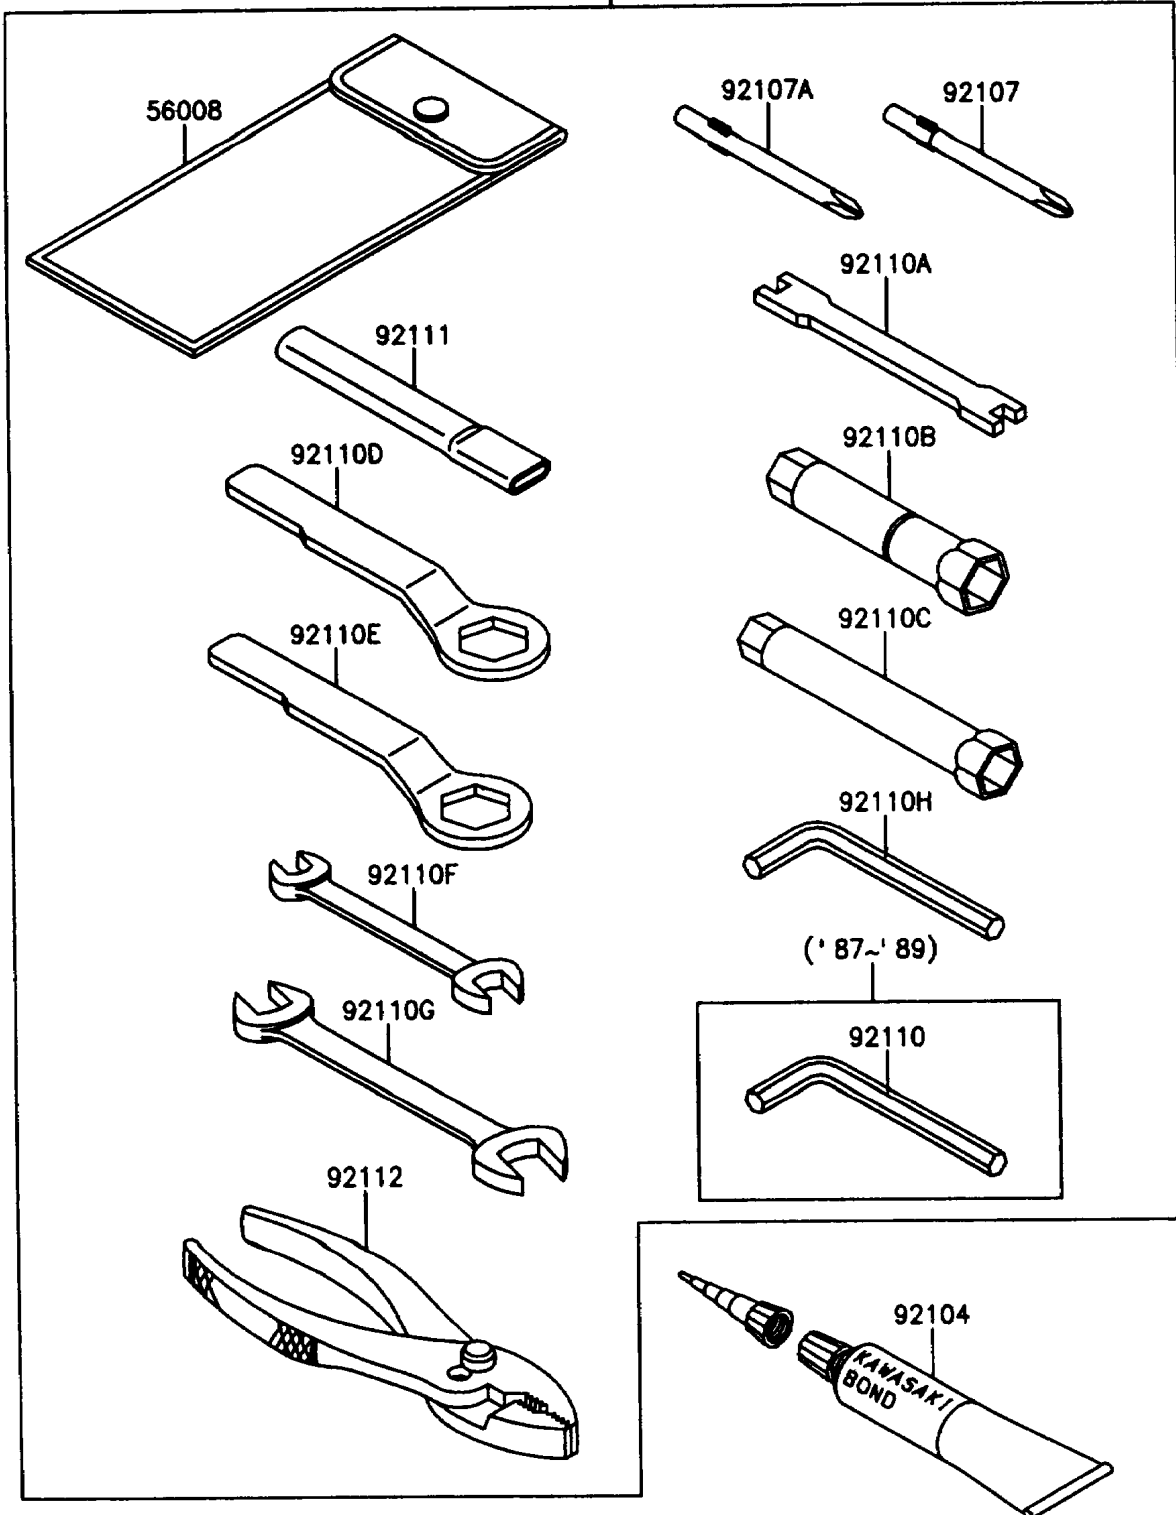

1987 KLR® 650 PARTS DIAGRAM

Tool

F281U

56007/A

1987 KLR® 650 PARTS LIST

Tool

ITEM NAME	PART NUMBER	QUANTITY
TOOLKIT (Ref # 56007)	56007-1318	1
BAG,TOOL (Ref # 56008)	56008-1019	1
GASKET-LIQUID,TUBE,100G,SILVER (Ref # 92104)	92104-002	1
TOOL-DRIVER,#3PHILLIPS (Ref # 92107)	92107-005	1
TOOL-DRIVER,#2PHILLIPS (Ref # 92107A)	92107-1053	1
TOOL-WRENCH,ALLEN,5MM (Ref # 92110)	92110-1015	1
TOOL-WRENCH,SPOKE (Ref # 92110A)	92110-1016	1
TOOL-WRENCH,BOX,18MM (Ref # 92110B)	92110-1111	1
TOOL-WRENCH,BOX,12MM (Ref # 92110C)	92110-1131	1
TOOL-WRENCH,BOX END,24MM (Ref # 92110D)	92110-1150	1
TOOL-WRENCH,BOX END,19MM (Ref # 92110E)	92110-1151	1
TOOL-WRENCH,OPEN END,10X12 (Ref # 92110F)	92110-1152	1
TOOL-WRENCH,OPEN END,14X17 (Ref # 92110G)	92110-1153	1
TOOL-WRENCH,ALLEN,6MM (Ref # 92110H)	92127-003	1
TOOL-BAR,BOX END WRENCH (Ref # 92111)	92111-1051	1
TOOL-PLIERS (Ref # 92112)	92112-003	1