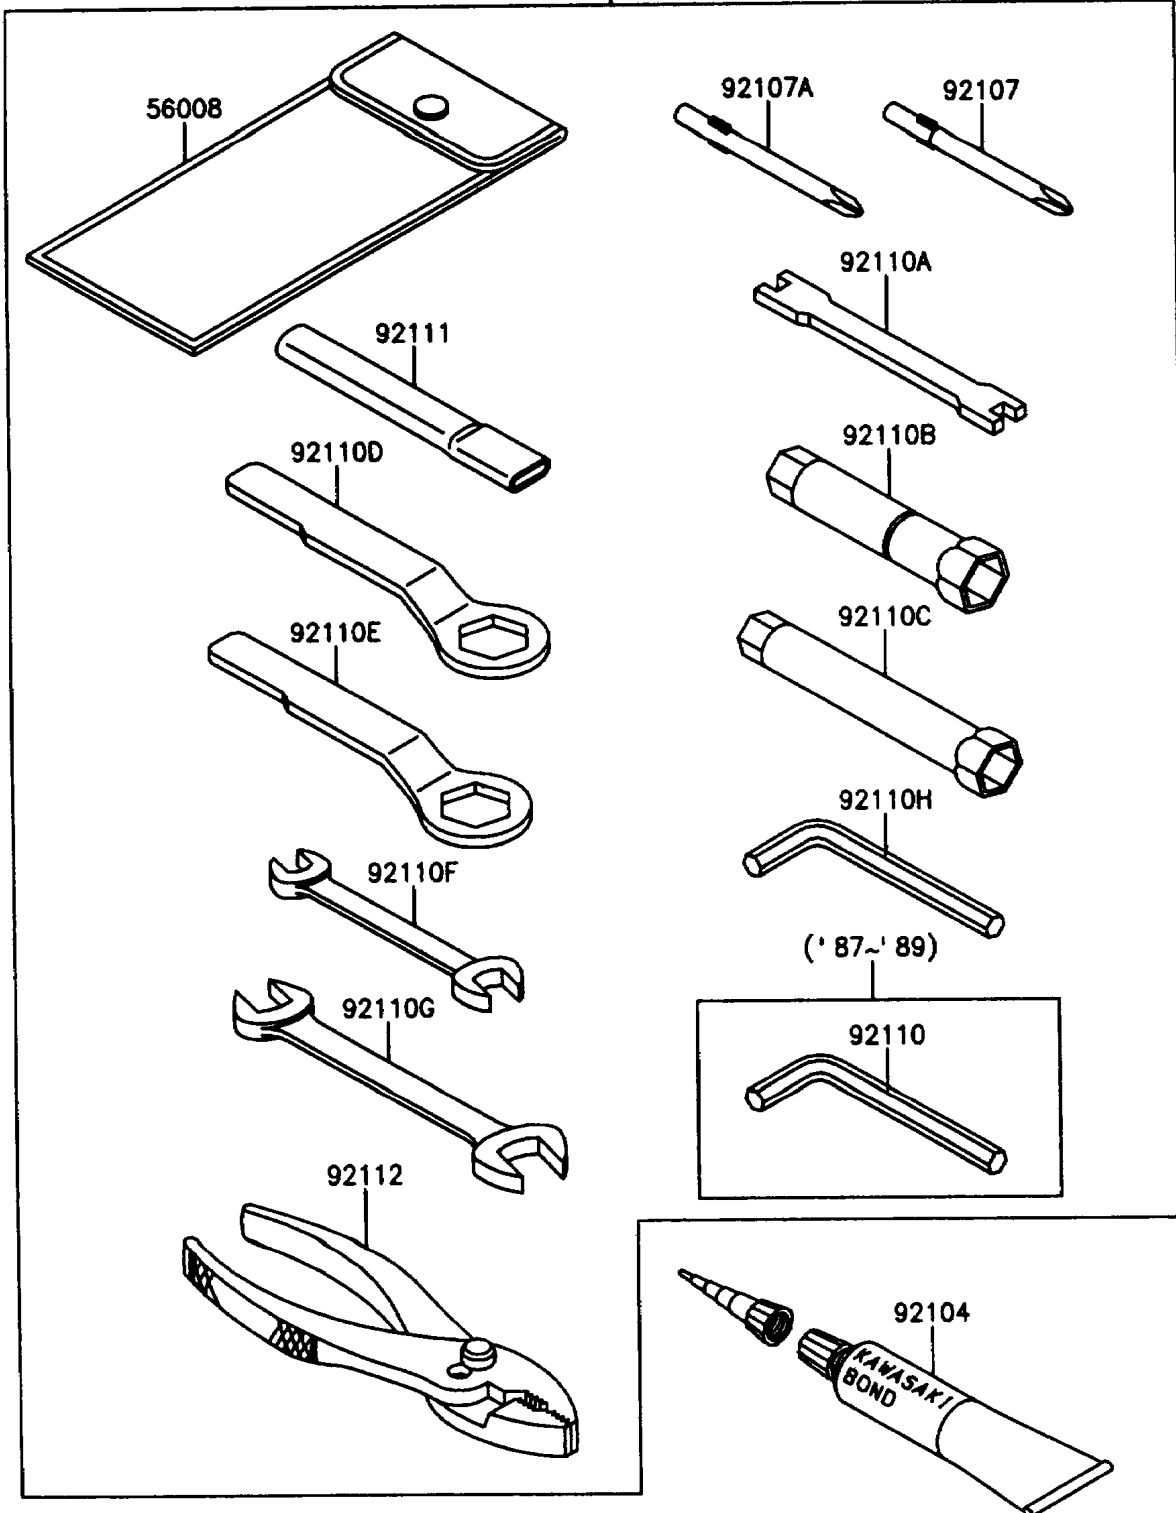

1988 KLR® 650 PARTS DIAGRAM

Tool

F281U

56007/A

1988 KLR® 650 PARTS LIST

Tool

ITEM NAME	PART NUMBER	QUANTITY
TOOLKIT (Ref # 56007)	56007-1318	1
BAG,TOOL (Ref # 56008)	56008-1019	1
GASKET-LIQUID,TUBE,100G,SILVER (Ref # 92104)	92104-002	1
TOOL-DRIVER,#3PHILLIPS (Ref # 92107)	92107-005	1
TOOL-DRIVER,#2PHILLIPS (Ref # 92107A)	92107-1053	1
TOOL-WRENCH,ALLEN,5MM (Ref # 92110)	92110-1015	1
TOOL-WRENCH,SPOKE (Ref # 92110A)	92110-1016	1
TOOL-WRENCH,BOX,18MM (Ref # 92110B)	92110-1111	1
TOOL-WRENCH,BOX,12MM (Ref # 92110C)	92110-1131	1
TOOL-WRENCH,BOX END,24MM (Ref # 92110D)	92110-1150	1
TOOL-WRENCH,BOX END,19MM (Ref # 92110E)	92110-1151	1
TOOL-WRENCH,OPEN END,10X12 (Ref # 92110F)	92110-1152	1
TOOL-WRENCH,OPEN END,14X17 (Ref # 92110G)	92110-1153	1
TOOL-WRENCH,ALLEN,6MM (Ref # 92110H)	92127-003	1
TOOL-BAR,BOX END WRENCH (Ref # 92111)	92111-1051	1
TOOL-PLIERS (Ref # 92112)	92112-003	1