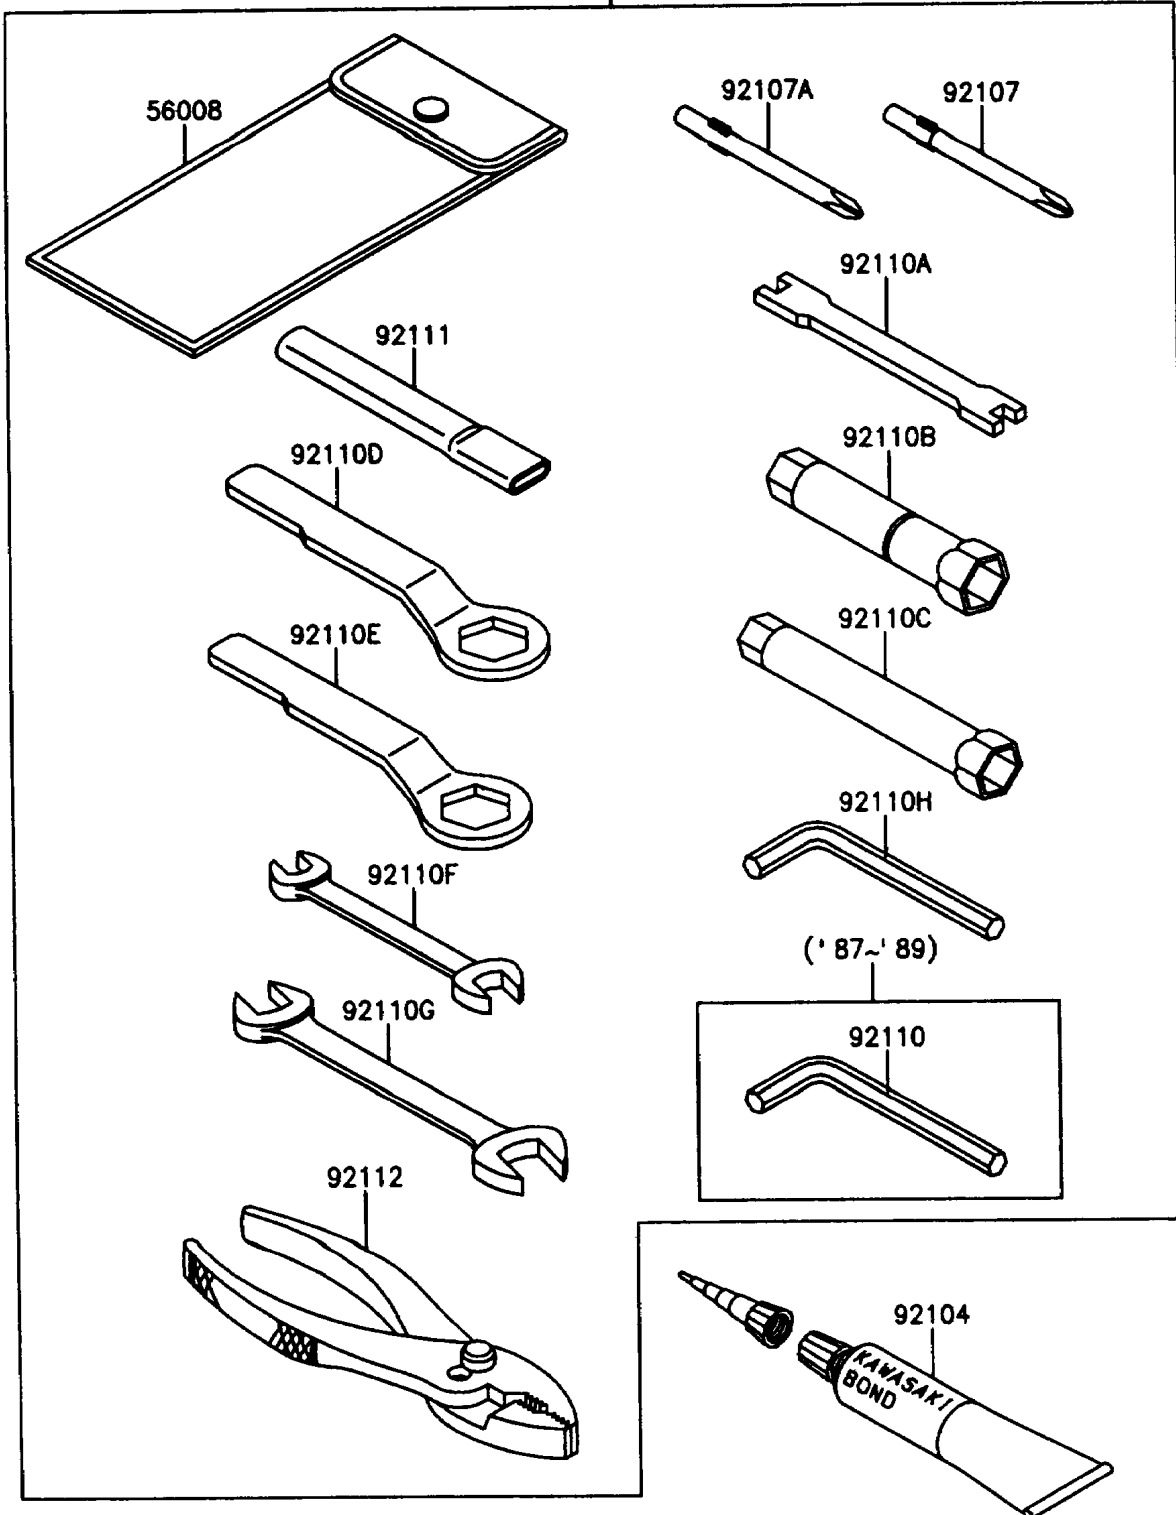

1989 KLR650 PARTS DIAGRAM

Tool

F281U

56007/A

1989 KLR650 PARTS LIST

Tool

ITEM NAME	PART NUMBER	QUANTITY
TOOLKIT (Ref # 56007)	56007-1318	1
BAG,TOOL (Ref # 56008)	56008-1019	1
GASKET-LIQUID,TUBE,100G,SILVER (Ref # 92104)	92104-002	1
TOOL-DRIVER,#3PHILLIPS (Ref # 92107)	92107-005	1
TOOL-DRIVER,#2PHILLIPS (Ref # 92107A)	92107-1053	1
TOOL-WRENCH,ALLEN,5MM (Ref # 92110)	92110-1015	1
TOOL-WRENCH,SPOKE (Ref # 92110A)	92110-1016	1
TOOL-WRENCH,BOX,18MM (Ref # 92110B)	92110-1111	1
TOOL-WRENCH,BOX,12MM (Ref # 92110C)	92110-1131	1
TOOL-WRENCH,BOX END,24MM (Ref # 92110D)	92110-1150	1
TOOL-WRENCH,BOX END,19MM (Ref # 92110E)	92110-1151	1
TOOL-WRENCH,OPEN END,10X12 (Ref # 92110F)	92110-1152	1
TOOL-WRENCH,OPEN END,14X17 (Ref # 92110G)	92110-1153	1
TOOL-WRENCH,ALLEN,6MM (Ref # 92110H)	92127-003	1
TOOL-BAR,BOX END WRENCH (Ref # 92111)	92111-1051	1
TOOL-PLIERS (Ref # 92112)	92112-003	1