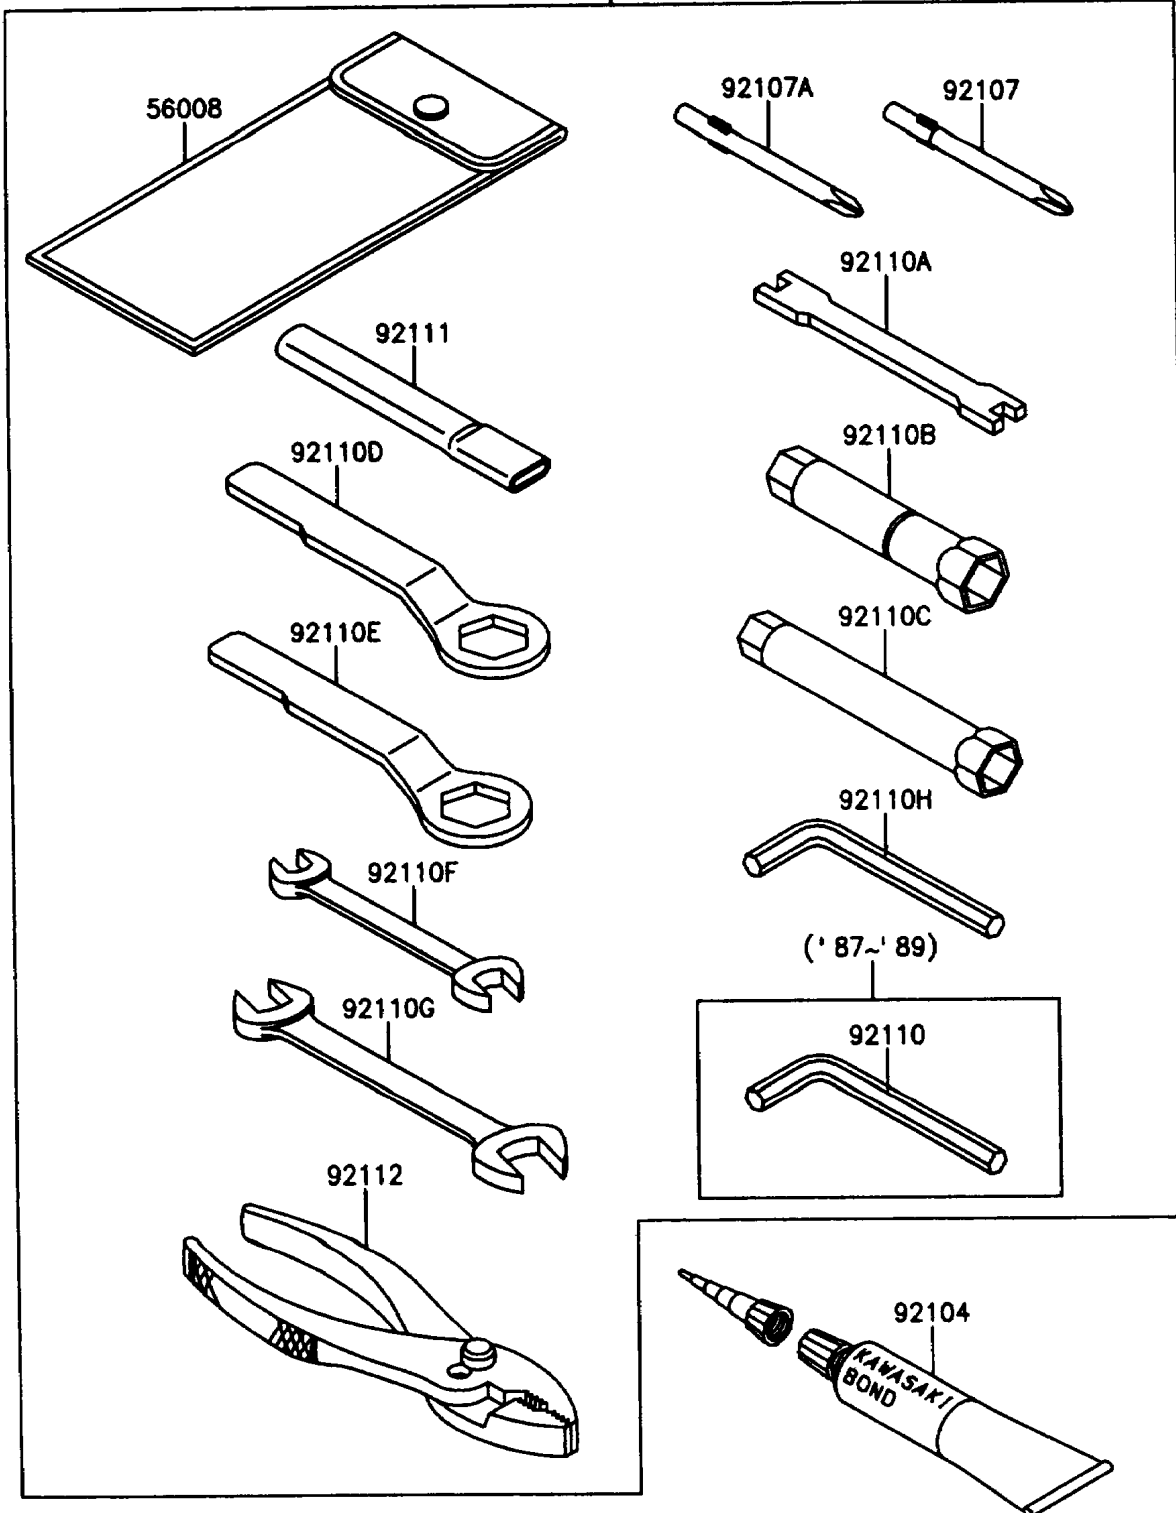

# 1991 KLR650 PARTS DIAGRAM

Tool

F281U

56007/A

## 1991 KLR650 PARTS LIST

### Tool

ITEM NAME	PART NUMBER	QUANTITY
TOOLKIT (Ref # 56007A)	56007-1332	1
BAG,TOOL (Ref # 56008)	56008-1019	1
GASKET-LIQUID,TUBE,100G,SILVER (Ref # 92104)	92104-002	1
TOOL-DRIVER,#3PHILLIPS (Ref # 92107)	92107-005	1
TOOL-DRIVER,#2PHILLIPS (Ref # 92107A)	92107-1053	1
TOOL-WRENCH,SPOKE (Ref # 92110A)	92110-1016	1
TOOL-WRENCH,BOX,18MM (Ref # 92110B)	92110-1111	1
TOOL-WRENCH,BOX,12MM (Ref # 92110C)	92110-1131	1
TOOL-WRENCH,BOX END,24MM (Ref # 92110D)	92110-1150	1
TOOL-WRENCH,BOX END,19MM (Ref # 92110E)	92110-1151	1
TOOL-WRENCH,OPEN END,10X12 (Ref # 92110F)	92110-1152	1
TOOL-WRENCH,OPEN END,14X17 (Ref # 92110G)	92110-1153	1
TOOL-WRENCH,ALLEN,6MM (Ref # 92110H)	92127-003	1
TOOL-BAR,BOX END WRENCH (Ref # 92111)	92111-1051	1
TOOL-PLIERS (Ref # 92112)	92112-003	1