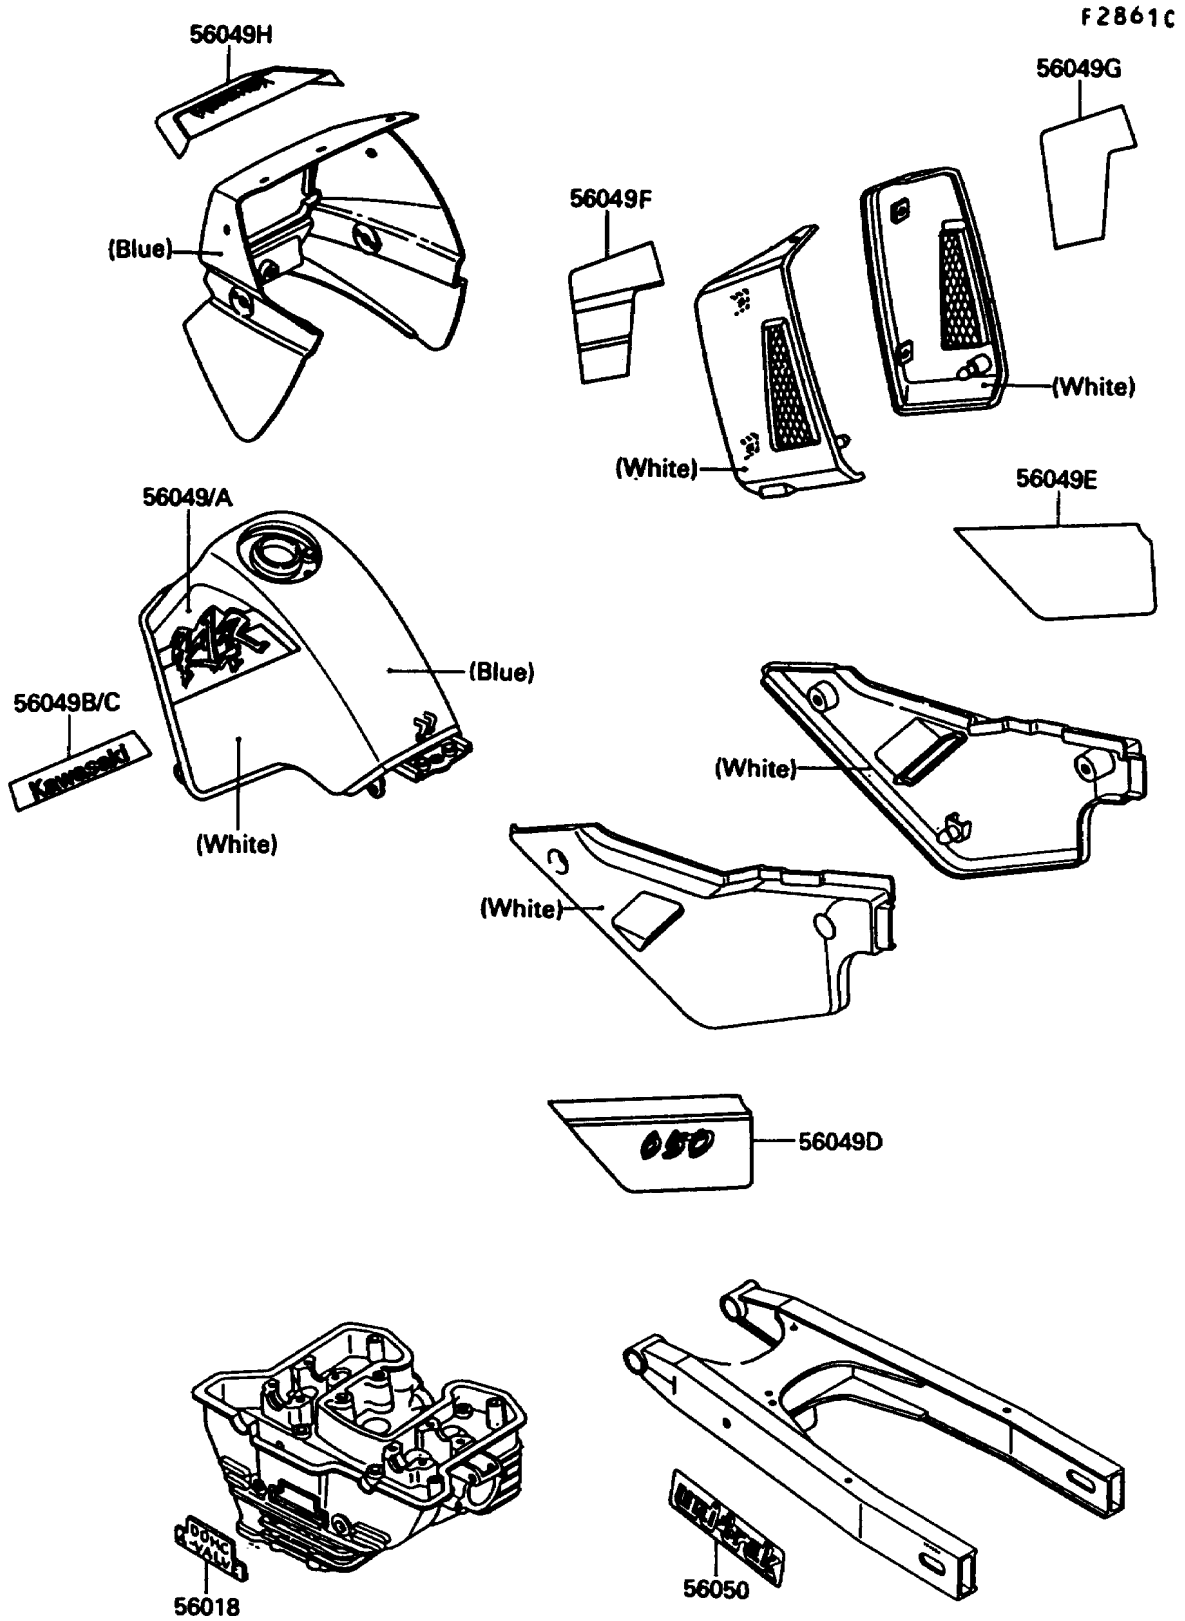

1991 KLR650 PARTS DIAGRAM

Decal(Blue/White)(KL650-A5)

1991 KLR650 PARTS LIST

Decal(Blue/White)(KL650-A5)

ITEM NAME	PART NUMBER	QUANTITY
MARK,CYLINDER HEAD (Ref # 56018)	56018-1483	1
PATTERN,FUEL TANK,UPP,LH (Ref # 56049)	56049-1826	1
PATTERN,FUEL TANK,UPP,RH (Ref # 56049A)	56049-1827	1
PATTERN,FUEL TANK,LWR,LH (Ref # 56049B)	56049-1828	1
PATTERN,FUEL TANK,LWR,RH (Ref # 56049C)	56049-1829	1
PATTERN,SIDE COVER,LH (Ref # 56049D)	56049-1830	1
PATTERN,SIDE COVER,RH (Ref # 56049E)	56049-1831	1
PATTERN,SHROUD,LH (Ref # 56049F)	56049-1832	1
PATTERN,SHROUD,RH (Ref # 56049G)	56049-1833	1
PATTERN,COWLING (Ref # 56049H)	56049-1834	1
MARK,SWING ARM,UNI-TRAK (Ref # 56050)	56050-1426	2