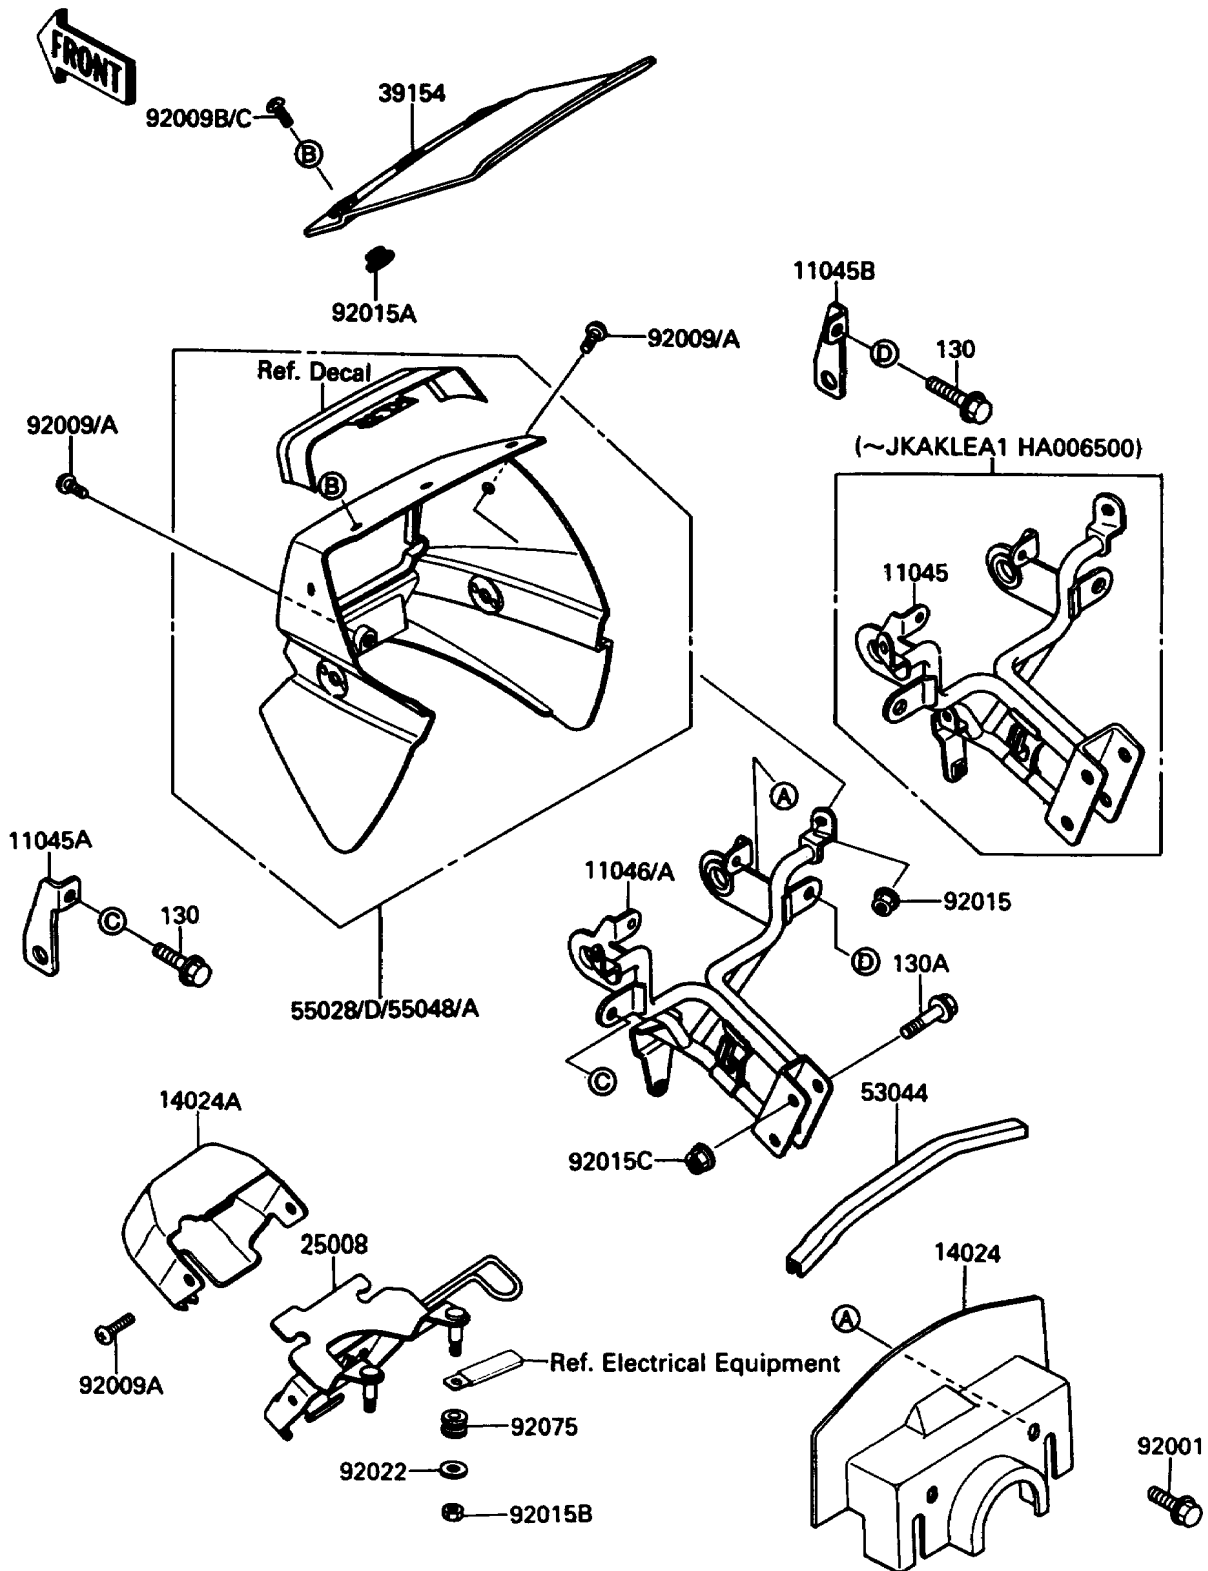

1990 KLR650 PARTS DIAGRAM

Cowling

F2871

1990 KLR650 PARTS LIST

Cowling

ITEM NAME	PART NUMBER	QUANTITY
BRACKET,SIGNAL LAMP,LH (Ref # 11045A)	11045-1798	1
BRACKET,SIGNAL LAMP,RH (Ref # 11045B)	11045-1799	1
BRACKET,COWLING (Ref # 11046)	11046-1036	1
COVER,COWLING,INNER (Ref # 14024)	14024-1366	1
COVER,HARNESS COUPLER (Ref # 14024A)	14024-1471	1
BRACKET-METER (Ref # 25008)	25008-1137	1
WINDSHIELD (Ref # 39154)	39154-1065	1
TRIM,COWLING COVER (Ref # 53044)	53044-1106	1
COWLING.,UPP,B.BLUE (Ref # 55048)	55048-5078-6K	1
BOLT,6X14,BLACK (Ref # 92001)	92001-1847	2
SCREW,6X14,WHITE (Ref # 92009)	92009-1287	3
SCREW,6X14,BLACK (Ref # 92009A)	92009-1308	5
SCREW,5X14,WHITE (Ref # 92009B)	92009-1366	3
SCREW,5X14,BLACK (Ref # 92009C)	92009-1383	3
NUT,FLANGED,6MM (Ref # 92015)	92015-1193	2
NUT,5MM,COWLING (Ref # 92015A)	92015-1343	3
NUT,6MM (Ref # 92015B)	92015-1391	2
NUT,8MM (Ref # 92015C)	92015-1406	2
WASHER,6.5X20X1.6 (Ref # 92022)	92022-1557	2
DAMPER (Ref # 92075)	92075-024	2
BOLT-FLANGED,6X12 (Ref # 130)	130C0612	2
BOLT-FLANGED,8X25 (Ref # 130A)	130G0825	2