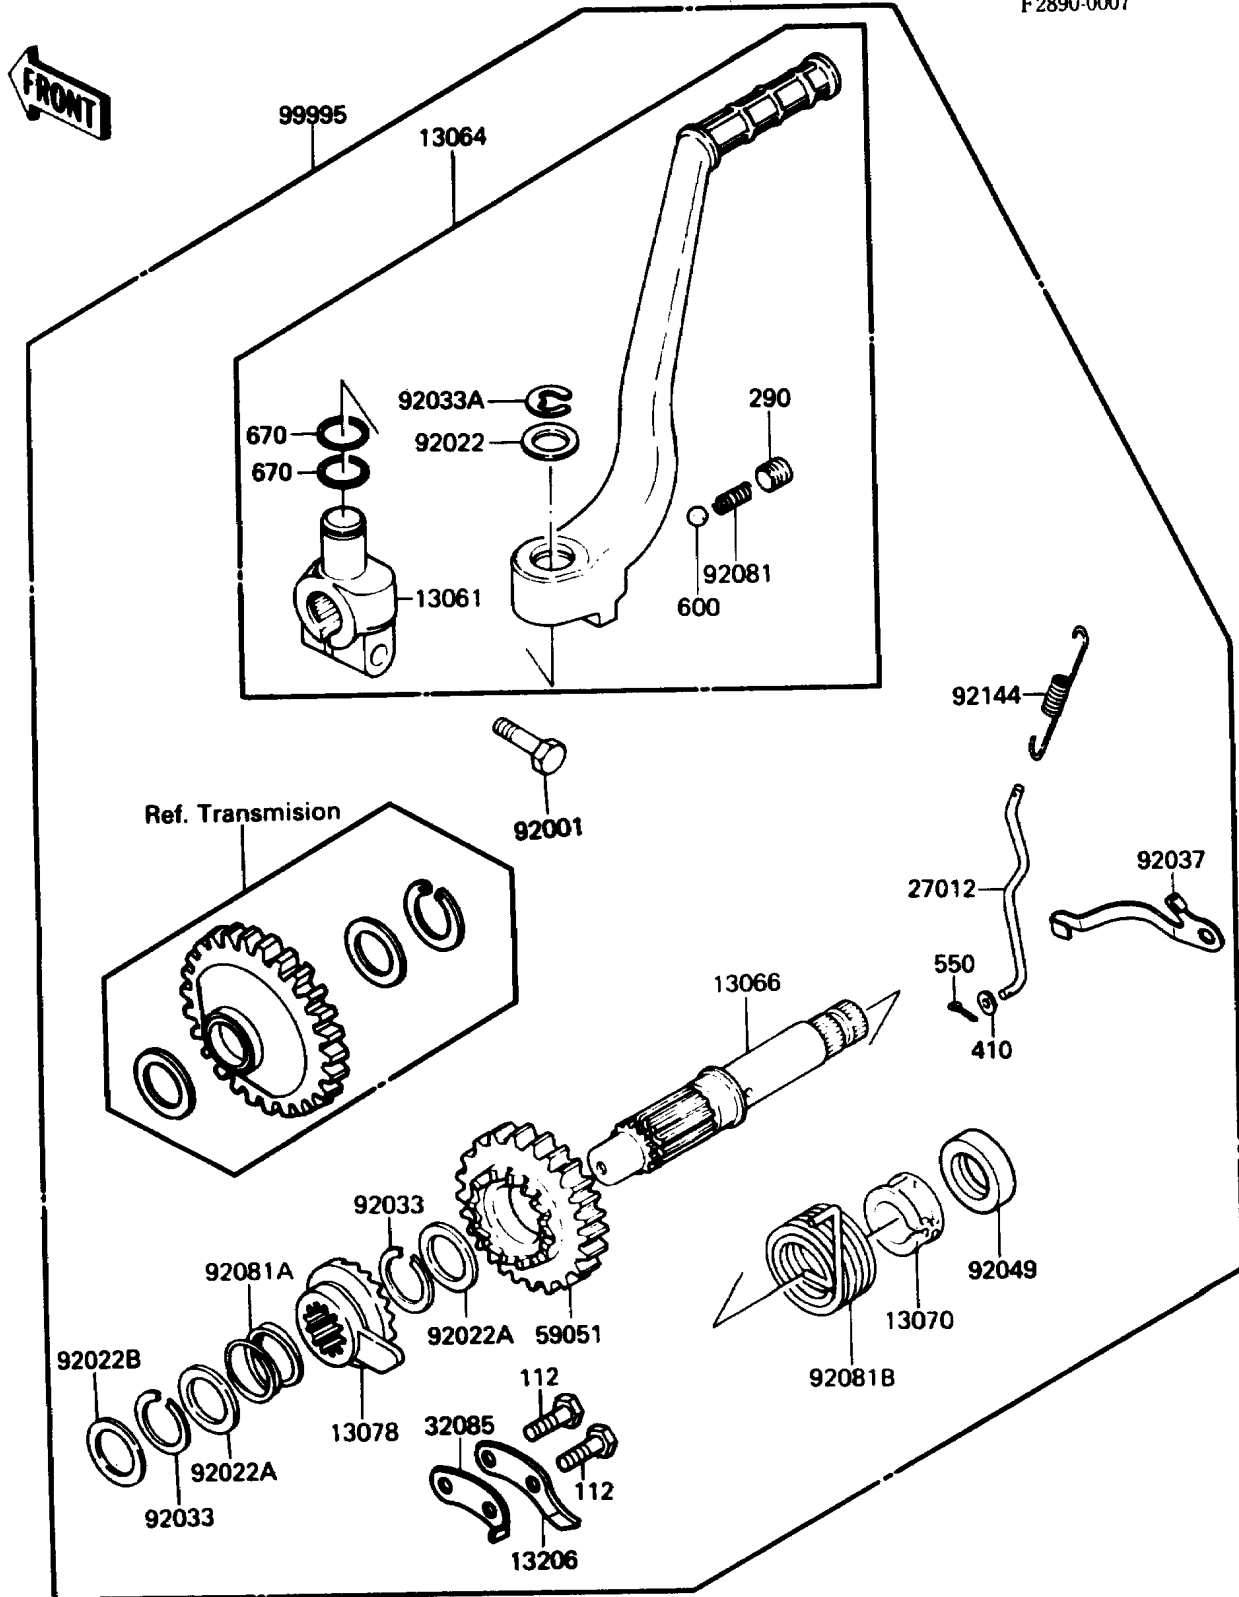

1987 KLR® 650 PARTS DIAGRAM

Optional Parts(Kickstarter)

F2890-0007

1987 KLR® 650 PARTS LIST

Optional Parts(Kickstarter)

ITEM NAME	PART NUMBER	QUANTITY
BOSS,KICK PEDAL (Ref # 13061)	13061-1106	1
LEVER-ASSY-KICK,PEDAL (Ref # 13064)	13064-1133	1
SHAFT-KICK (Ref # 13066)	13066-1058	1
GUIDE,KICK SPRING (Ref # 13070)	13070-1106	1
RATCHET (Ref # 13078)	13078-1051	1
GUIDE-KICK (Ref # 13206)	13206-1051	1
HOOK (Ref # 27012)	27012-1383	1
STOPPER,KICKSTARTER (Ref # 32085)	13072-014	1
GEAR-SPUR,KICK (Ref # 59051)	59051-1142	1
BOLT,8X28 (Ref # 92001)	92001-1042	1
WASHER,15.2X20X1 (Ref # 92022)	92022-1019	1
WASHER,25.3X30X0.5 (Ref # 92022A)	92022-159	2
WASHER,20.5X25.5X0.5 (Ref # 92022B)	92022-252	1
RING-SNAP,24MM (Ref # 92033)	92033-026	2
RING-SNAP,10MM (Ref # 92033A)	92033-1166	1
CLAMP (Ref # 92037)	92037-1938	1
SEAL-OIL,SC22325 (Ref # 92049)	92049-1048	1
SPRING,KICK PEDAL (Ref # 92081)	92081-020	1
SPRING (Ref # 92081A)	92081-097	1
SPRING,KICKSTARTER (Ref # 92081B)	92082-003	1
SPRING,REAR BRAKE SWITCH (Ref # 92144)	92144-1143	1
KIT.,KICKSTARTER (Ref # 99995)	99995-1007	1
BOLT-UPSET (Ref # 112)	112G0618	2
SCREW-SET-SOCKET,8X8 (Ref # 290)	290Q0808	1
WASHER-PLAIN-SMALL,4MM (Ref # 410)	410B0400	1
PIN-COTTER,2.0X15 (Ref # 550)	550D2015	1
BALL-STEEL,1/4" (Ref # 600)	600A0800	1
O RING,15MM (Ref # 670)	670B2015	2