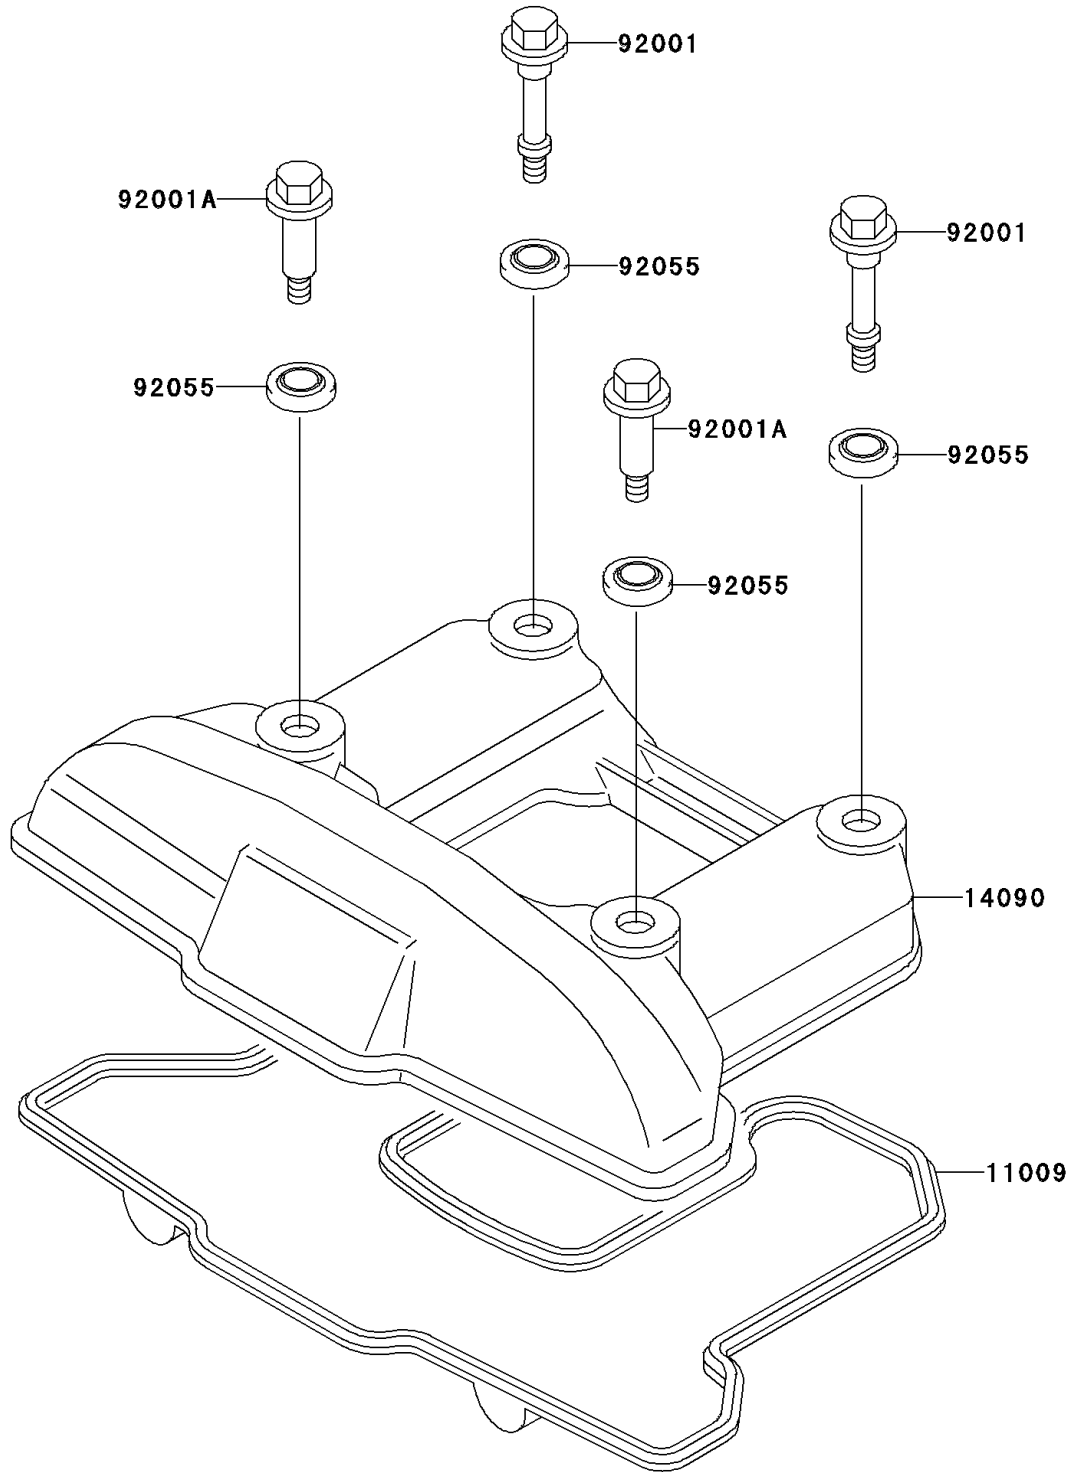

2001 KLR650 PARTS DIAGRAM

Cylinder Head Cover

E1112

2001 KLR650 PARTS LIST

Cylinder Head Cover

ITEM NAME	PART NUMBER	QUANTITY
GASKET,HEAD COVER (Ref # 11009)	11009-1365	1
COVER,HEAD (Ref # 14090)	14090-1529	1
BOLT,L=46.5 (Ref # 92001)	92001-1853	2
BOLT,L=34.5 (Ref # 92001A)	92001-1854	2
RING-O,HEAD COVER BOLT (Ref # 92055)	92055-1352	4