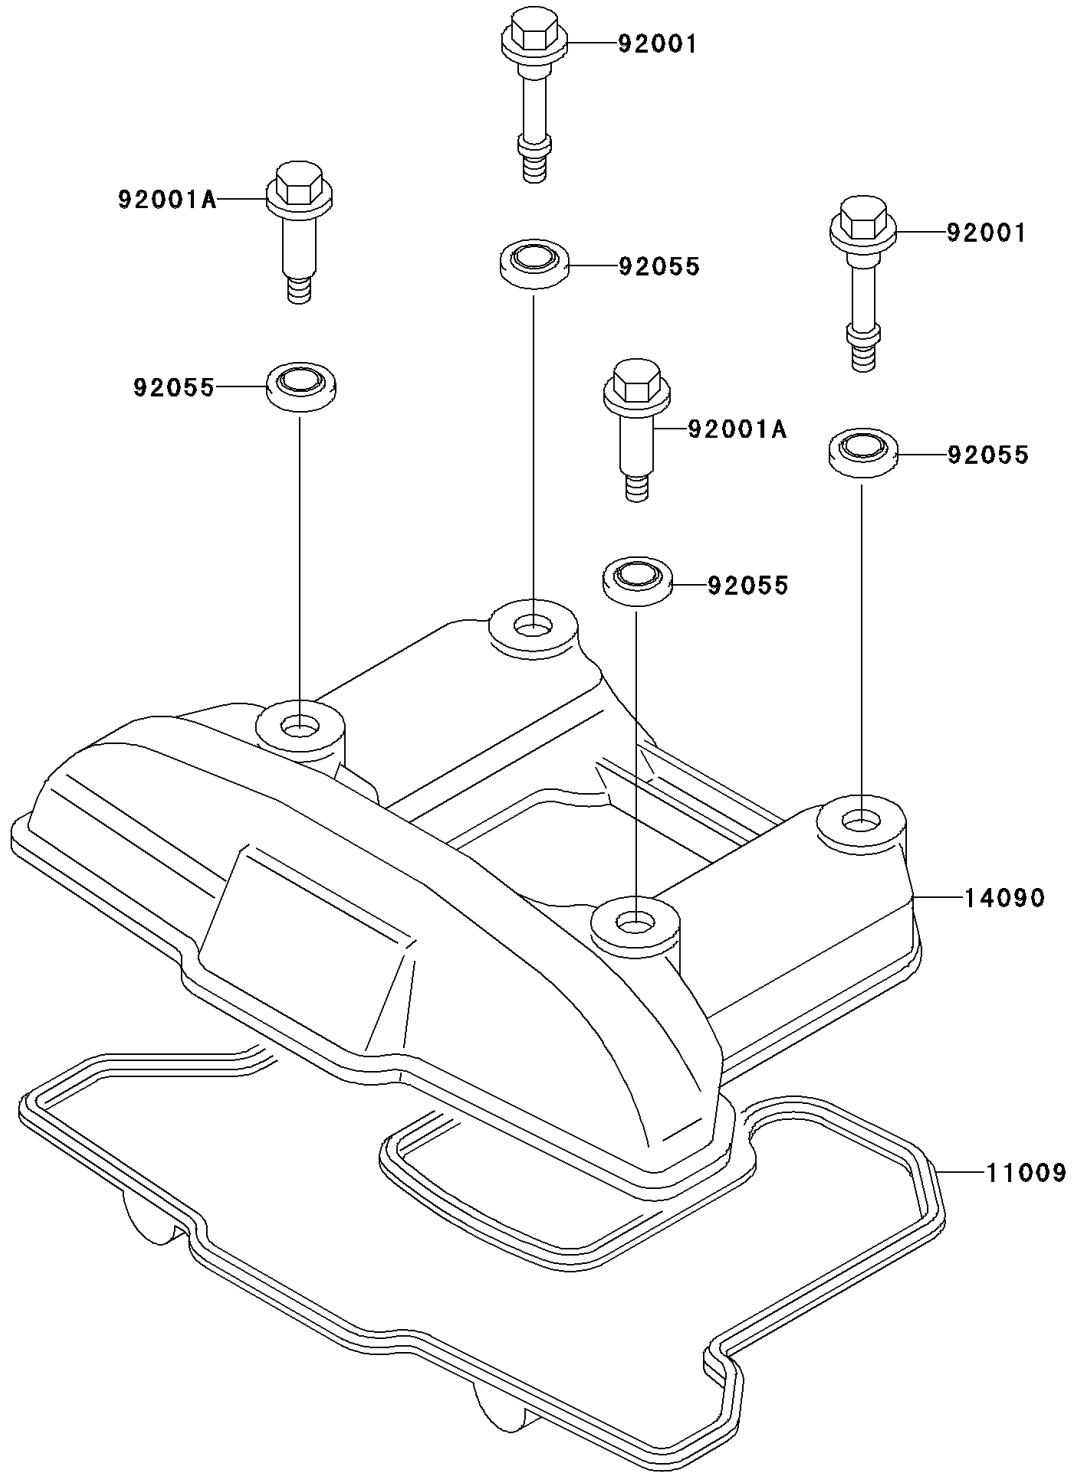

2003 KLR650 PARTS DIAGRAM

Cylinder Head Cover

E1112

2003 KLR650 PARTS LIST

Cylinder Head Cover

ITEM NAME	PART NUMBER	QUANTITY
GASKET,HEAD COVER (Ref # 11009)	11009-1365	1
COVER,HEAD (Ref # 14090)	14090-1529	1
BOLT,L=46.5 (Ref # 92001)	92001-1853	2
BOLT,L=34.5 (Ref # 92001A)	92001-1854	2
RING-O,HEAD COVER BOLT (Ref # 92055)	92055-1352	4