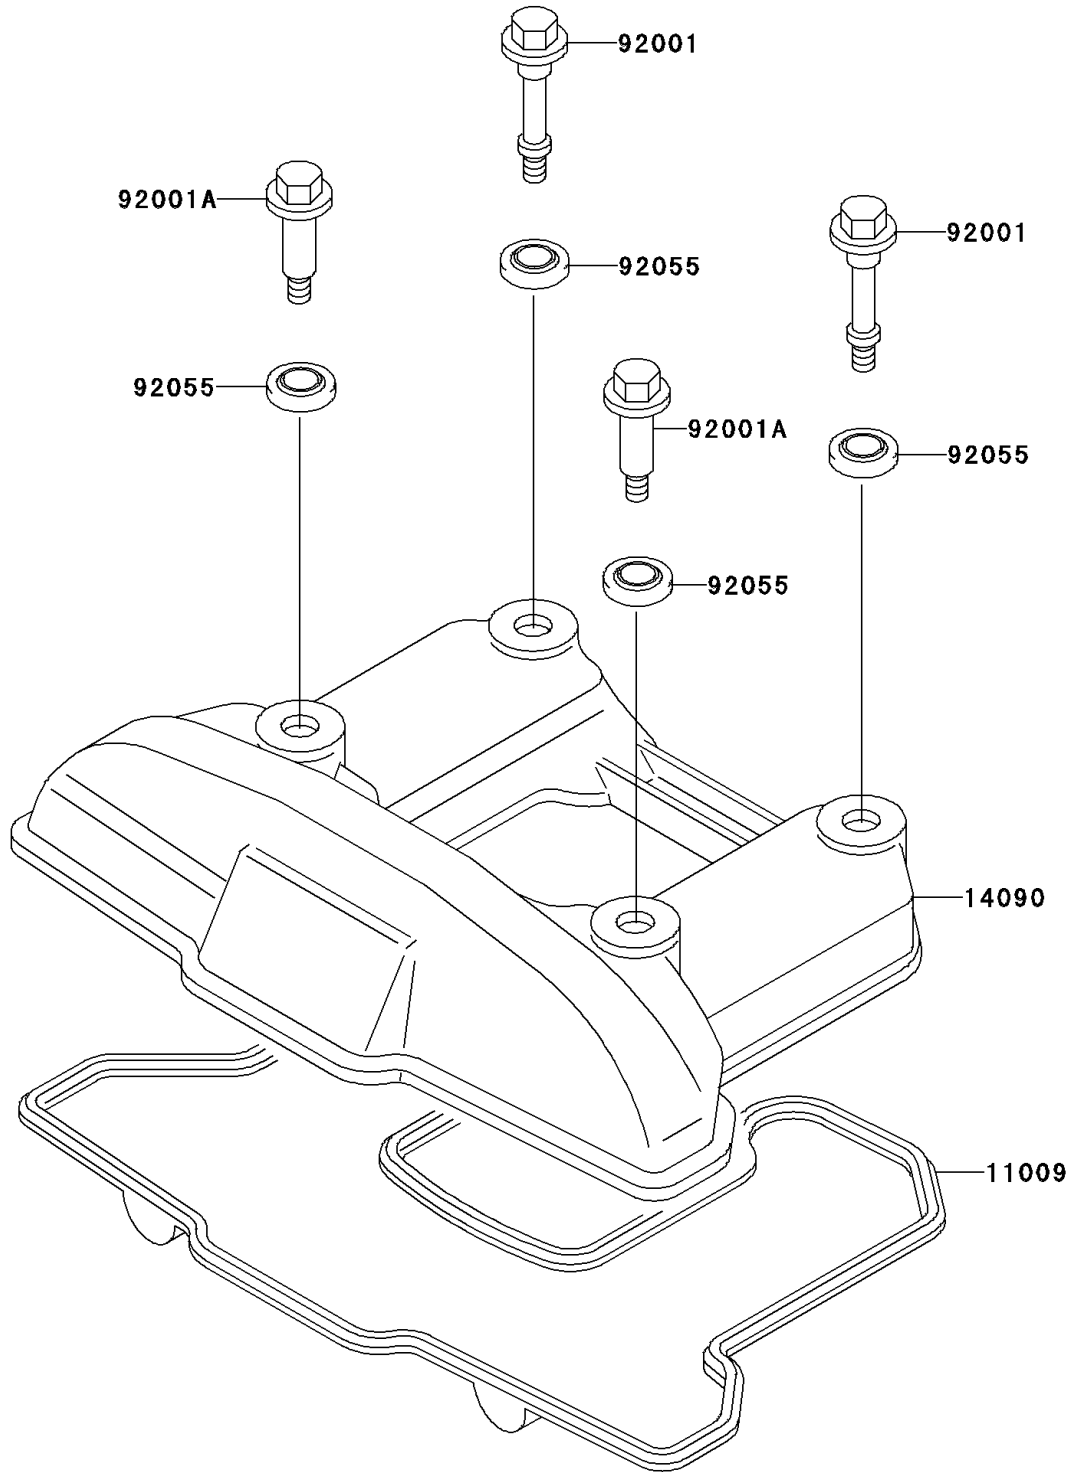

2005 KLR650 PARTS DIAGRAM

Cylinder Head Cover

E1112

2005 KLR650 PARTS LIST

Cylinder Head Cover

ITEM NAME	PART NUMBER	QUANTITY
GASKET,HEAD COVER (Ref # 11009)	11009-1365	1
COVER,HEAD (Ref # 14090)	14090-1529	1
BOLT,L=46.5 (Ref # 92001)	92001-1853	2
BOLT,L=34.5 (Ref # 92001A)	92001-1854	2
RING-O,HEAD COVER BOLT (Ref # 92055)	92055-1352	4