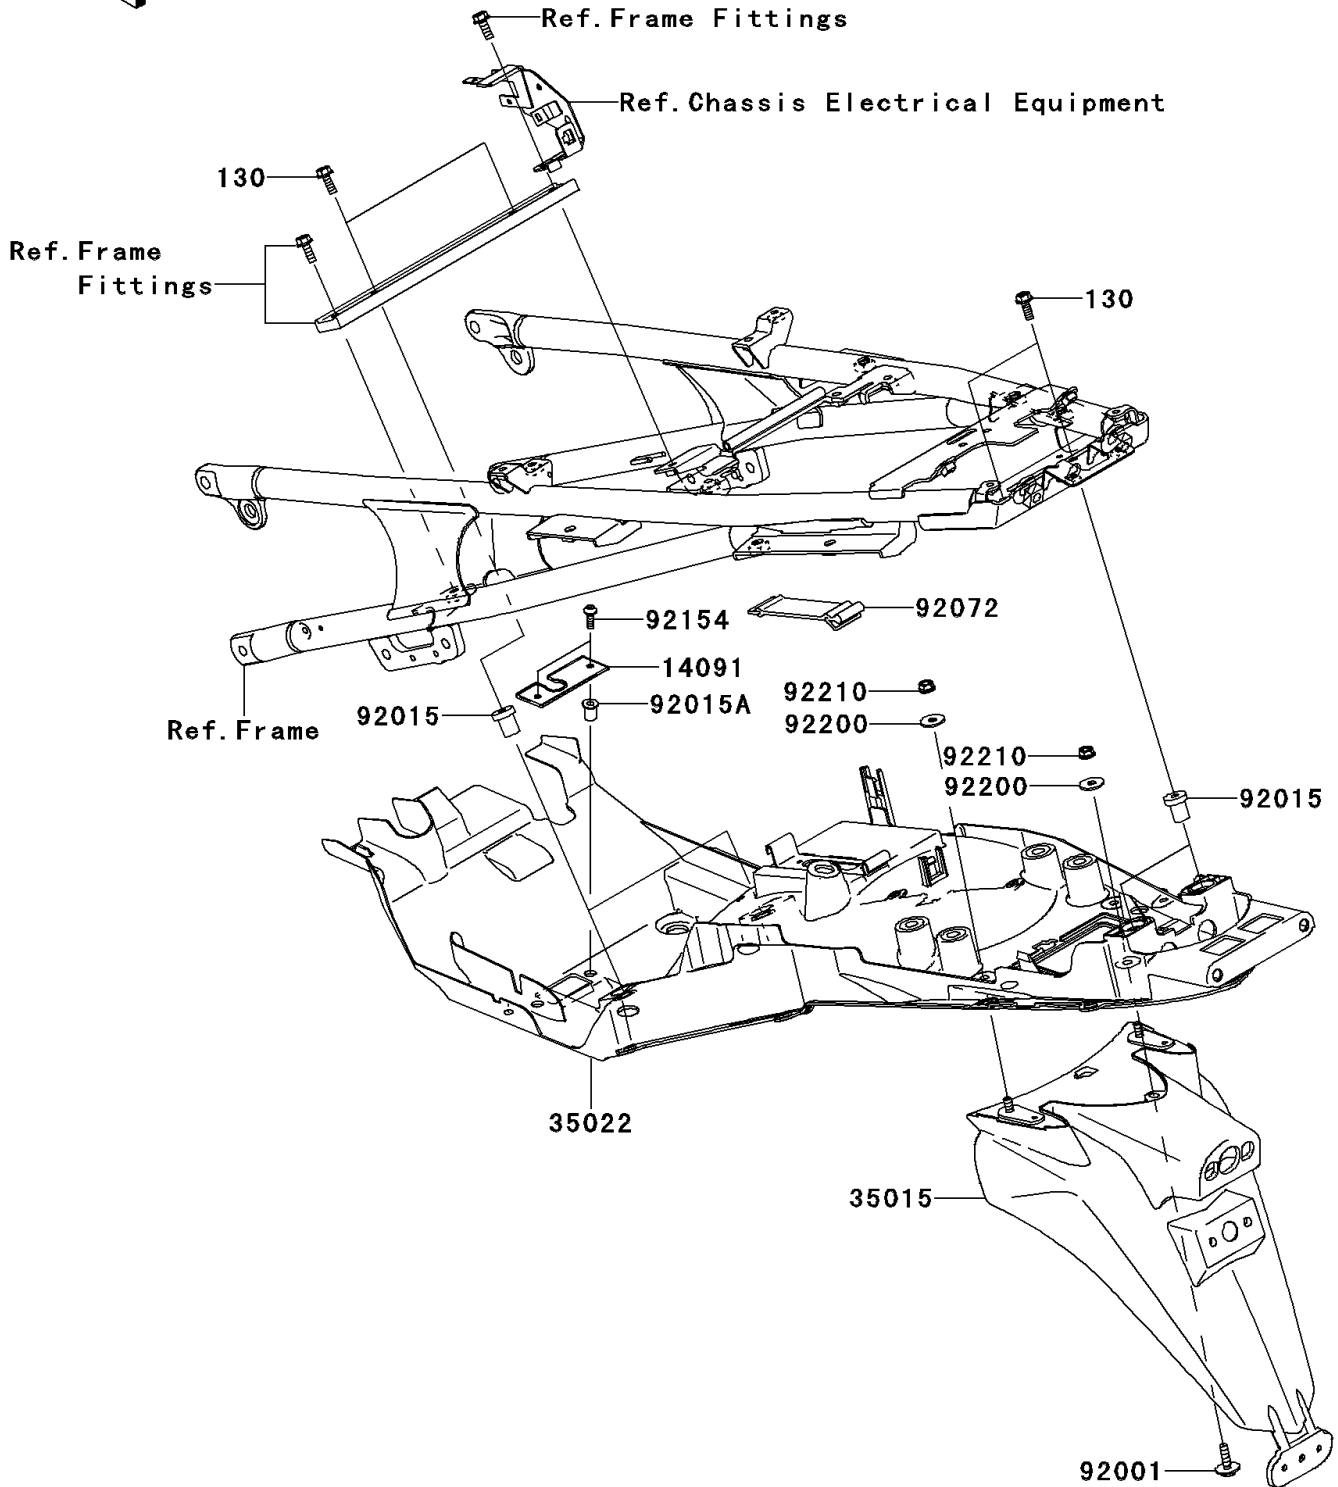

2008 Concours™ 14 PARTS DIAGRAM

Rear Fender(s)

F2172

2008 Concours™ 14 PARTS LIST

Rear Fender(s)

ITEM NAME	PART NUMBER	QUANTITY
BOLT-FLANGED,6X25 (Ref # 130)	130BA0625	4
COVER,REGULATOR HARNESS (Ref # 14091)	14091-0813	1
FLAP-COMP (Ref # 35015)	35015-0015	1
FENDER-COMP-REAR,FR (Ref # 35022)	35022-0048	1
BOLT,UPSET-WP,6X22 (Ref # 92001)	92001-1774	1
NUT,RUBBER,6MM (Ref # 92015)	92015-1692	4
NUT,WELL,5MM (Ref # 92015A)	92015-1757	2
BAND (Ref # 92072)	92072-1044	1
BOLT,SOCKET,5X16 (Ref # 92154)	92154-0209	2
WASHER,6.5X20X1.6 (Ref # 92200)	92200-0283	3
NUT,LOCK,FLANGED,6MM (Ref # 92210)	92210-0303	3