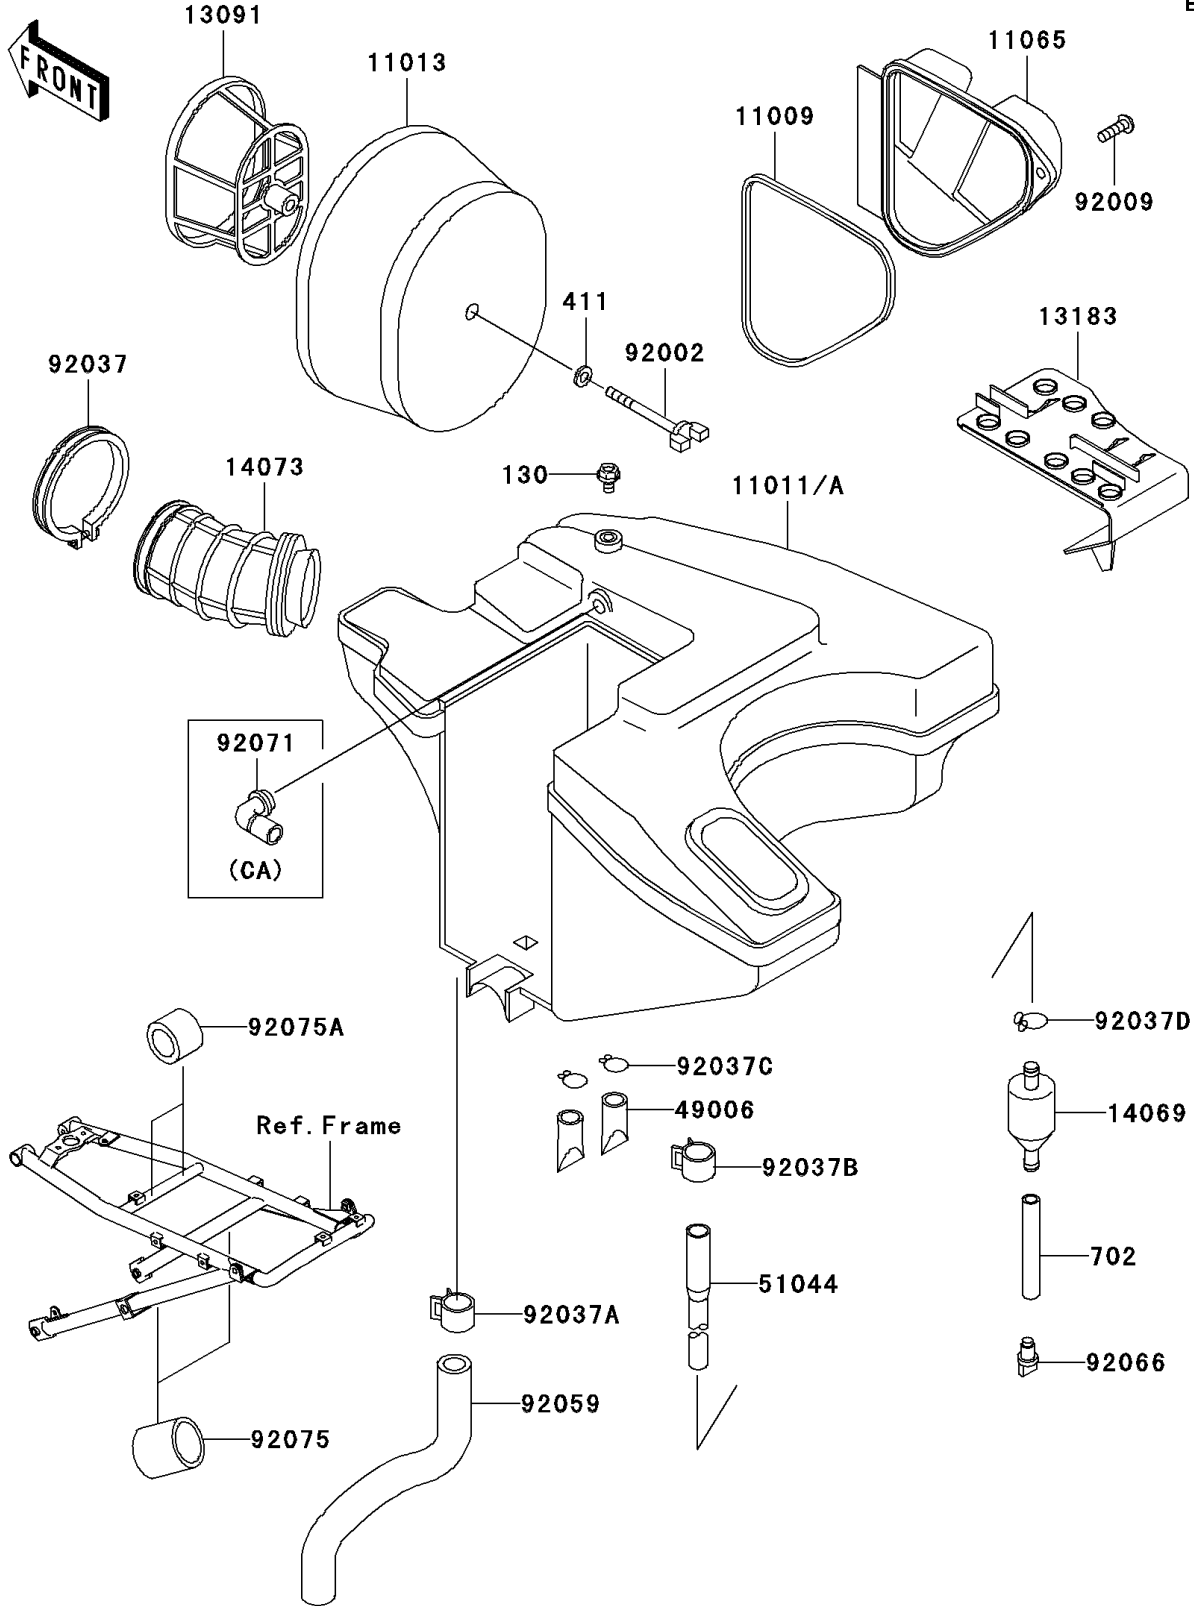

2001 KLR650 PARTS DIAGRAM

Air Cleaner

E1130

2001 KLR650 PARTS LIST

Air Cleaner

ITEM NAME	PART NUMBER	QUANTITY
BOLT-FLANGED,6X10 (Ref # 130)	130G0610	1
WASHER-PLAIN,6MM (Ref # 411)	411E0600	1
TUBE-RUBBER,7X10X70 (Ref # 702)	702A0770	1
GASKET (Ref # 11009)	11009-1649	1
ELEMENT-AIR FILTER (Ref # 11013)	11013-1152	1
CAP,AIR FILTER (Ref # 11065)	11065-1133	1
HOLDER (Ref # 13091)	13091-1473	1
PLATE (Ref # 13183)	13183-1118	1
BREATHER (Ref # 14069)	14069-1051	1
DUCT (Ref # 14073)	14073-1288	1
BOOT (Ref # 49006)	49006-1211	2
TUBE-ASSY,AIR FILTER (Ref # 51044)	51044-1105	1
BOLT (Ref # 92002)	92002-1904	1
SCREW (Ref # 92009)	92009-1460	1
CLAMP (Ref # 92037)	92037-1859	1
CLAMP (Ref # 92037A)	92037-1860	1
CLAMP (Ref # 92037B)	92037-1861	1
CLAMP,14.5MM (Ref # 92037C)	92037-1900	2
CLAMP,TUBE (Ref # 92037D)	92037-1972	1
TUBE (Ref # 92059)	92059-1774	1
PLUG,DRAIN (Ref # 92066)	92066-1211	1
DAMPER,25X31X30 (Ref # 92075)	92075-1906	2
DAMPER,18X27X20 (Ref # 92075A)	92075-1907	2
CASE-AIR FILTER (Ref # 11011)	11011-1457	1
CASE-AIR FILTER (Ref # 11011A)	11011-1458	1
GROMMET,AIR FILTER (Ref # 92071)	92071-1147	1