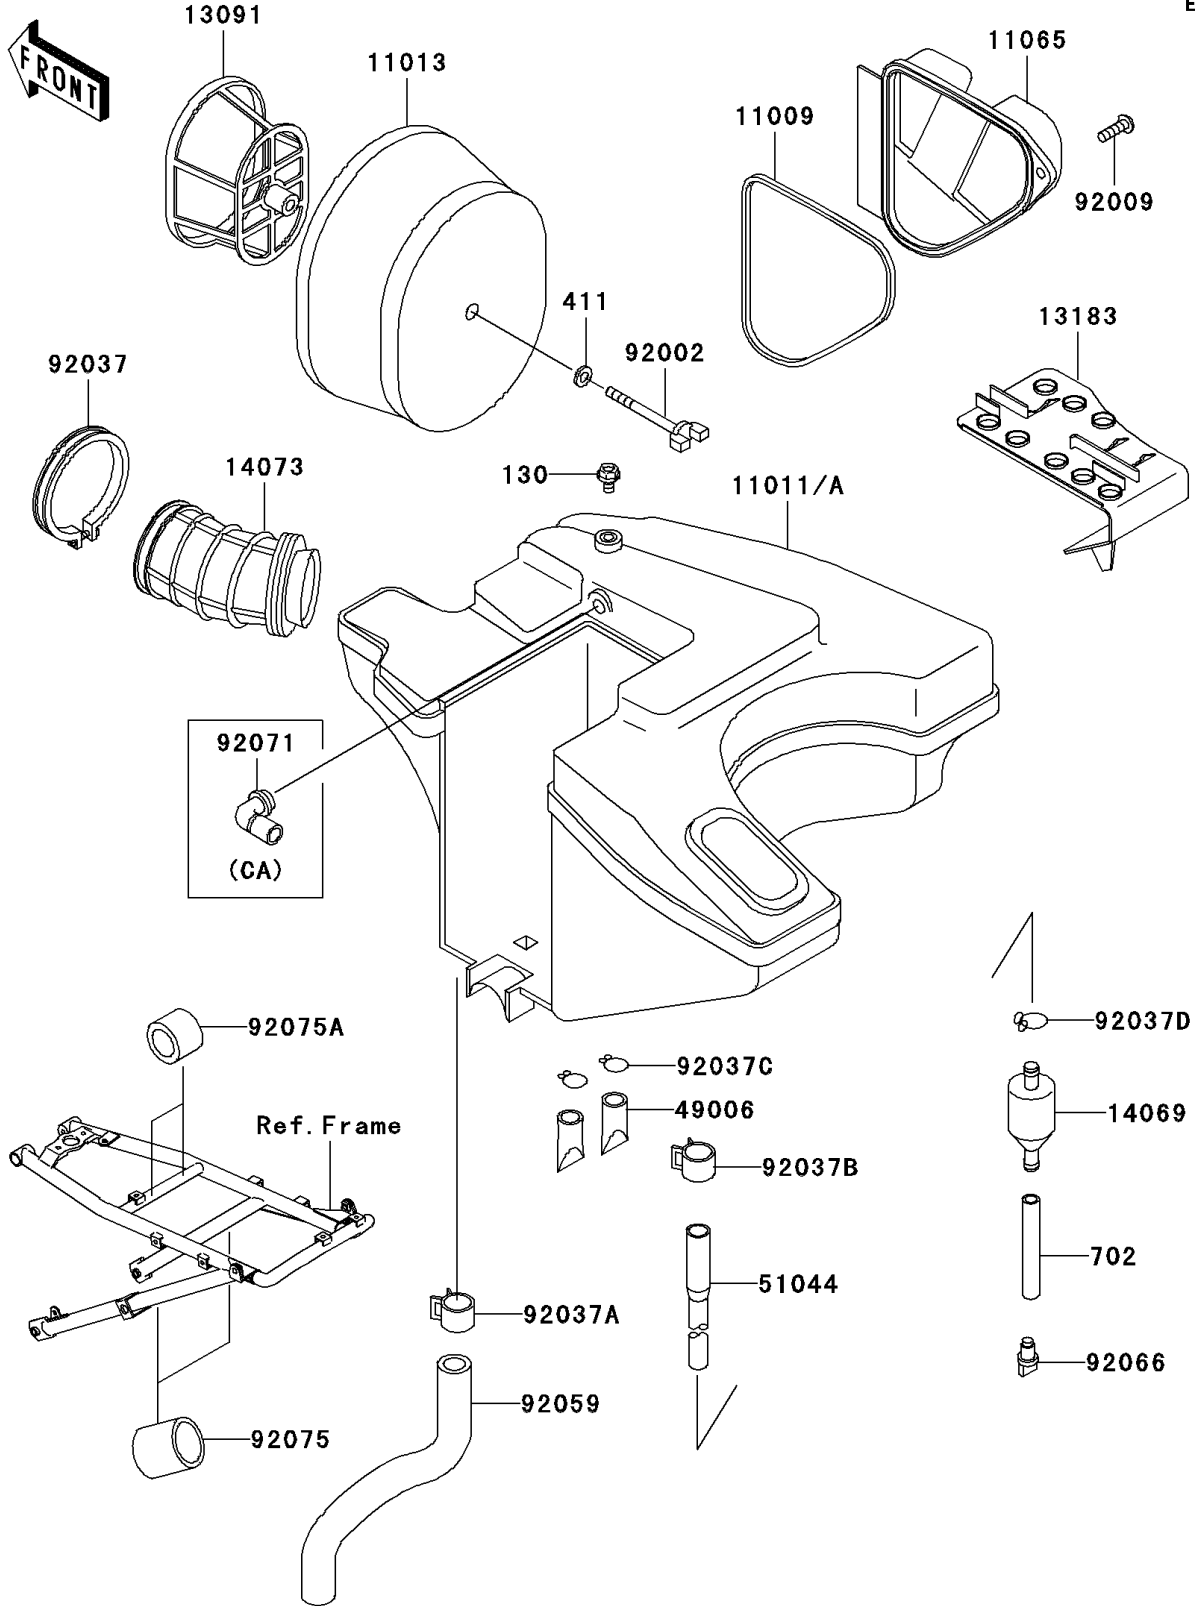

# 2003 KLR650 PARTS DIAGRAM

Air Cleaner

E1130

## 2003 KLR650 PARTS LIST

### Air Cleaner

ITEM NAME	PART NUMBER	QUANTITY
BOLT-FLANGED,6X10 (Ref # 130)	130G0610	1
WASHER-PLAIN,6MM (Ref # 411)	411E0600	1
TUBE-RUBBER,7X10X70 (Ref # 702)	702A0770	1
GASKET (Ref # 11009)	11009-1649	1
ELEMENT-AIR FILTER (Ref # 11013)	11013-1152	1
CAP,AIR FILTER (Ref # 11065)	11065-1133	1
HOLDER (Ref # 13091)	13091-1473	1
PLATE (Ref # 13183)	13183-1118	1
BREATHER (Ref # 14069)	14069-1051	1
DUCT (Ref # 14073)	14073-1288	1
BOOT (Ref # 49006)	49006-1211	2
TUBE-ASSY,AIR FILTER (Ref # 51044)	51044-1105	1
BOLT (Ref # 92002)	92002-1904	1
SCREW (Ref # 92009)	92009-1460	1
CLAMP (Ref # 92037)	92037-1859	1
CLAMP (Ref # 92037A)	92037-1860	1
CLAMP (Ref # 92037B)	92037-1861	1
CLAMP,14.5MM (Ref # 92037C)	92037-1900	2
CLAMP,TUBE (Ref # 92037D)	92037-1972	1
TUBE (Ref # 92059)	92059-1774	1
PLUG,DRAIN (Ref # 92066)	92066-1211	1
DAMPER,25X31X30 (Ref # 92075)	92075-1906	2
DAMPER,18X27X20 (Ref # 92075A)	92075-1907	2
CASE-AIR FILTER (Ref # 11011)	11011-1457	1
CASE-AIR FILTER (Ref # 11011A)	11011-1458	1
GROMMET,AIR FILTER (Ref # 92071)	92071-1147	1