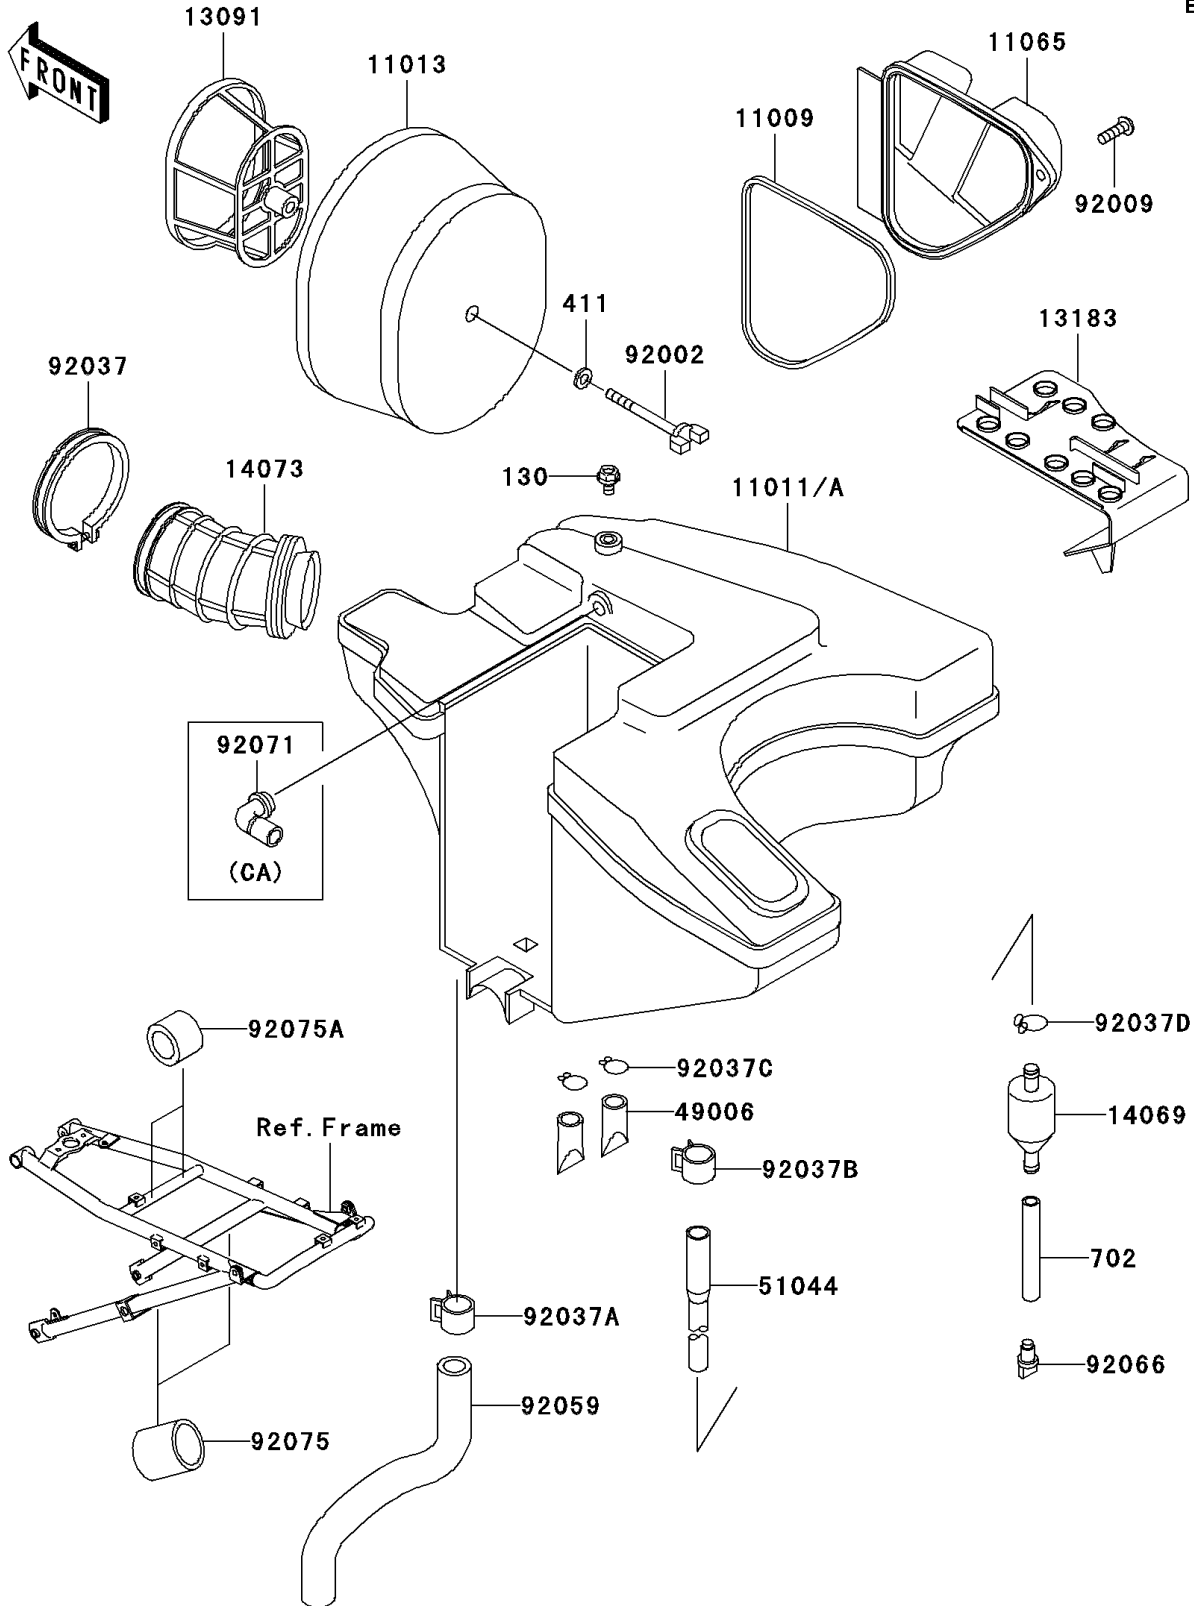

2005 KLR650 PARTS DIAGRAM

Air Cleaner

E1130

2005 KLR650 PARTS LIST

Air Cleaner

ITEM NAME	PART NUMBER	QUANTITY
BOLT-FLANGED,6X10 (Ref # 130)	130G0610	1
WASHER-PLAIN,6MM (Ref # 411)	411E0600	1
TUBE-RUBBER,7X10X70 (Ref # 702)	702A0770	1
GASKET (Ref # 11009)	11009-1649	1
ELEMENT-AIR FILTER (Ref # 11013)	11013-1152	1
CAP,AIR FILTER (Ref # 11065)	11065-1133	1
HOLDER (Ref # 13091)	13091-1473	1
PLATE (Ref # 13183)	13183-1118	1
BREATHER (Ref # 14069)	14069-1051	1
DUCT (Ref # 14073)	14073-1288	1
BOOT (Ref # 49006)	49006-1211	2
TUBE-ASSY,AIR FILTER (Ref # 51044)	51044-1105	1
BOLT (Ref # 92002)	92002-1904	1
SCREW (Ref # 92009)	92009-1460	1
CLAMP (Ref # 92037)	92037-1859	1
CLAMP (Ref # 92037A)	92037-1860	1
CLAMP (Ref # 92037B)	92037-1861	1
CLAMP,14.5MM (Ref # 92037C)	92037-1900	2
CLAMP,TUBE (Ref # 92037D)	92037-1972	1
TUBE (Ref # 92059)	92059-1774	1
PLUG,DRAIN (Ref # 92066)	92066-1211	1
DAMPER,25X31X30 (Ref # 92075)	92075-1906	2
DAMPER,18X27X20 (Ref # 92075A)	92075-1907	2
CASE-AIR FILTER (Ref # 11011)	11011-1457	1
CASE-AIR FILTER (Ref # 11011A)	11011-1458	1
GROMMET,AIR FILTER (Ref # 92071)	92071-1147	1