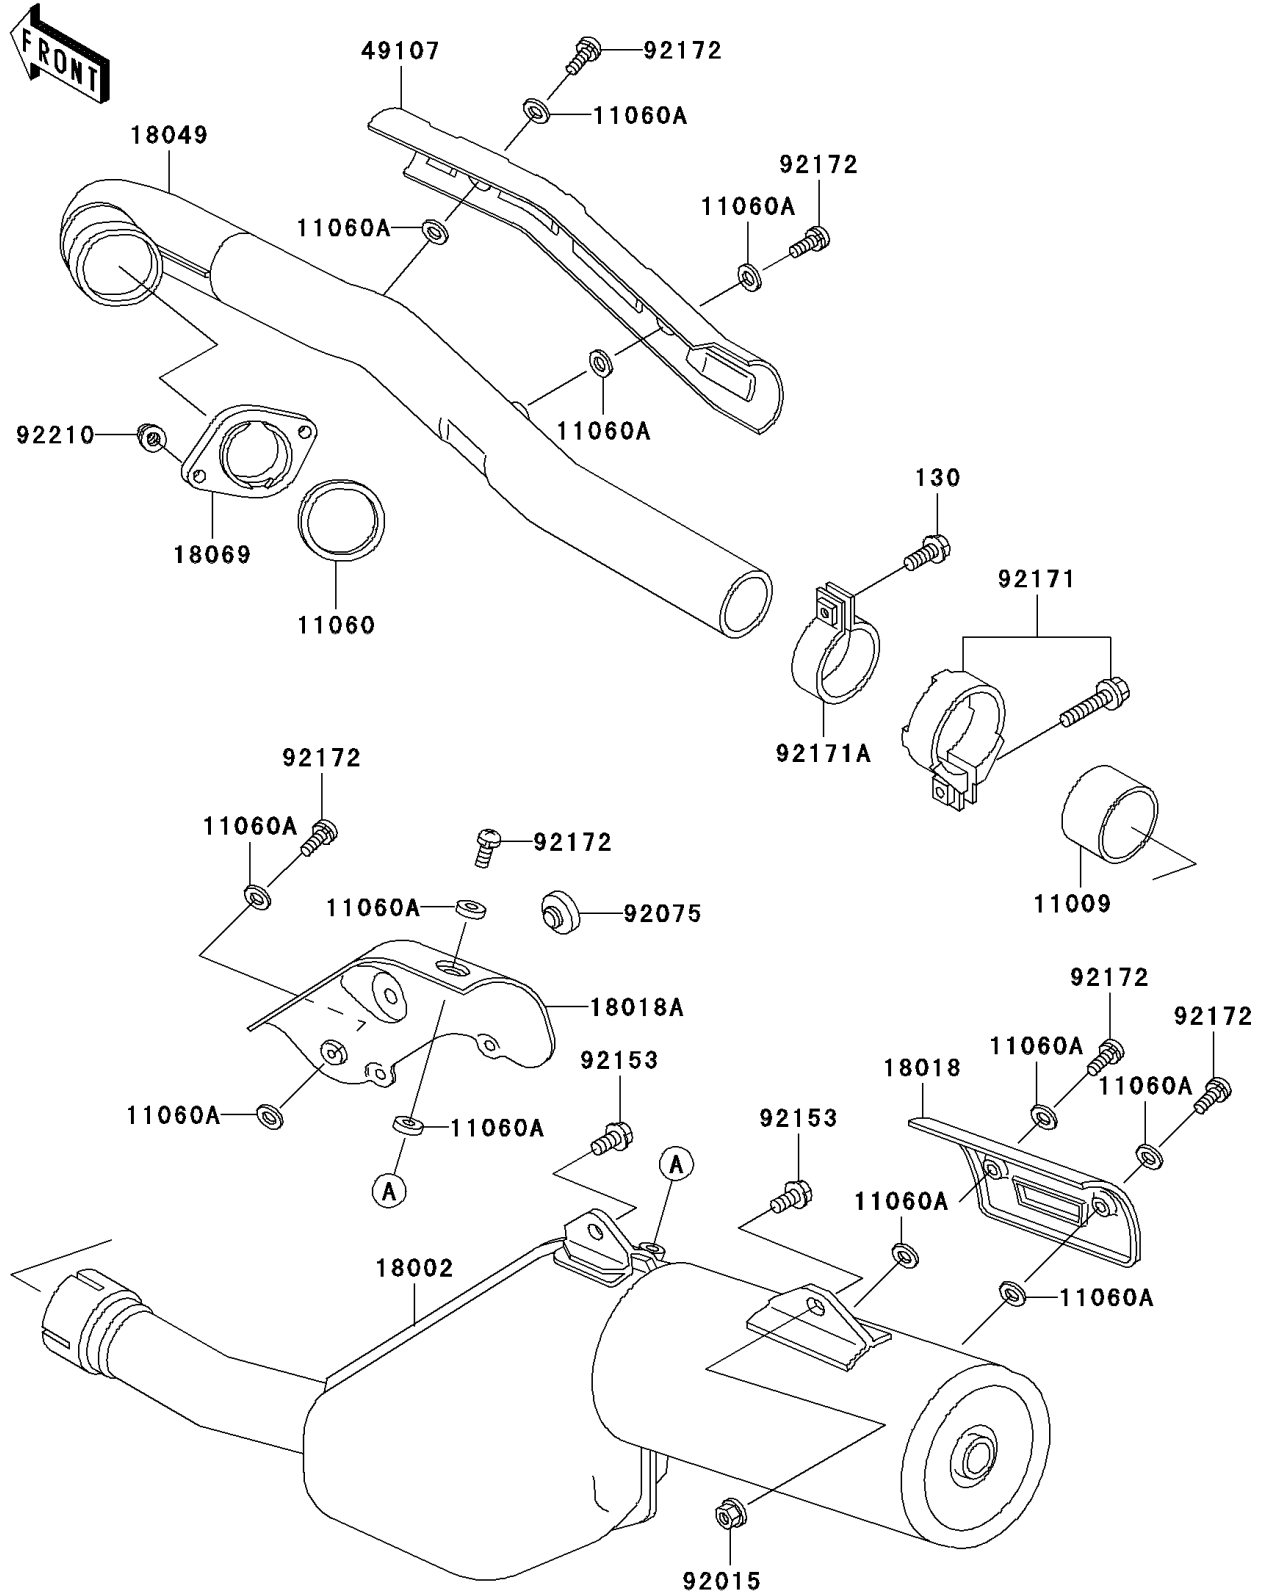

2004 KLR650 PARTS DIAGRAM

Muffler(s)

E1140

2004 KLR650 PARTS LIST

Muffler(s)

ITEM NAME	PART NUMBER	QUANTITY
BOLT-FLANGED (Ref # 130)	130Y0820	1
GASKET,EXHAUST PIPE CONNECTING (Ref # 11009)	11009-1666	1
GASKET,EXHAUST PIPE HOLDER (Ref # 11060)	11060-1108	1
GASKET,6.2X11.5X1.5 (Ref # 11060A)	11060-1109	12
BODY-COMP-MUFFLER (Ref # 18002)	18002-1887	1
PLATE-HEAT GUARD (Ref # 18018)	18018-1053	1
PLATE-HEAT GUARD (Ref # 18018A)	18018-1072	1
PIPE-EXHAUST (Ref # 18049)	18049-1460	1
HOLDER-EXHAUST PIPE (Ref # 18069)	18069-1063	1
COVER-EXHAUST PIPE,FR (Ref # 49107)	49107-1100	1
NUT,8MM (Ref # 92015)	92015-1402	1
DAMPER (Ref # 92075)	92075-005	2
BOLT,8X16 (Ref # 92153)	92153-0465	2
CLAMP (Ref # 92171)	92171-0139	1
CLAMP (Ref # 92171A)	92171-0140	1
SCREW,6X10 (Ref # 92172)	92172-0097	6
NUT,CAP,8MM (Ref # 92210)	92210-1132	2