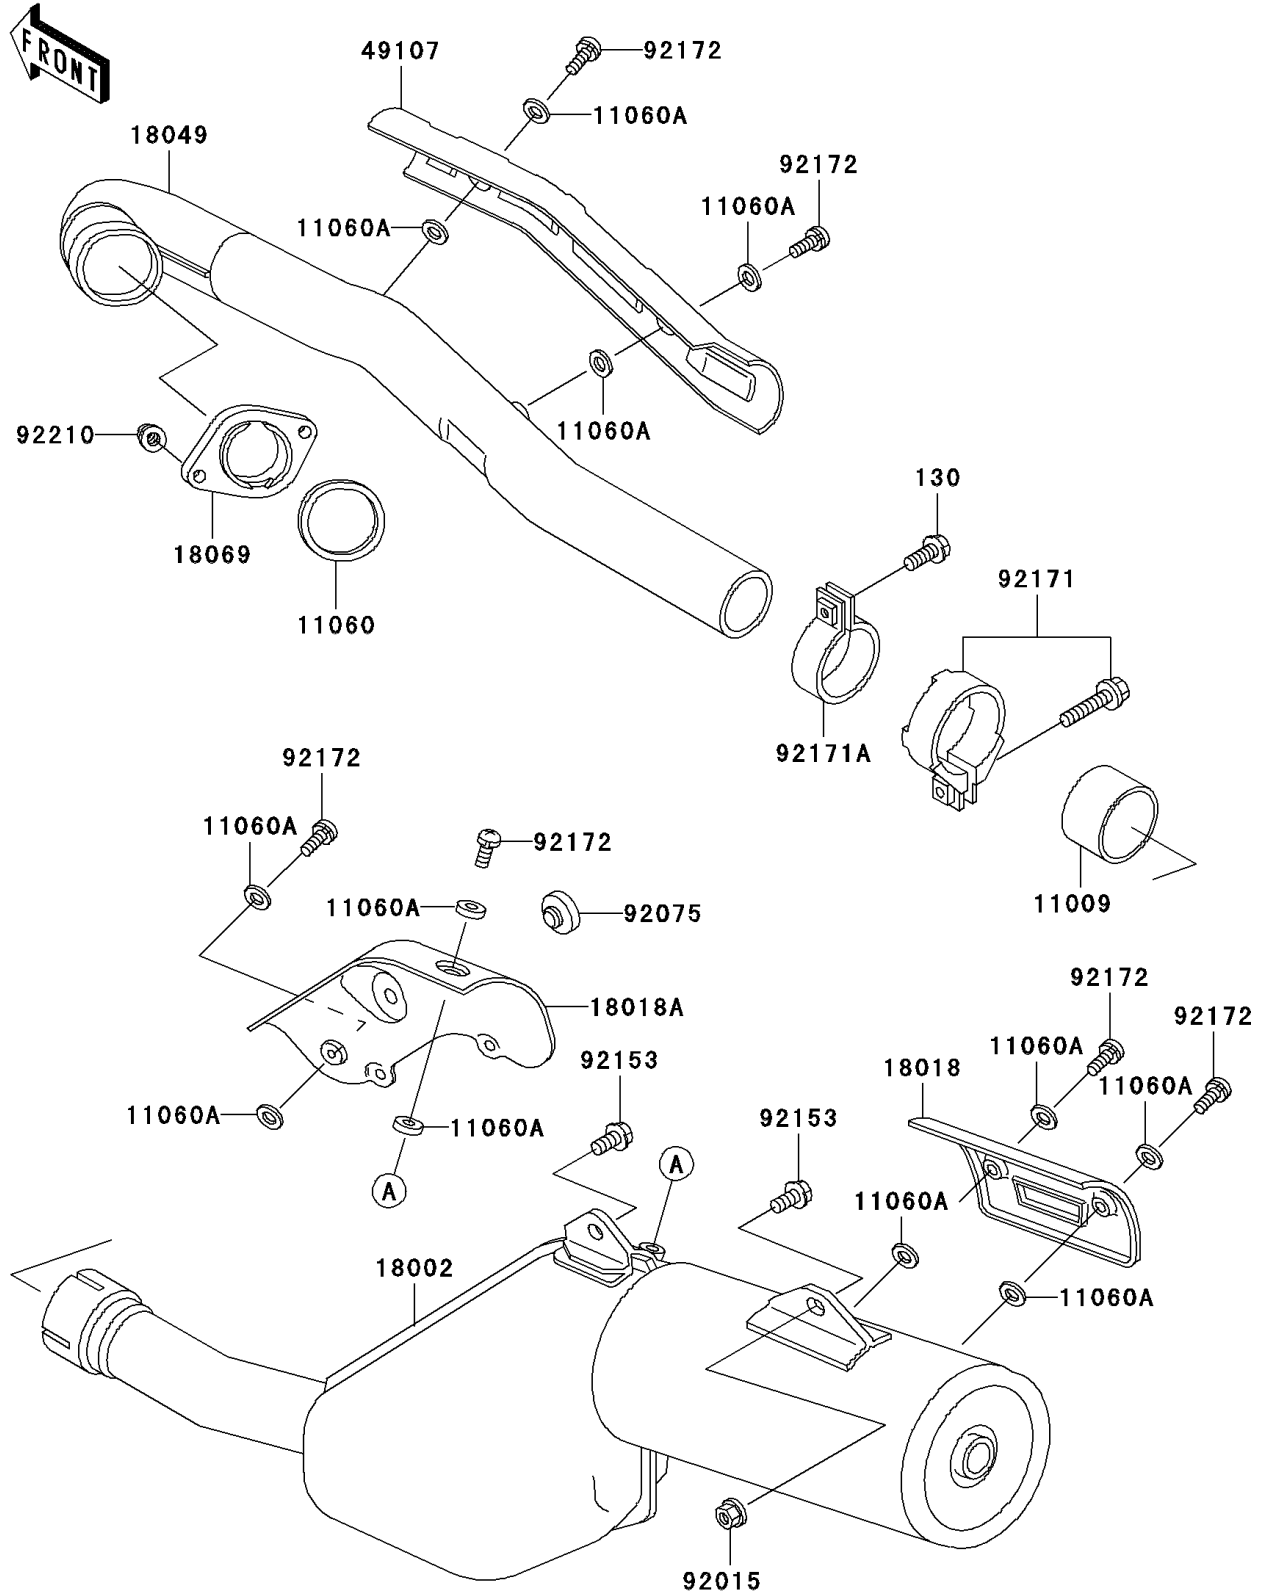

2005 KLR650 PARTS DIAGRAM

Muffler(s)

E1140

2005 KLR650 PARTS LIST

Muffler(s)

ITEM NAME	PART NUMBER	QUANTITY
BOLT-FLANGED (Ref # 130)	130Y0820	1
GASKET,EXHAUST PIPE CONNECTING (Ref # 11009)	11009-1666	1
GASKET,EXHAUST PIPE HOLDER (Ref # 11060)	11060-1108	1
GASKET,6.2X11.5X1.5 (Ref # 11060A)	11060-1109	12
BODY-COMP-MUFFLER (Ref # 18002)	18002-1887	1
PLATE-HEAT GUARD (Ref # 18018)	18018-1053	1
PLATE-HEAT GUARD (Ref # 18018A)	18018-1072	1
PIPE-EXHAUST (Ref # 18049)	18049-1460	1
HOLDER-EXHAUST PIPE (Ref # 18069)	18069-1063	1
COVER-EXHAUST PIPE,FR (Ref # 49107)	49107-1100	1
NUT,8MM (Ref # 92015)	92015-1402	1
DAMPER (Ref # 92075)	92075-005	2
BOLT,8X16 (Ref # 92153)	92153-0465	2
CLAMP (Ref # 92171)	92171-0139	1
CLAMP (Ref # 92171A)	92171-0140	1
SCREW,6X10 (Ref # 92172)	92172-0097	6
NUT,CAP,8MM (Ref # 92210)	92210-1132	2