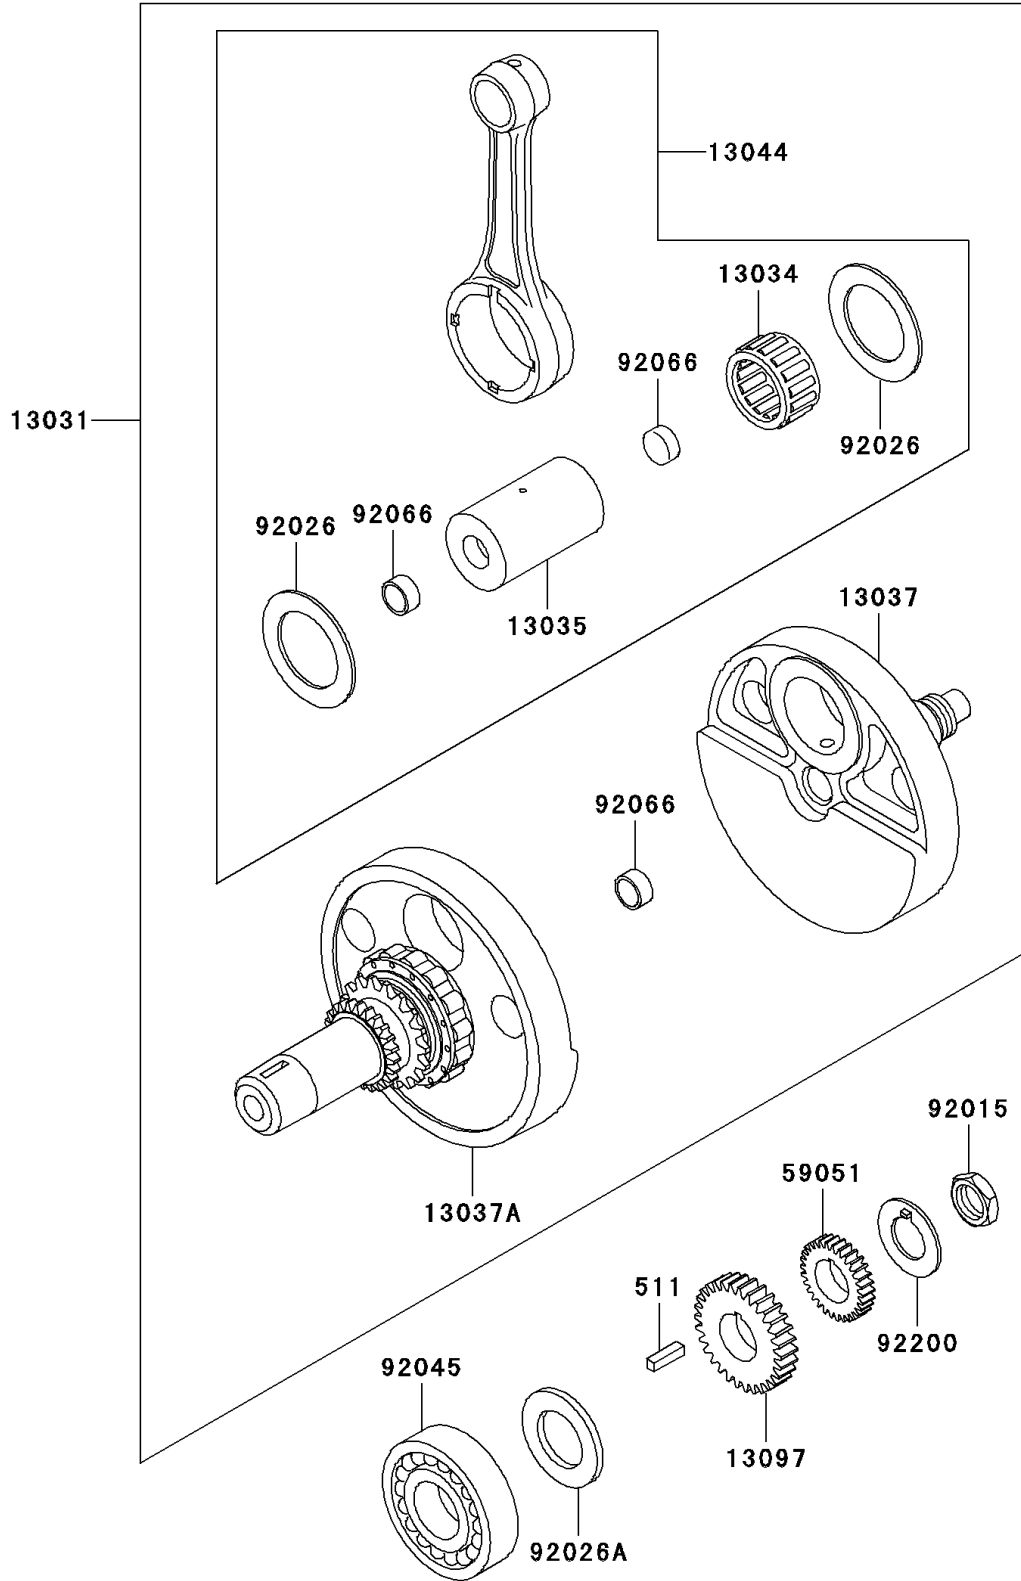

2001 KLR650 PARTS DIAGRAM

Crankshaft

E1321

2001 KLR650 PARTS LIST

Crankshaft

ITEM NAME	PART NUMBER	QUANTITY
KEY-SUNK (Ref # 511)	511A0520	1
CRANKSHAFT-COMP (Ref # 13031)	13031-1396	1
BEARING-BIG END (Ref # 13034)	13034-1084	1
PIN-CRANK (Ref # 13035)	13035-1066	1
CRANKSHAFT,RH (Ref # 13037)	13037-1516	1
CRANKSHAFT,LH (Ref # 13037A)	13037-5088	1
SET-CONNECTING ROD (Ref # 13044)	13044-5073	1
GEAR-PRIMARY SPUR,33T (Ref # 13097)	13097-1333	1
GEAR-SPUR,27T (Ref # 59051)	59051-1145	1
NUT,22MM (Ref # 92015)	92015-1890	1
SPACER,40X60X1.5 (Ref # 92026)	92026-1279	2
SPACER,30X50X4 (Ref # 92026A)	92026-1280	1
BEARING-BALL,TM-SX08A50C3 (Ref # 92045)	92045-1187	1
PLUG (Ref # 92066)	92066-1154	3
WASHER,CLAW (Ref # 92200)	92200-1157	1