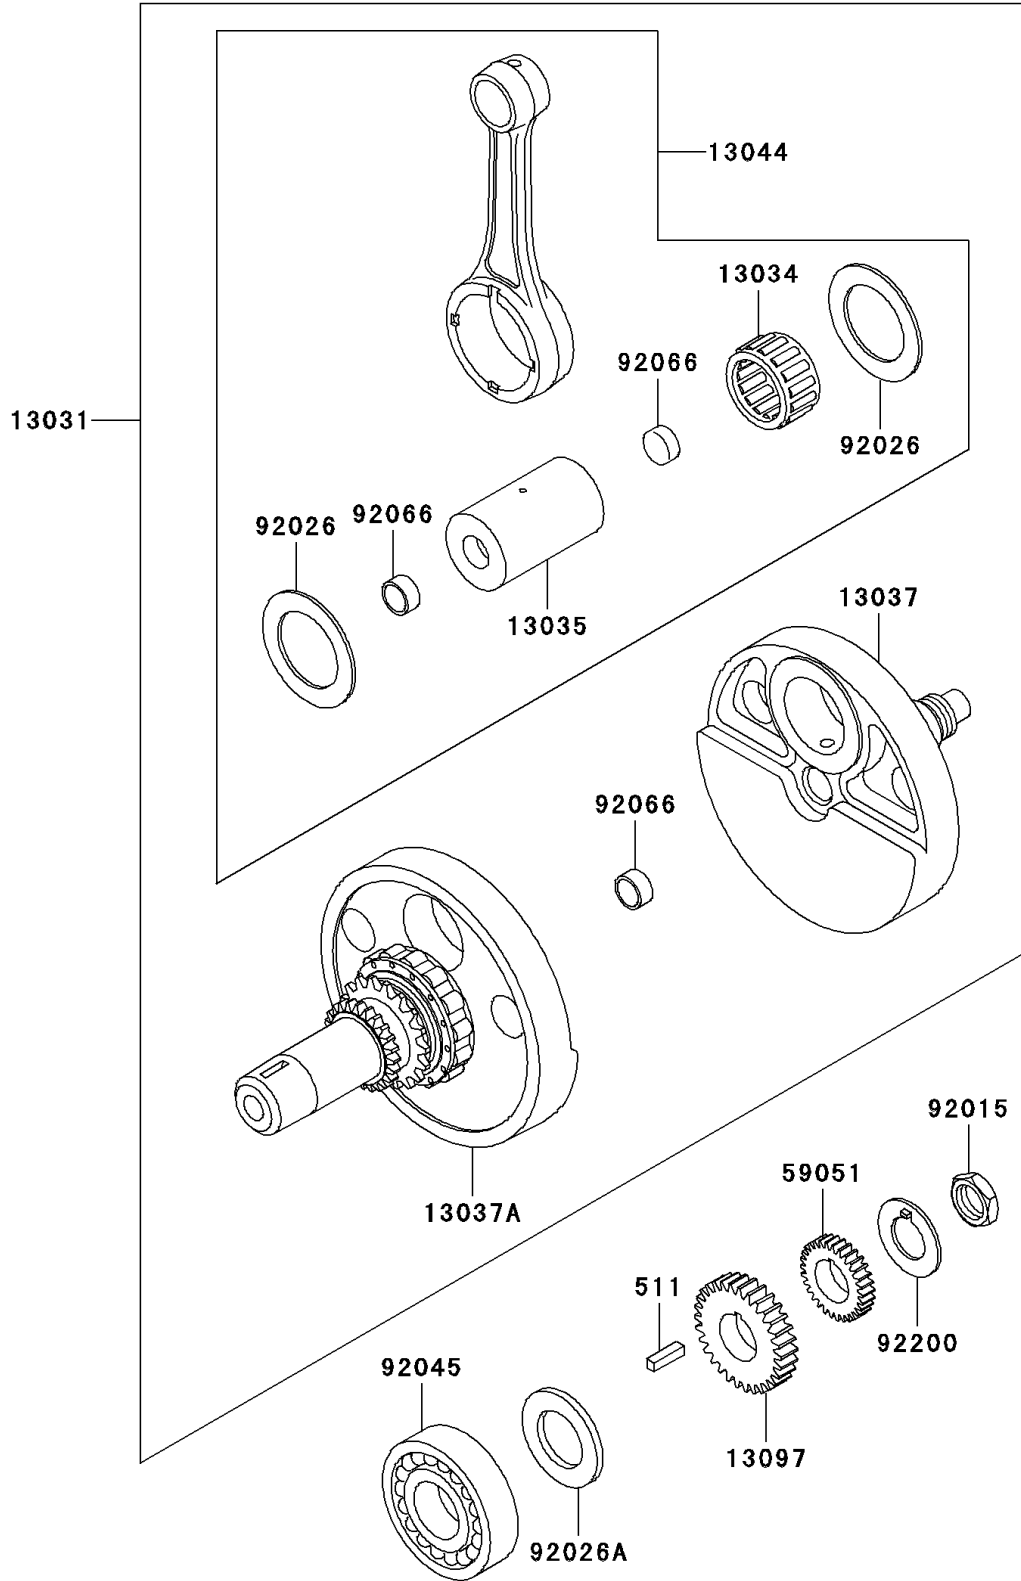

2003 KLR650 PARTS DIAGRAM

Crankshaft

E1321

2003 KLR650 PARTS LIST

Crankshaft

ITEM NAME	PART NUMBER	QUANTITY
KEY-SUNK (Ref # 511)	511A0520	1
CRANKSHAFT-COMP (Ref # 13031)	13031-1396	1
BEARING-BIG END (Ref # 13034)	13034-1084	1
PIN-CRANK (Ref # 13035)	13035-1066	1
CRANKSHAFT,RH (Ref # 13037)	13037-1516	1
CRANKSHAFT,LH (Ref # 13037A)	13037-5088	1
SET-CONNECTING ROD (Ref # 13044)	13044-5073	1
GEAR-PRIMARY SPUR,33T (Ref # 13097)	13097-1333	1
GEAR-SPUR,27T (Ref # 59051)	59051-1145	1
NUT,22MM (Ref # 92015)	92015-1890	1
SPACER,40X60X1.5 (Ref # 92026)	92026-1279	2
SPACER,30X50X4 (Ref # 92026A)	92026-1280	1
BEARING-BALL,TM-SX08A50C3 (Ref # 92045)	92045-1187	1
PLUG (Ref # 92066)	92066-1154	3
WASHER,CLAW (Ref # 92200)	92200-1157	1