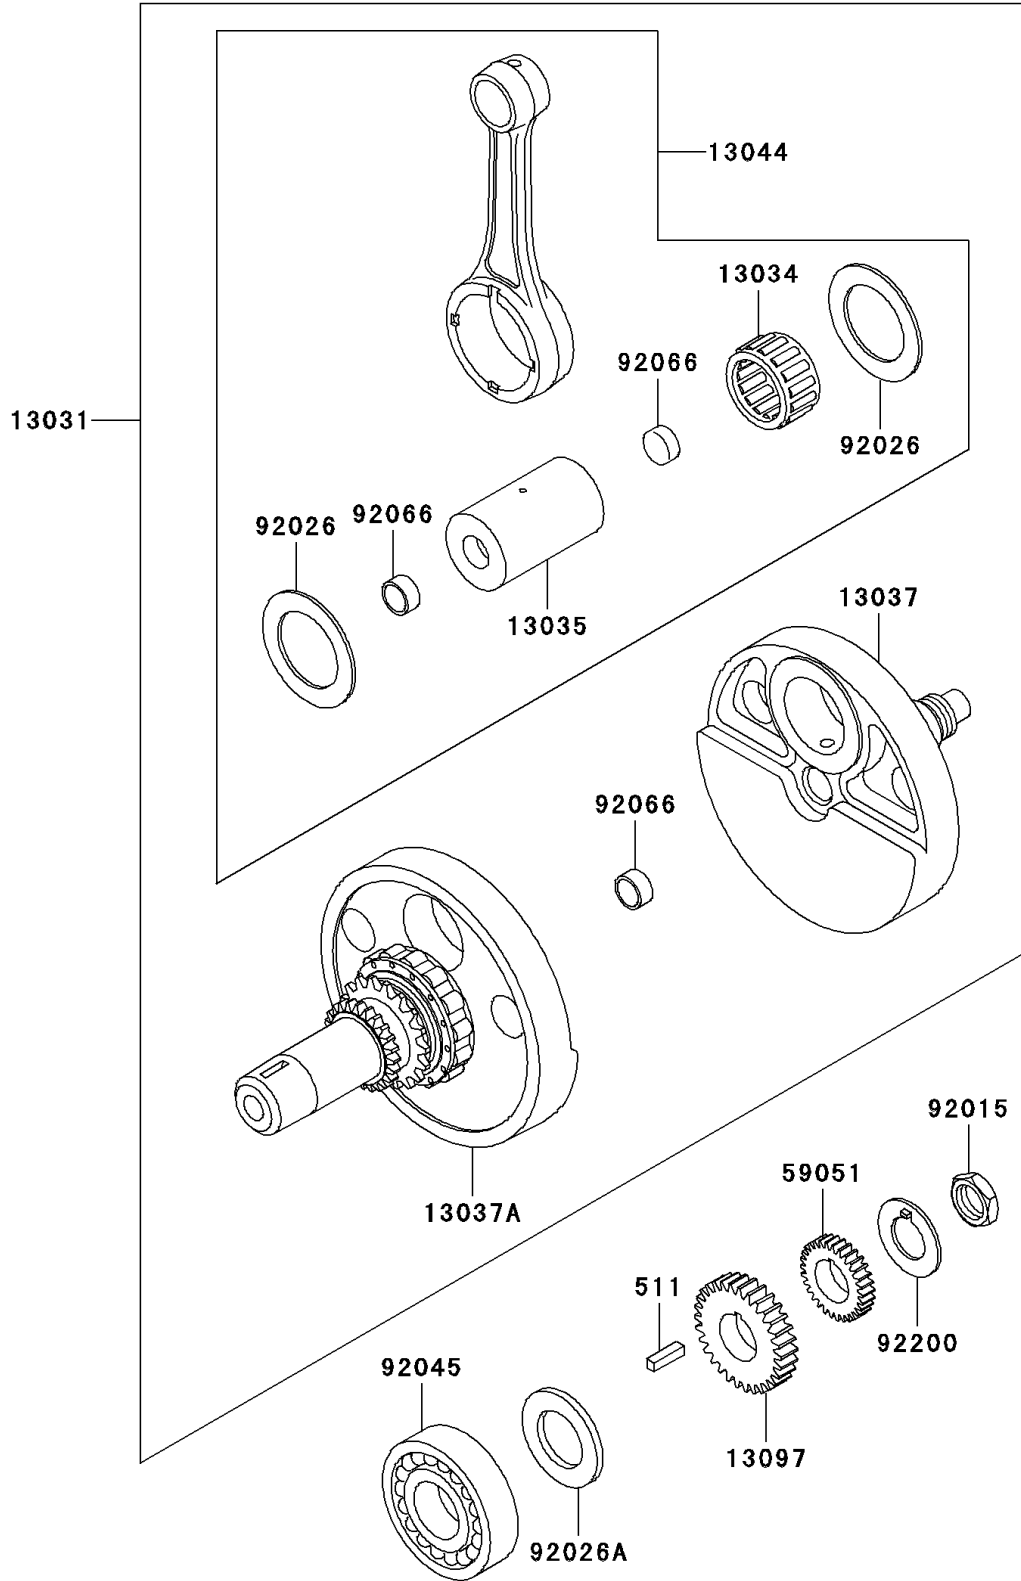

2004 KLR650 PARTS DIAGRAM

Crankshaft

E1321

2004 KLR650 PARTS LIST

Crankshaft

ITEM NAME	PART NUMBER	QUANTITY
KEY-SUNK (Ref # 511)	511A0520	1
CRANKSHAFT-COMP (Ref # 13031)	13031-1396	1
BEARING-BIG END (Ref # 13034)	13034-1084	1
PIN-CRANK (Ref # 13035)	13035-1066	1
CRANKSHAFT,RH (Ref # 13037)	13037-1516	1
CRANKSHAFT,LH (Ref # 13037A)	13037-5088	1
SET-CONNECTING ROD (Ref # 13044)	13044-5073	1
GEAR-PRIMARY SPUR,33T (Ref # 13097)	13097-1333	1
GEAR-SPUR,27T (Ref # 59051)	59051-1145	1
NUT,22MM (Ref # 92015)	92015-1890	1
SPACER,40X60X1.5 (Ref # 92026)	92026-1279	2
SPACER,30X50X4 (Ref # 92026A)	92026-1280	1
BEARING-BALL,TM-SX08A50C3 (Ref # 92045)	92045-1187	1
PLUG (Ref # 92066)	92066-1154	3
WASHER,CLAW (Ref # 92200)	92200-1157	1