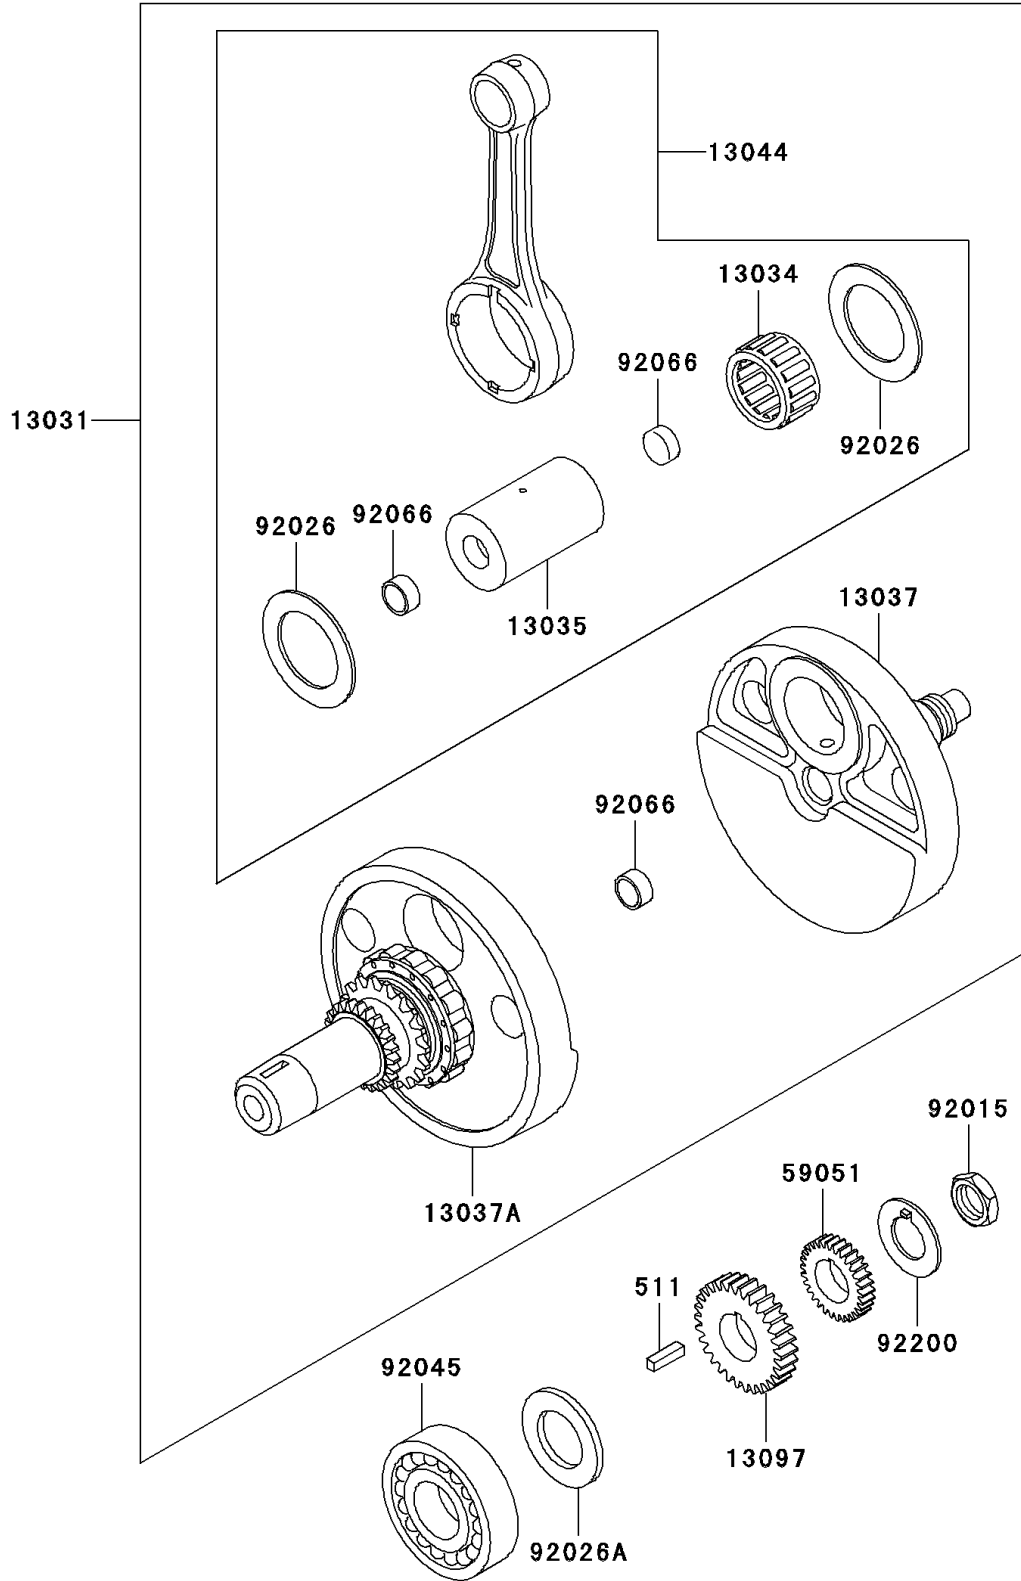

# 2004 KLR650 PARTS DIAGRAM

Crankshaft

E1321

## 2004 KLR650 PARTS LIST

### Crankshaft

ITEM NAME	PART NUMBER	QUANTITY
KEY-SUNK (Ref # 511)	511A0520	1
CRANKSHAFT-COMP (Ref # 13031)	13031-1396	1
BEARING-BIG END (Ref # 13034)	13034-1084	1
PIN-CRANK (Ref # 13035)	13035-1066	1
CRANKSHAFT,RH (Ref # 13037)	13037-1516	1
CRANKSHAFT,LH (Ref # 13037A)	13037-5088	1
SET-CONNECTING ROD (Ref # 13044)	13044-5073	1
GEAR-PRIMARY SPUR,33T (Ref # 13097)	13097-1333	1
GEAR-SPUR,27T (Ref # 59051)	59051-1145	1
NUT,22MM (Ref # 92015)	92015-1890	1
SPACER,40X60X1.5 (Ref # 92026)	92026-1279	2
SPACER,30X50X4 (Ref # 92026A)	92026-1280	1
BEARING-BALL,TM-SX08A50C3 (Ref # 92045)	92045-1187	1
PLUG (Ref # 92066)	92066-1154	3
WASHER,CLAW (Ref # 92200)	92200-1157	1