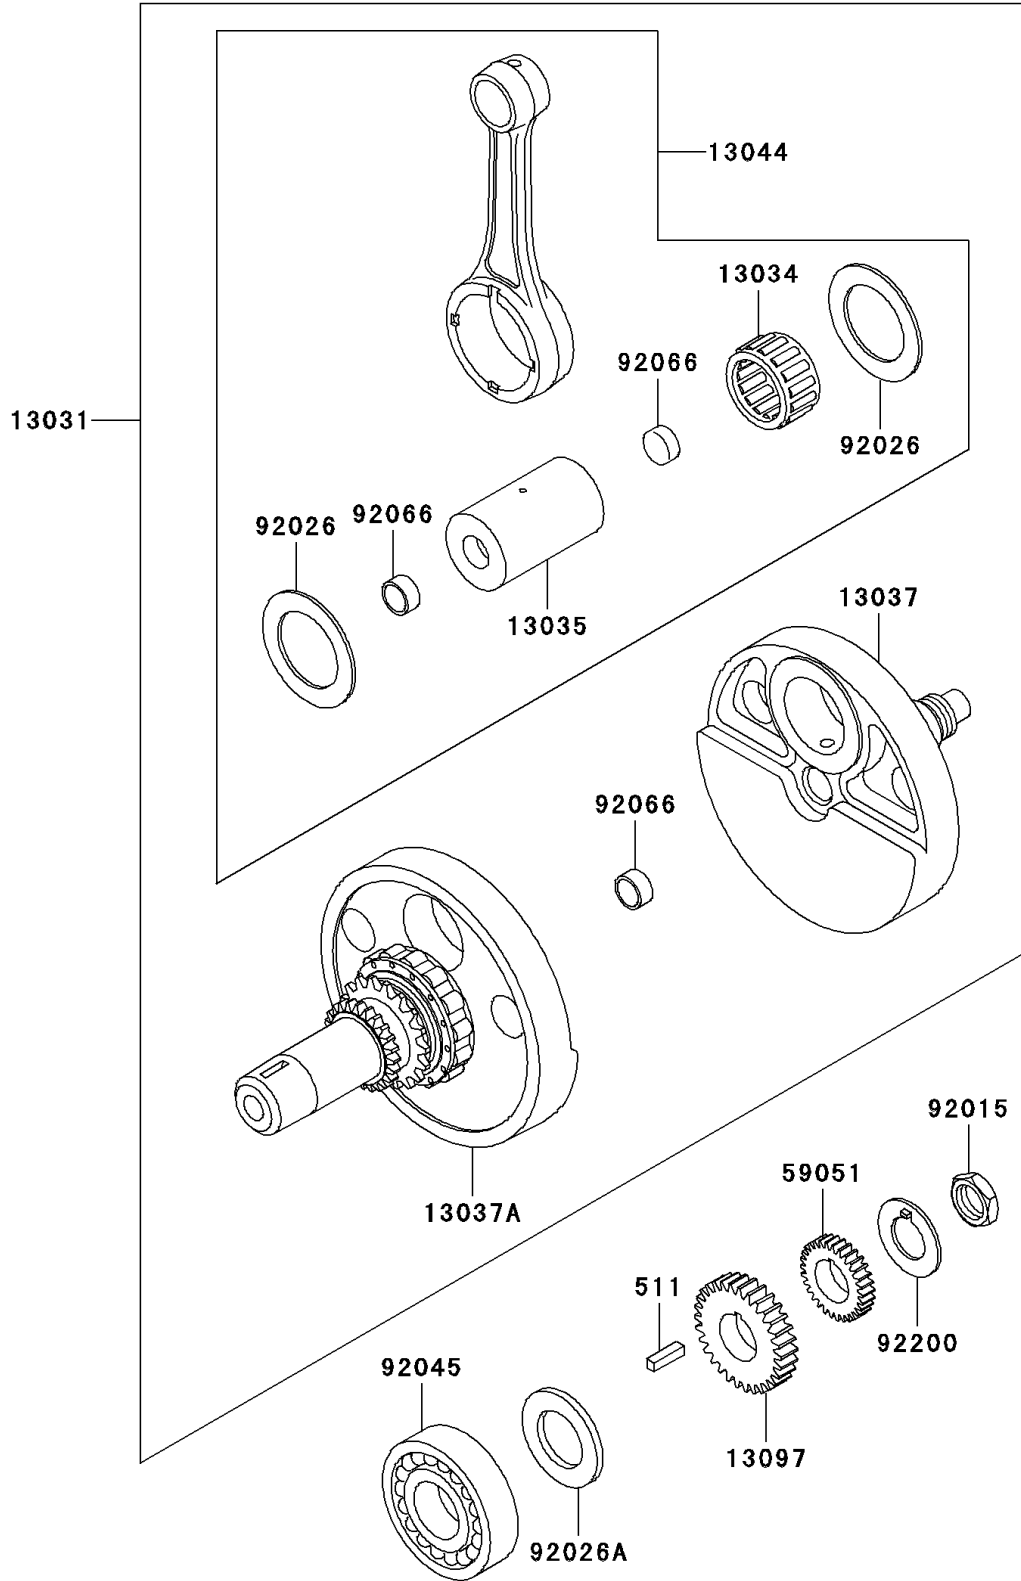

# 2005 KLR650 PARTS DIAGRAM

Crankshaft

E1321

## 2005 KLR650 PARTS LIST

### Crankshaft

ITEM NAME	PART NUMBER	QUANTITY
KEY-SUNK (Ref # 511)	511A0520	1
CRANKSHAFT-COMP (Ref # 13031)	13031-1396	1
BEARING-BIG END (Ref # 13034)	13034-1084	1
PIN-CRANK (Ref # 13035)	13035-1066	1
CRANKSHAFT,RH (Ref # 13037)	13037-1516	1
CRANKSHAFT,LH (Ref # 13037A)	13037-5088	1
SET-CONNECTING ROD (Ref # 13044)	13044-5073	1
GEAR-PRIMARY SPUR,33T (Ref # 13097)	13097-1333	1
GEAR-SPUR,27T (Ref # 59051)	59051-1145	1
NUT,22MM (Ref # 92015)	92015-1890	1
SPACER,40X60X1.5 (Ref # 92026)	92026-1279	2
SPACER,30X50X4 (Ref # 92026A)	92026-1280	1
BEARING-BALL,TM-SX08A50C3 (Ref # 92045)	92045-1187	1
PLUG (Ref # 92066)	92066-1154	3
WASHER,CLAW (Ref # 92200)	92200-1157	1