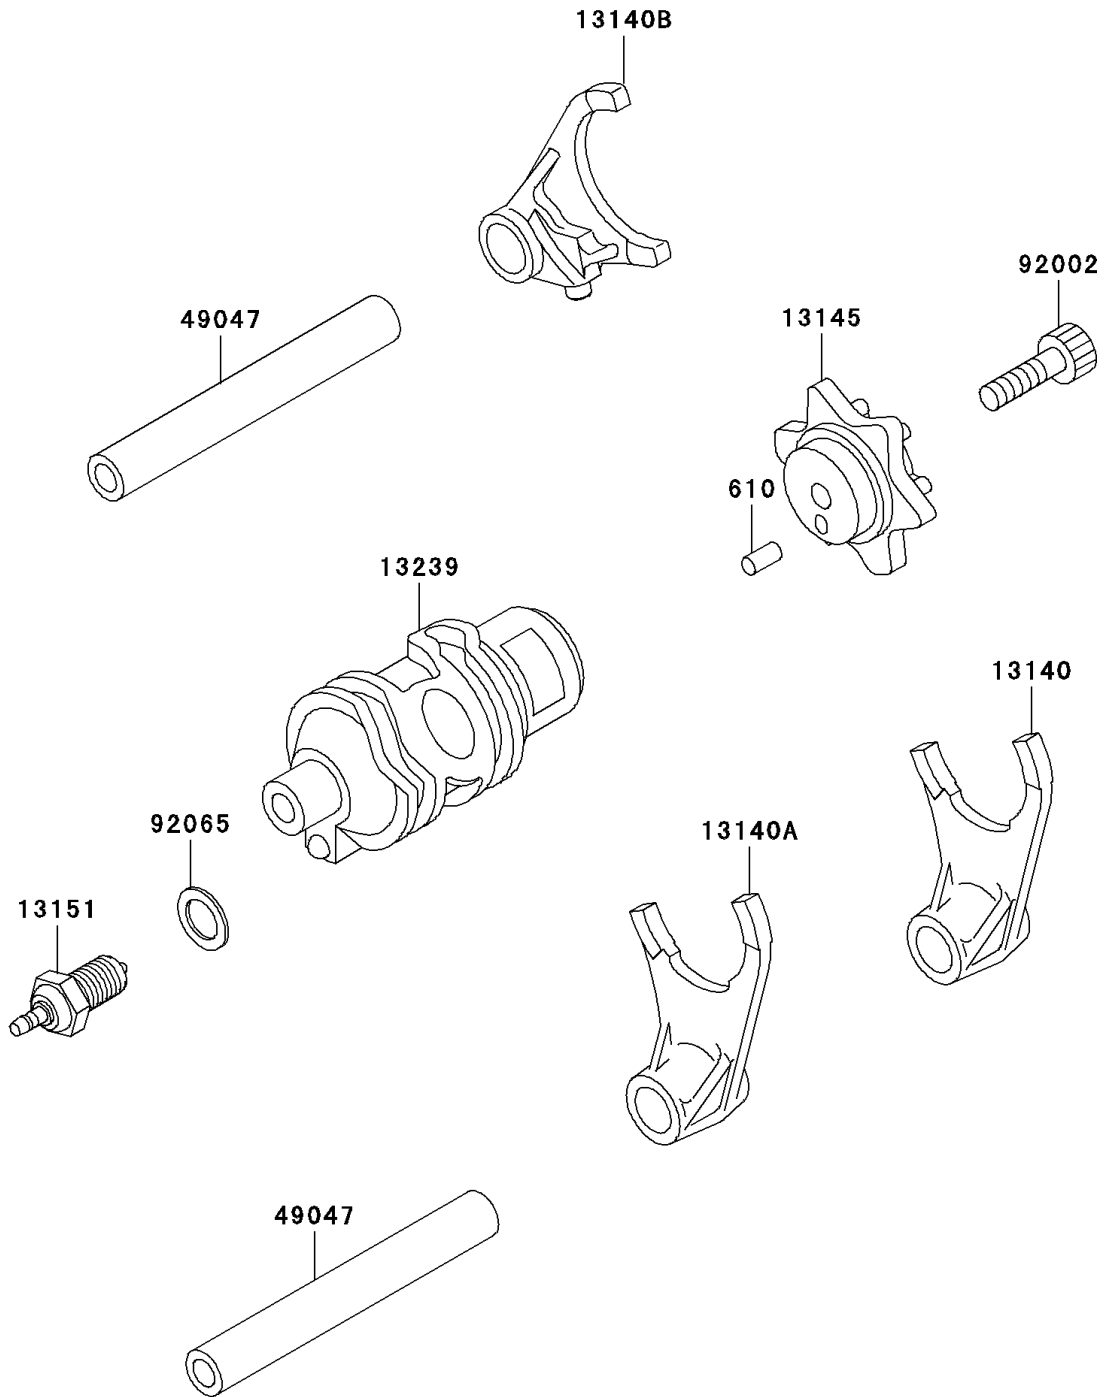

2001 KLR650 PARTS DIAGRAM

Gear Change Drum/Shift Fork(s)

E1362

2001 KLR650 PARTS LIST

Gear Change Drum/Shift Fork(s)

ITEM NAME	PART NUMBER	QUANTITY
ROLLER,4X10 (Ref # 610)	610A0410	1
FORK-SHIFT,LOW (Ref # 13140)	13140-1023	1
FORK-SHIFT,2ND&3RD (Ref # 13140A)	13140-1024	1
FORK-SHIFT,4TH&TOP,36MM (Ref # 13140B)	13140-1288	1
CAM-CHANGE DRUM (Ref # 13145)	13145-1051	1
SWITCH-COMP,NEUTRAL (Ref # 13151)	13151-1080	1
DRUM-ASSY-CHANGE (Ref # 13239)	13239-1103	1
ROD-SHIFT,L=93.7 (Ref # 49047)	49047-1003	2
BOLT,SOCKET,6X25 (Ref # 92002)	92002-1696	1
GASKET,10.5X16X1 (Ref # 92065)	92065-058	1