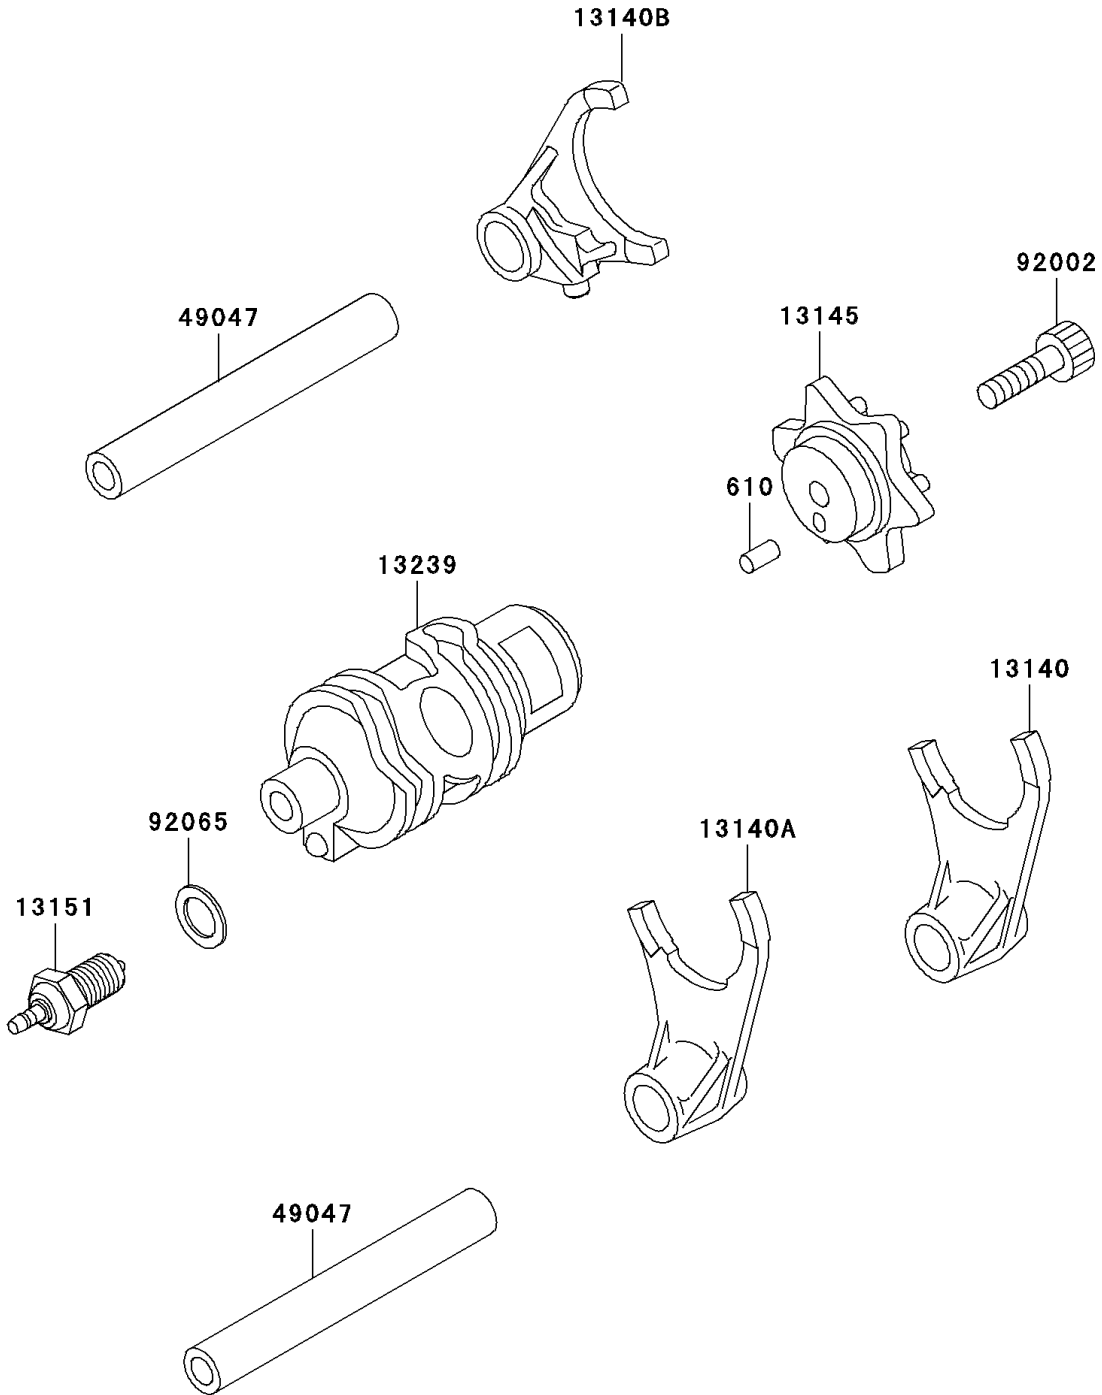

# 2002 KLR650 PARTS DIAGRAM

Gear Change Drum/Shift Fork(s)

E1362

## 2002 KLR650 PARTS LIST

### Gear Change Drum/Shift Fork(s)

ITEM NAME	PART NUMBER	QUANTITY
ROLLER,4X10 (Ref # 610)	610A0410	1
FORK-SHIFT,LOW (Ref # 13140)	13140-1023	1
FORK-SHIFT,2ND&3RD (Ref # 13140A)	13140-1024	1
FORK-SHIFT,4TH&TOP,36MM (Ref # 13140B)	13140-1288	1
CAM-CHANGE DRUM (Ref # 13145)	13145-1051	1
SWITCH-COMP,NEUTRAL (Ref # 13151)	13151-1080	1
DRUM-ASSY-CHANGE (Ref # 13239)	13239-1103	1
ROD-SHIFT,L=93.7 (Ref # 49047)	49047-1003	2
BOLT,SOCKET,6X25 (Ref # 92002)	92002-1696	1
GASKET,10.5X16X1 (Ref # 92065)	92065-058	1