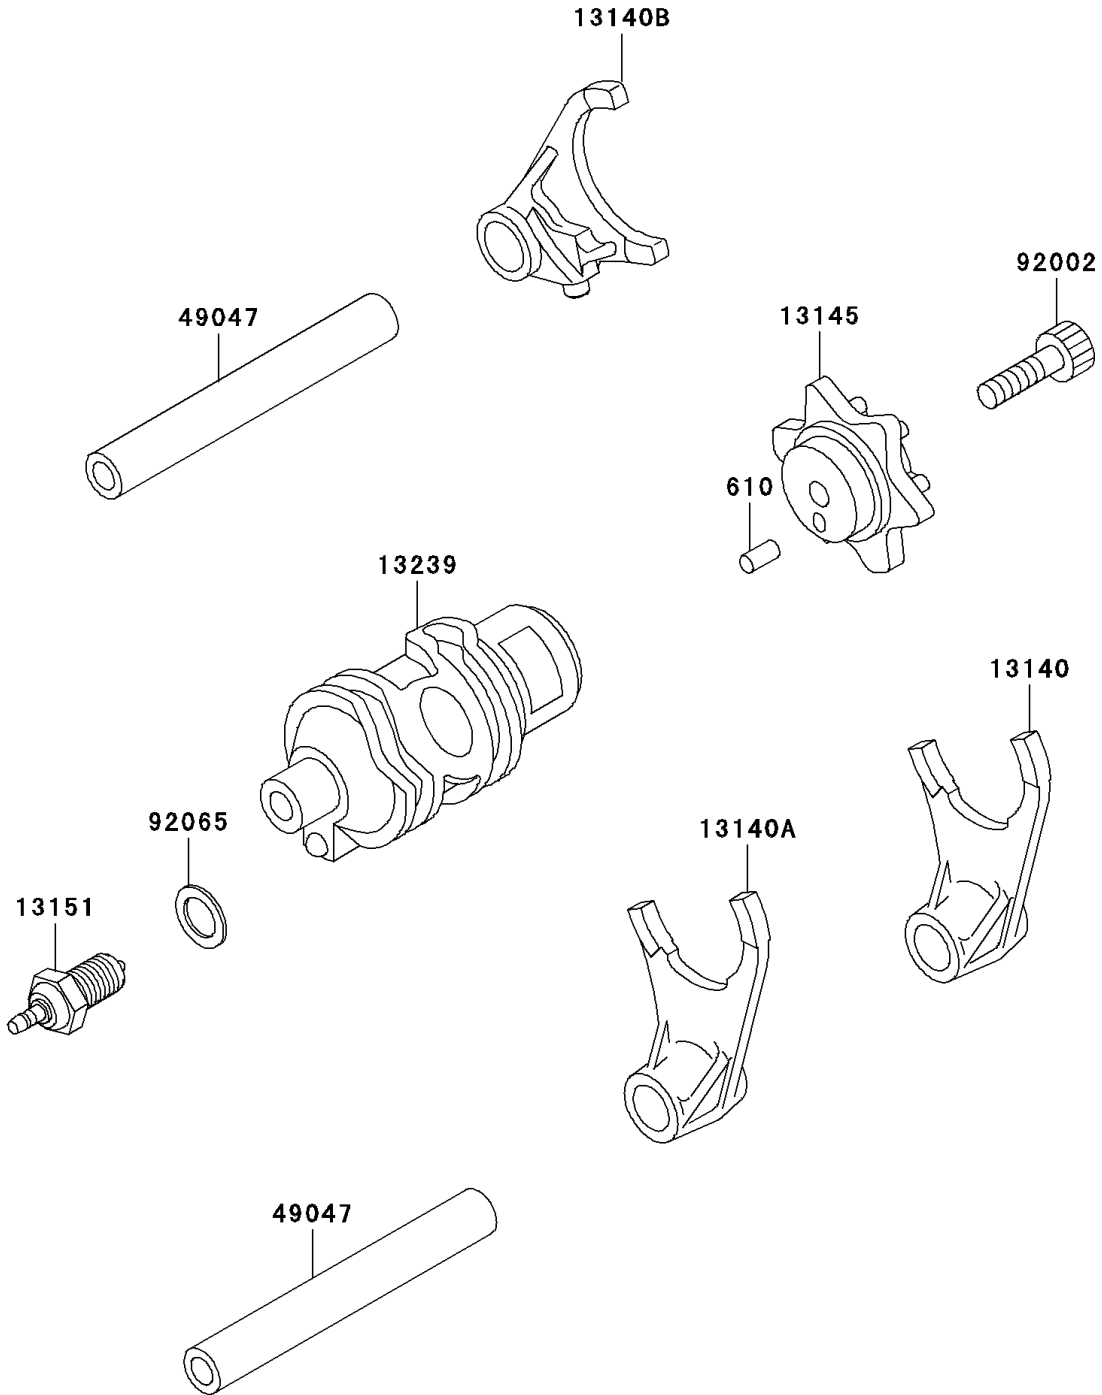

2003 KLR650 PARTS DIAGRAM

Gear Change Drum/Shift Fork(s)

E1362

2003 KLR650 PARTS LIST

Gear Change Drum/Shift Fork(s)

ITEM NAME	PART NUMBER	QUANTITY
ROLLER,4X10 (Ref # 610)	610A0410	1
FORK-SHIFT,LOW (Ref # 13140)	13140-1023	1
FORK-SHIFT,2ND&3RD (Ref # 13140A)	13140-1024	1
FORK-SHIFT,4TH&TOP,36MM (Ref # 13140B)	13140-1288	1
CAM-CHANGE DRUM (Ref # 13145)	13145-1051	1
SWITCH-COMP,NEUTRAL (Ref # 13151)	13151-1080	1
DRUM-ASSY-CHANGE (Ref # 13239)	13239-1103	1
ROD-SHIFT,L=93.7 (Ref # 49047)	49047-1003	2
BOLT,SOCKET,6X25 (Ref # 92002)	92002-1696	1
GASKET,10.5X16X1 (Ref # 92065)	92065-058	1