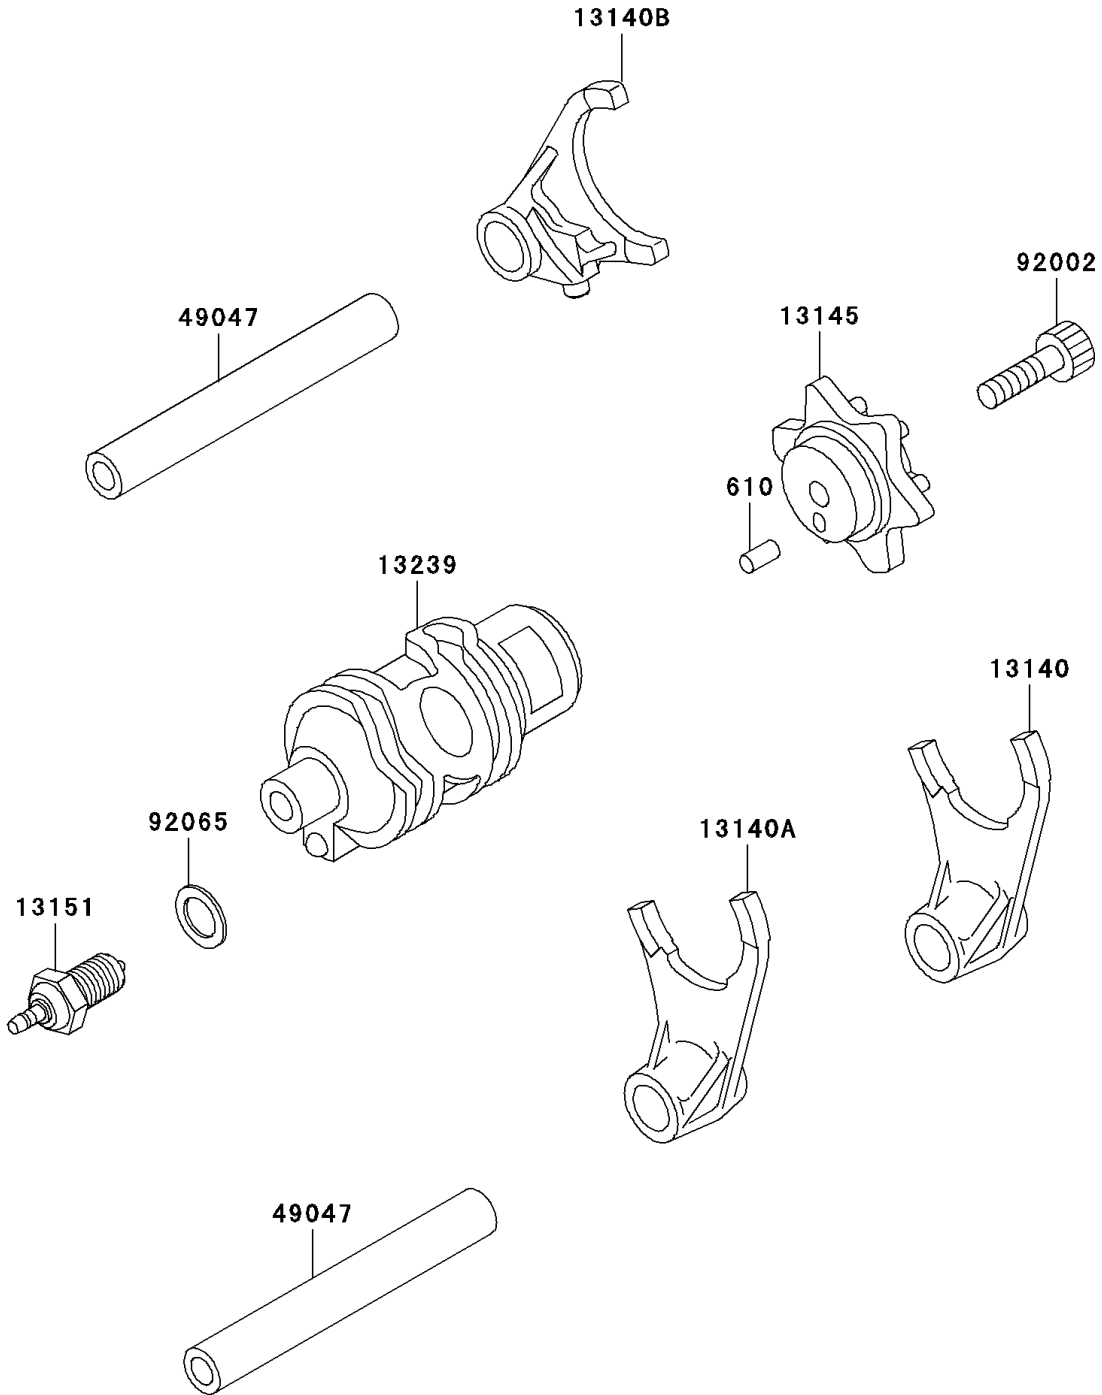

2004 KLR650 PARTS DIAGRAM

Gear Change Drum/Shift Fork(s)

E1362

2004 KLR650 PARTS LIST

Gear Change Drum/Shift Fork(s)

ITEM NAME	PART NUMBER	QUANTITY
ROLLER,4X10 (Ref # 610)	610A0410	1
FORK-SHIFT,LOW (Ref # 13140)	13140-1023	1
FORK-SHIFT,2ND&3RD (Ref # 13140A)	13140-1024	1
FORK-SHIFT,4TH&TOP,36MM (Ref # 13140B)	13140-1288	1
CAM-CHANGE DRUM (Ref # 13145)	13145-1051	1
SWITCH-COMP,NEUTRAL (Ref # 13151)	13151-1080	1
DRUM-ASSY-CHANGE (Ref # 13239)	13239-1103	1
ROD-SHIFT,L=93.7 (Ref # 49047)	49047-1003	2
BOLT,SOCKET,6X25 (Ref # 92002)	92002-1696	1
GASKET,10.5X16X1 (Ref # 92065)	92065-058	1