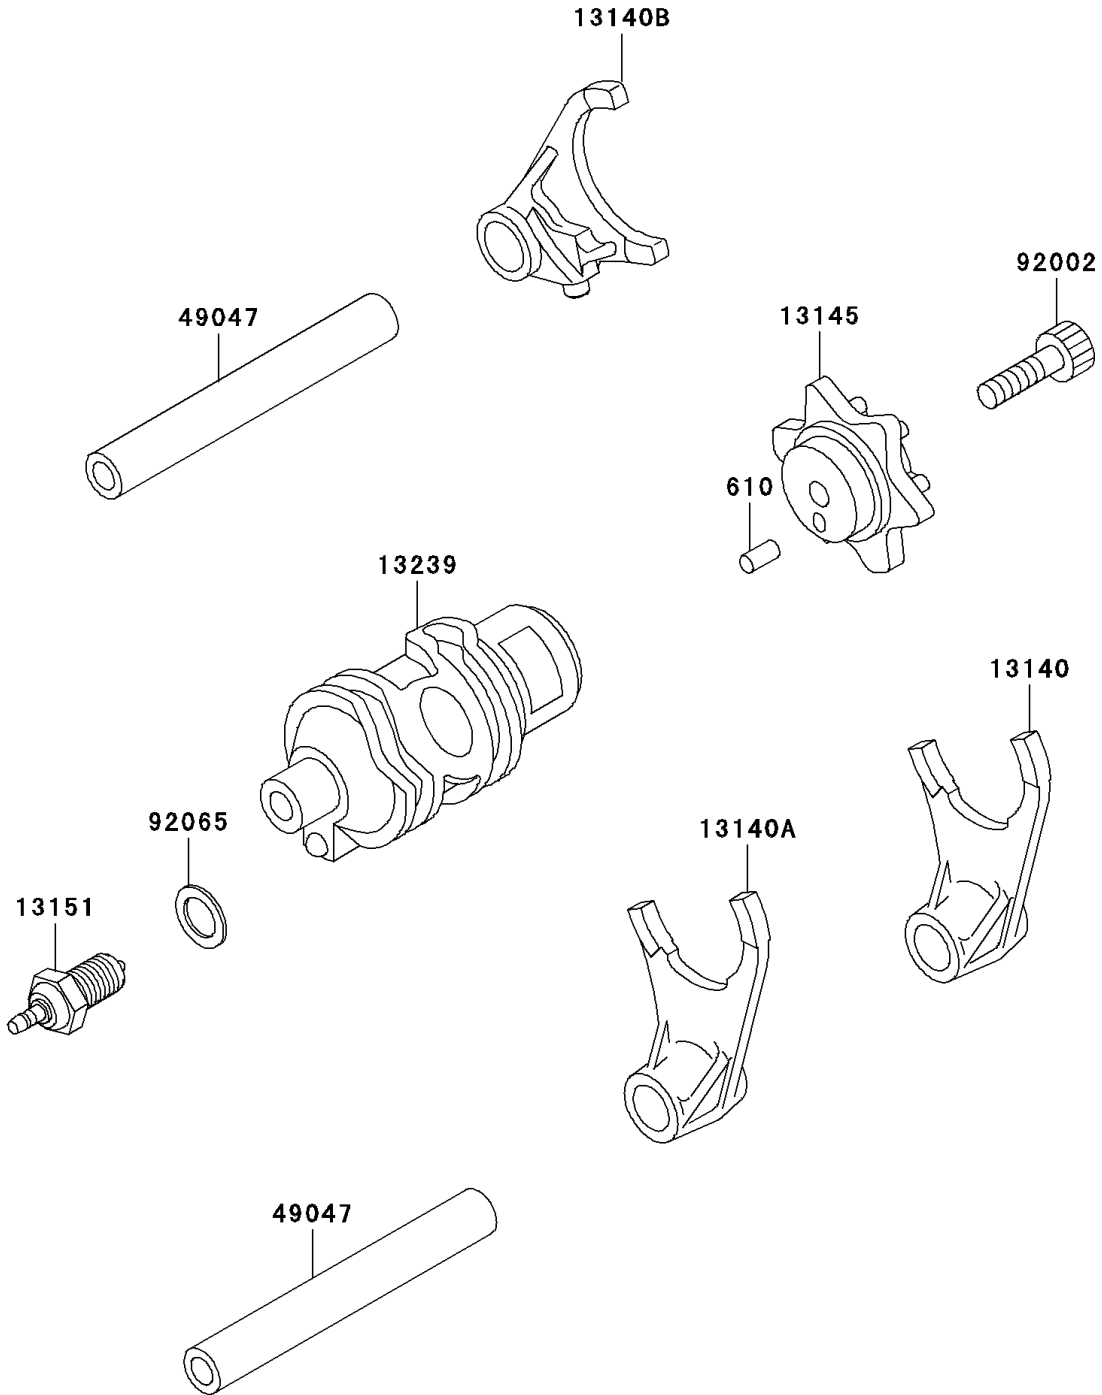

2005 KLR650 PARTS DIAGRAM

Gear Change Drum/Shift Fork(s)

E1362

2005 KLR650 PARTS LIST

Gear Change Drum/Shift Fork(s)

ITEM NAME	PART NUMBER	QUANTITY
ROLLER,4X10 (Ref # 610)	610A0410	1
FORK-SHIFT,LOW (Ref # 13140)	13140-1023	1
FORK-SHIFT,2ND&3RD (Ref # 13140A)	13140-1024	1
FORK-SHIFT,4TH&TOP,36MM (Ref # 13140B)	13140-1288	1
CAM-CHANGE DRUM (Ref # 13145)	13145-1051	1
SWITCH-COMP,NEUTRAL (Ref # 13151)	13151-1080	1
DRUM-ASSY-CHANGE (Ref # 13239)	13239-1103	1
ROD-SHIFT,L=93.7 (Ref # 49047)	49047-1003	2
BOLT,SOCKET,6X25 (Ref # 92002)	92002-1696	1
GASKET,10.5X16X1 (Ref # 92065)	92065-058	1