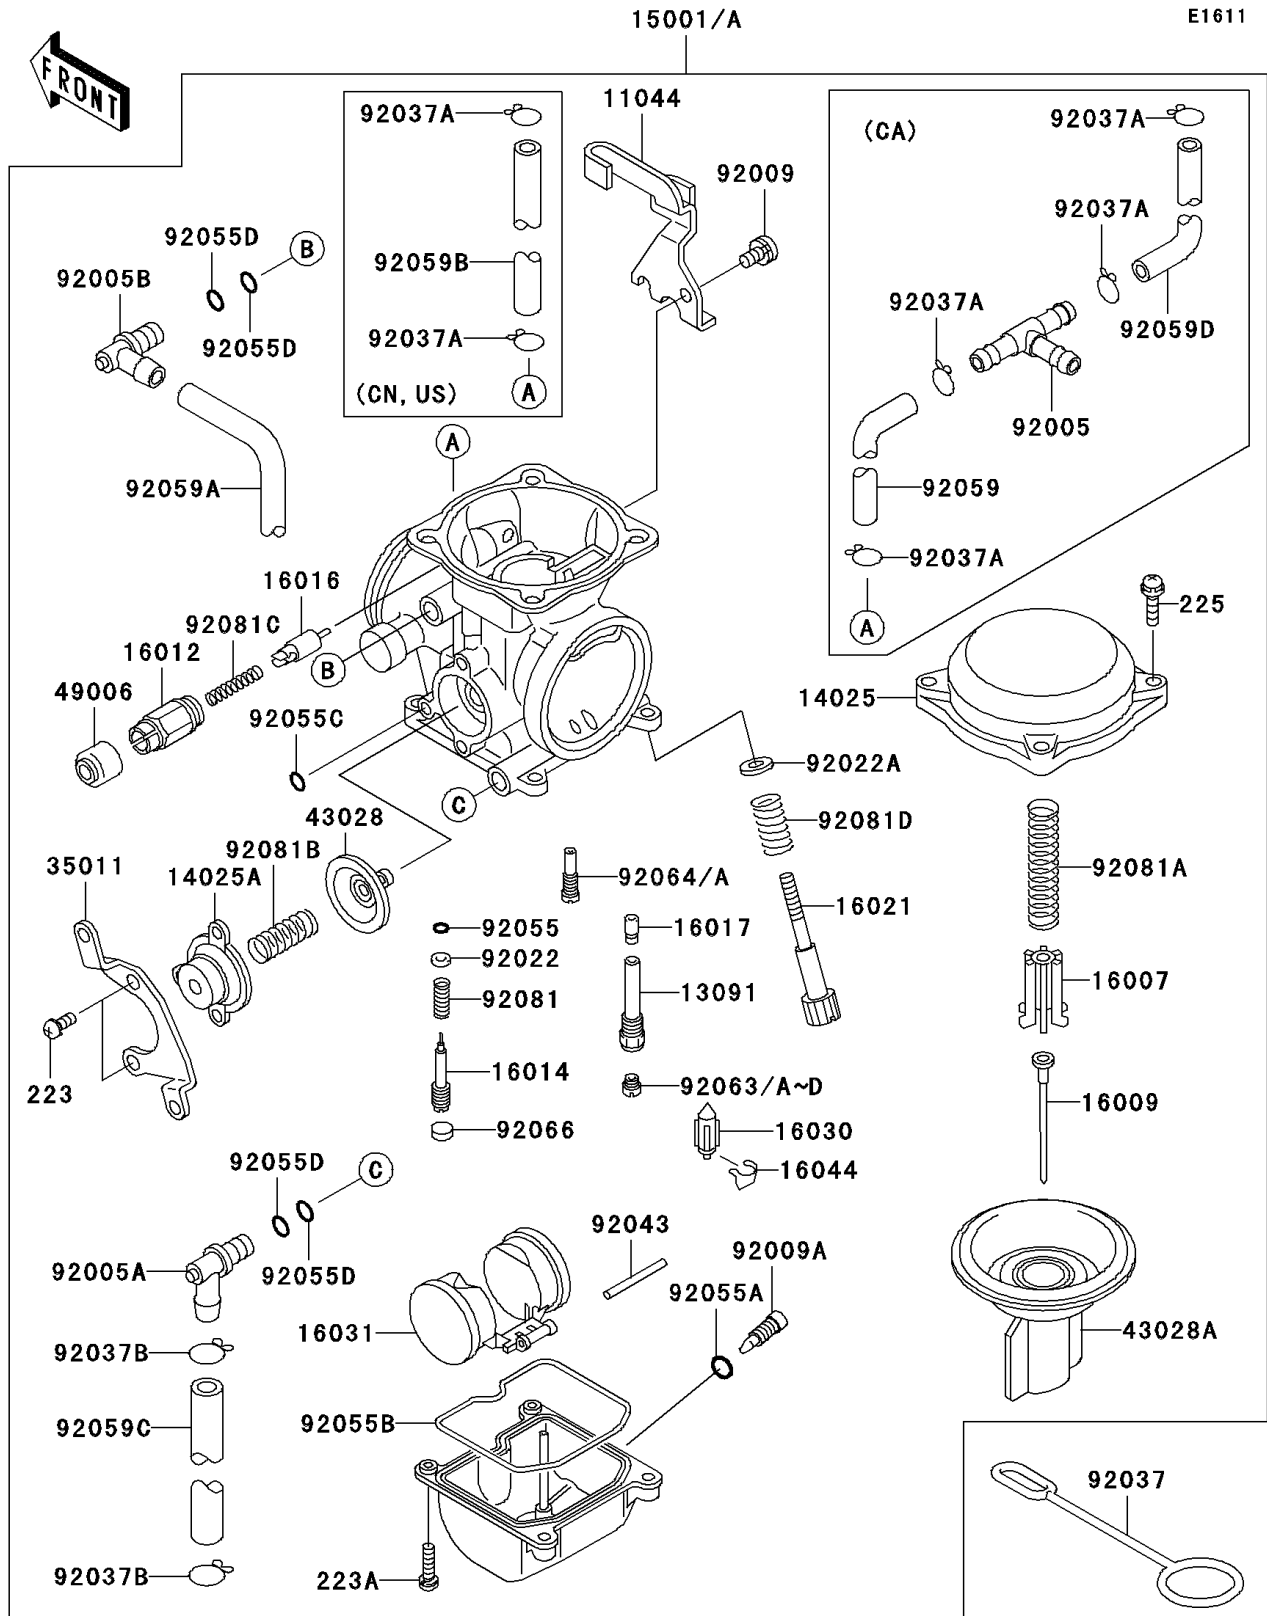

2002 KLR650 PARTS DIAGRAM

Carburetor