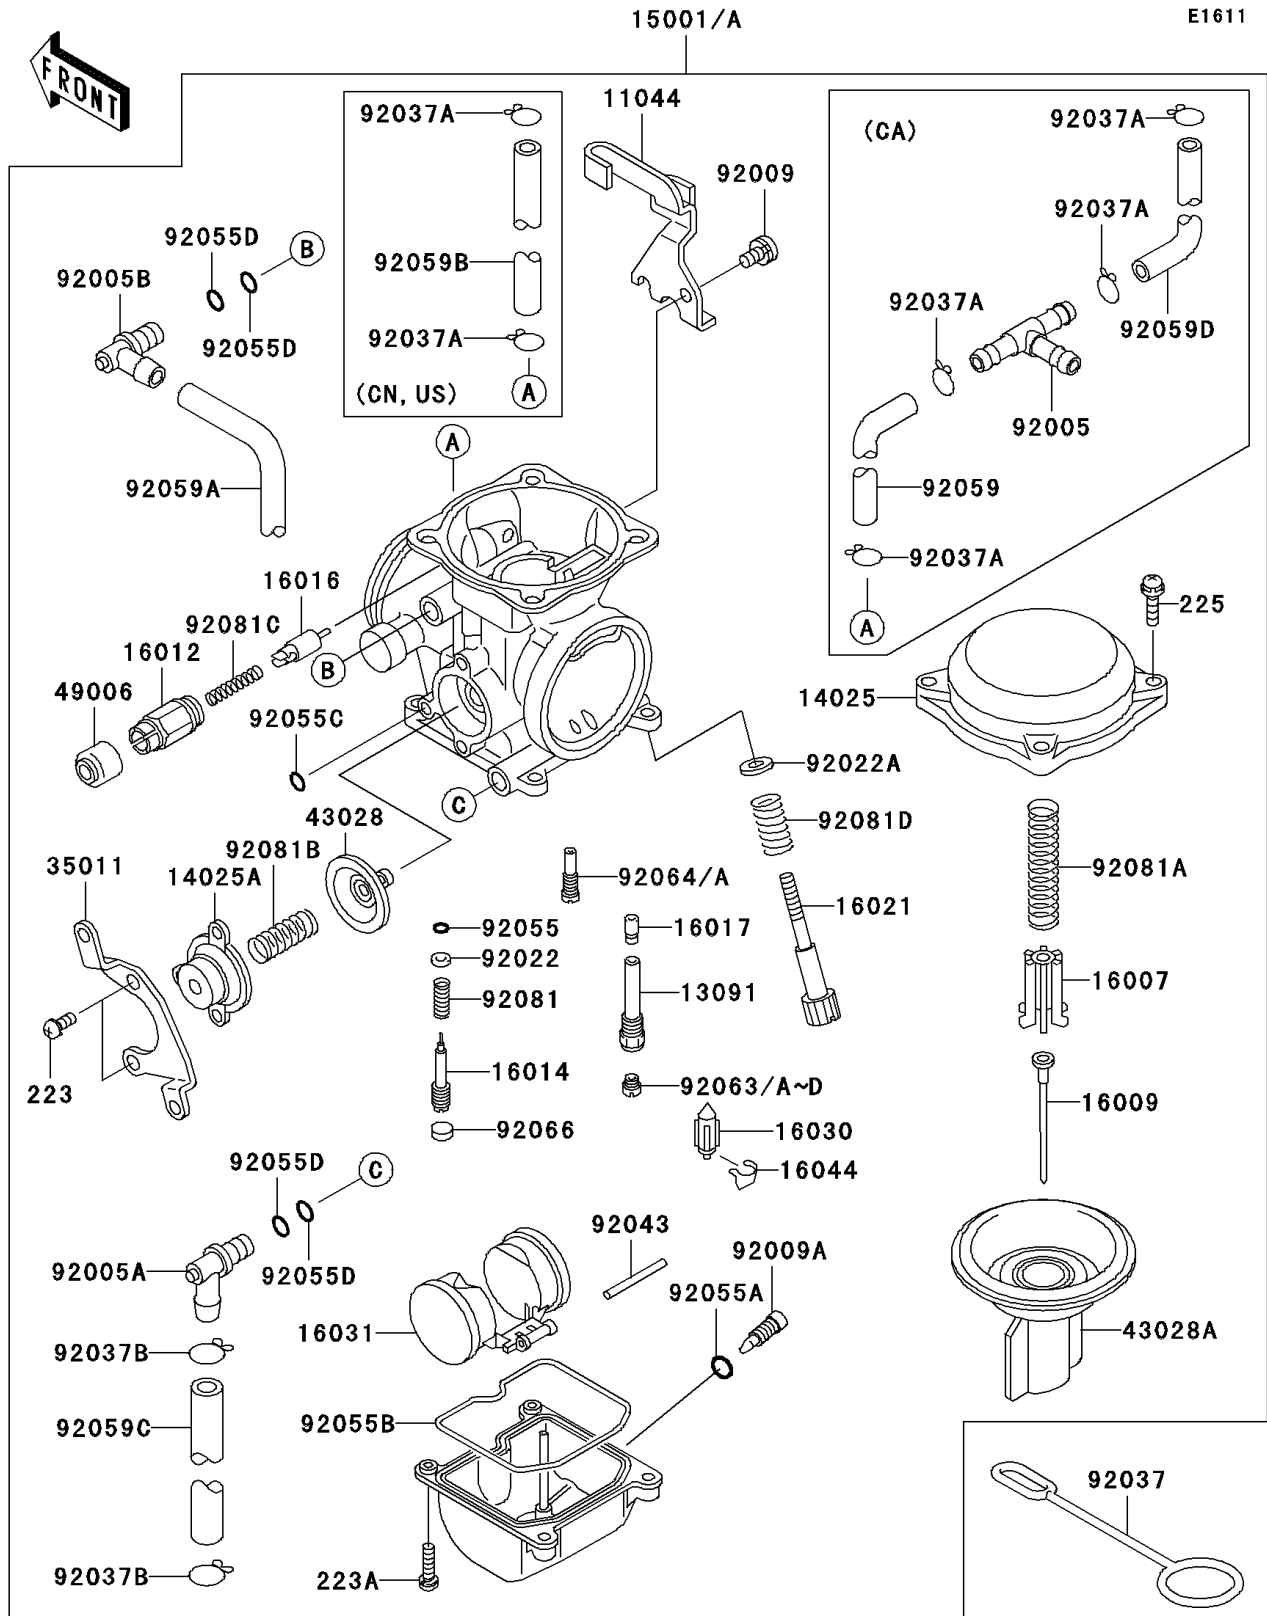

2003 KLR650 PARTS DIAGRAM

Carburetor