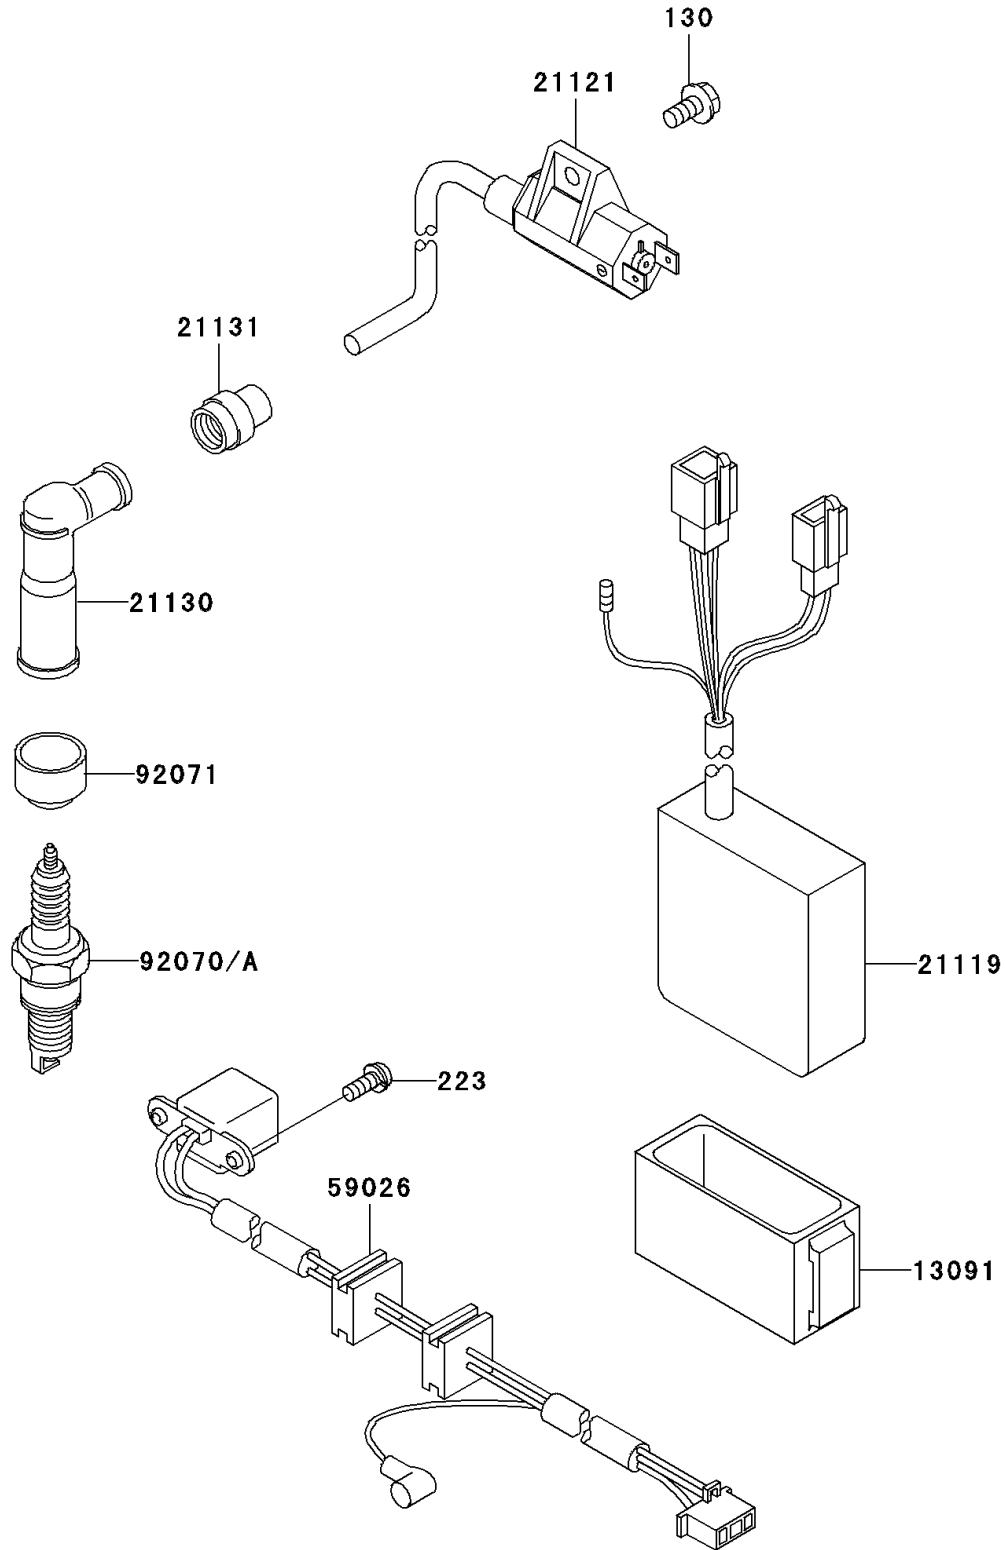

2003 KLR650 PARTS DIAGRAM

Ignition System

E1830

2003 KLR650 PARTS LIST

Ignition System

| ITEM NAME | PART NUMBER | QUANTITY |
|---|-------------|----------|
| BOLT-FLANGED (Ref # 130) | 130L0612 | 1 |
| SCREW-PAN-WS-CROS (Ref # 223) | 223B0514 | 2 |
| HOLDER,IGNITER (Ref # 13091) | 13091-1271 | 1 |
| IGNITER (Ref # 21119) | 21119-1272 | 1 |
| COIL-IGNITION (Ref # 21121) | 21121-1152 | 1 |
| CAP-SPARK PLUG (Ref # 21130) | 21130-1002 | 1 |
| GROMMET,HIGH TENSION (Ref # 21131) | 21131-005 | 1 |
| COIL-PULSING (Ref # 59026) | 59026-1087 | 1 |
| PLUG-SPARK,DPR8EA-9(NGK) (Ref # 92070) | 92070-1065 | 1 |
| PLUG-SPARK,X24EPR-U9(ND) (Ref # 92070A) | | 1 |
| GROMMET,PLUG CAP (Ref # 92071) | 92071-1124 | 1 |