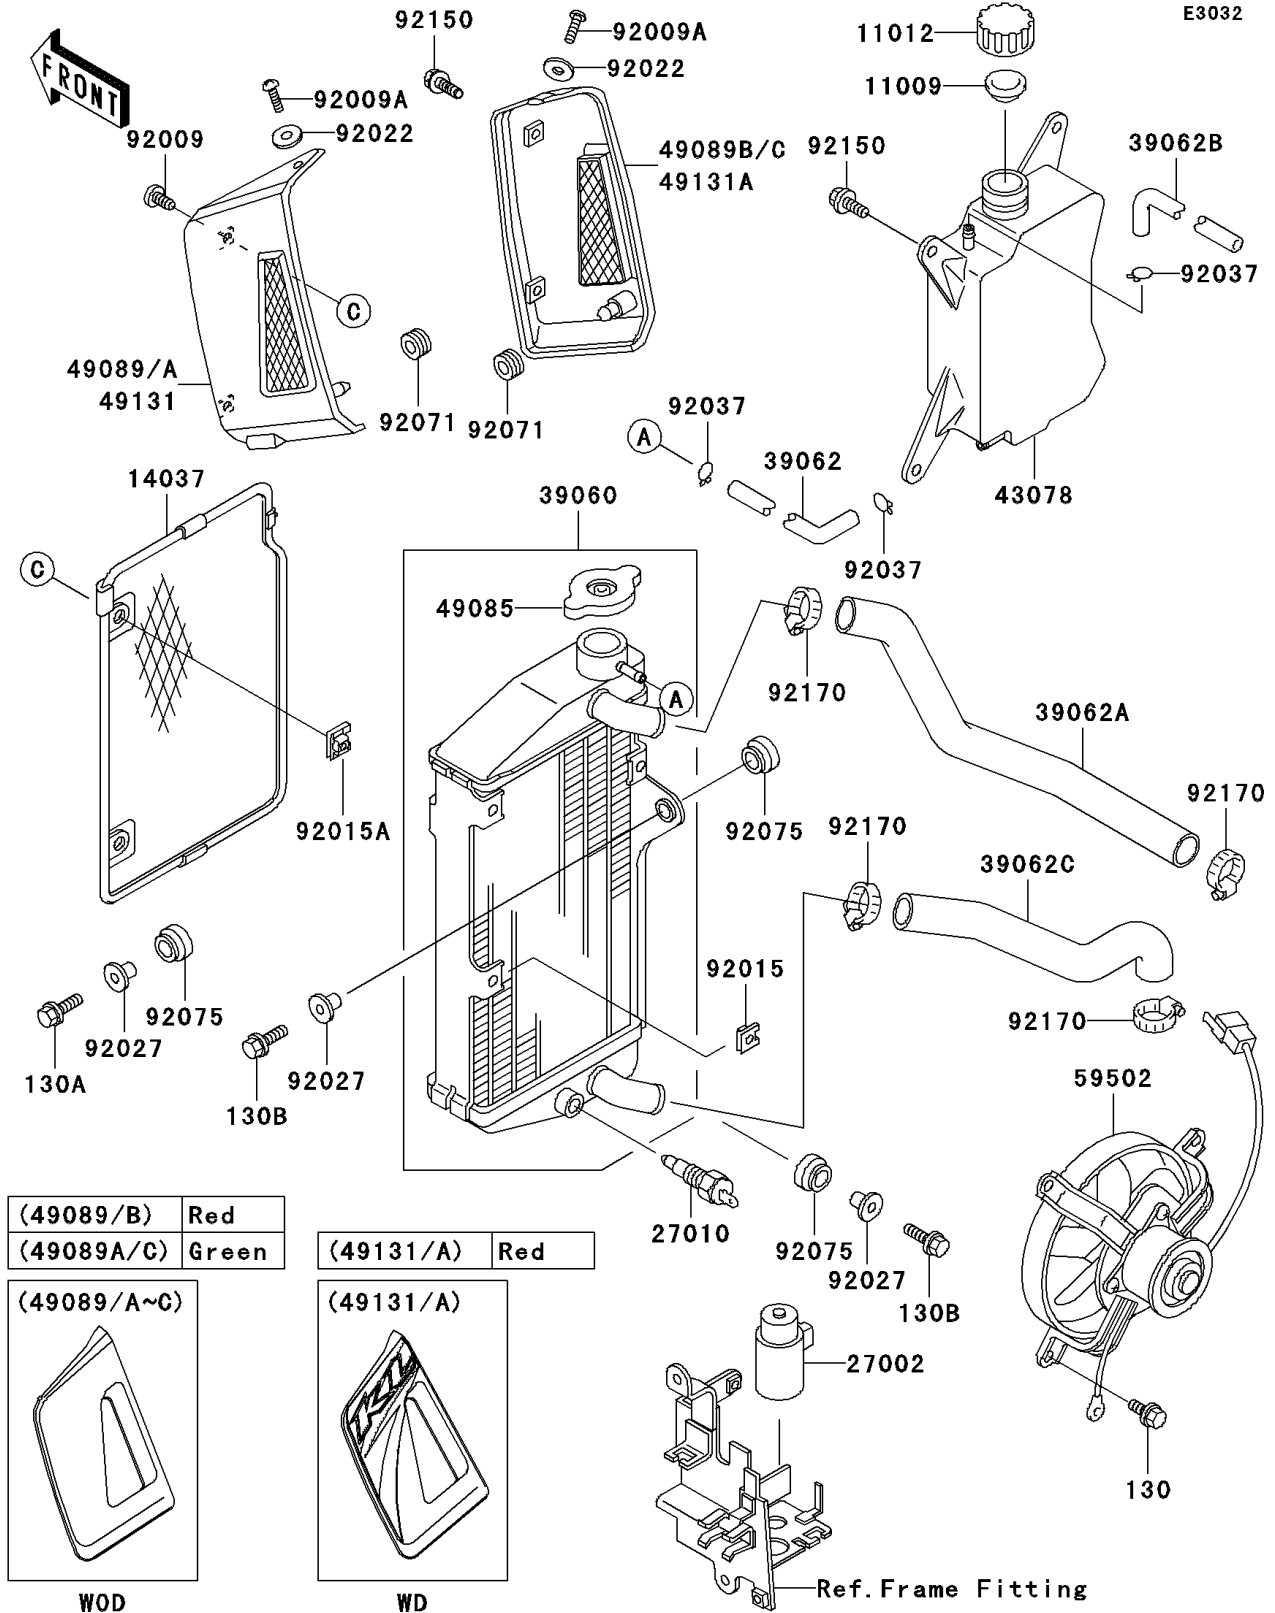

# 2001 KLR650 PARTS DIAGRAM

Radiator

(49089/B)	Red
(49089A/C)	Green

(49131/A)	Red
-----------	-----

WOD

WD

## 2001 KLR650 PARTS LIST

### Radiator

ITEM NAME	PART NUMBER	QUANTITY
BOLT-FLANGED (Ref # 130)	130L0612	3
BOLT-FLANGED (Ref # 130A)	130L0620	1
BOLT-FLANGED (Ref # 130B)	130L0625	2
GASKET,RESERVOIR TANK CAP (Ref # 11009)	11009-1145	1
CAP (Ref # 11012)	11012-1084	1
SCREEN (Ref # 14037)	14037-1208	1
RELAY-ASSY (Ref # 27002)	27002-1051	1
SWITCH,FAN (Ref # 27010)	27010-1167	1
RADIATOR (Ref # 39060)	39060-1074	1
HOSE-COOLING (Ref # 39062)	39062-1125	1
HOSE-COOLING,HEAD-RADIATOR (Ref # 39062A)	39062-1217	1
HOSE-COOLING,RESERVOIR (Ref # 39062B)	39062-1220	1
HOSE-COOLING,RADIATOR-PUMP (Ref # 39062C)	39062-1243	1
RESERVOIR (Ref # 43078)	43078-1083	1
CAP-ASSY-PRESSURE (Ref # 49085)	49085-1066	1
SHROUD-ENGINE,LH,O.GREEN (Ref # 49089A)	49089-1073-68	1
SHROUD-ENGINE,RH,O.GREEN (Ref # 49089C)	49089-1074-68	1
FAN-ASSY (Ref # 59502)	59502-1082	1
SCREW,6X12 (Ref # 92009)	92009-1480	2
SCREW,5X14 (Ref # 92009A)	92009-1653	2
NUT (Ref # 92015)	92015-1487	3
NUT,6MM (Ref # 92015A)	92015-1758	2
WASHER,NYLON,5.3X11.5X1.5 (Ref # 92022)	92022-1521	2
COLLAR,L=14.1 (Ref # 92027)	92027-1920	3
CLAMP,TUBE (Ref # 92037)	92037-147	3
GROMMET (Ref # 92071)	92071-056	2
DAMPER (Ref # 92075)	92075-1352	3
BOLT,FLANGED,6X16 (Ref # 92150)	92150-1506	4
CLAMP,COOLING HOSE (Ref # 92170)	92170-1033	4