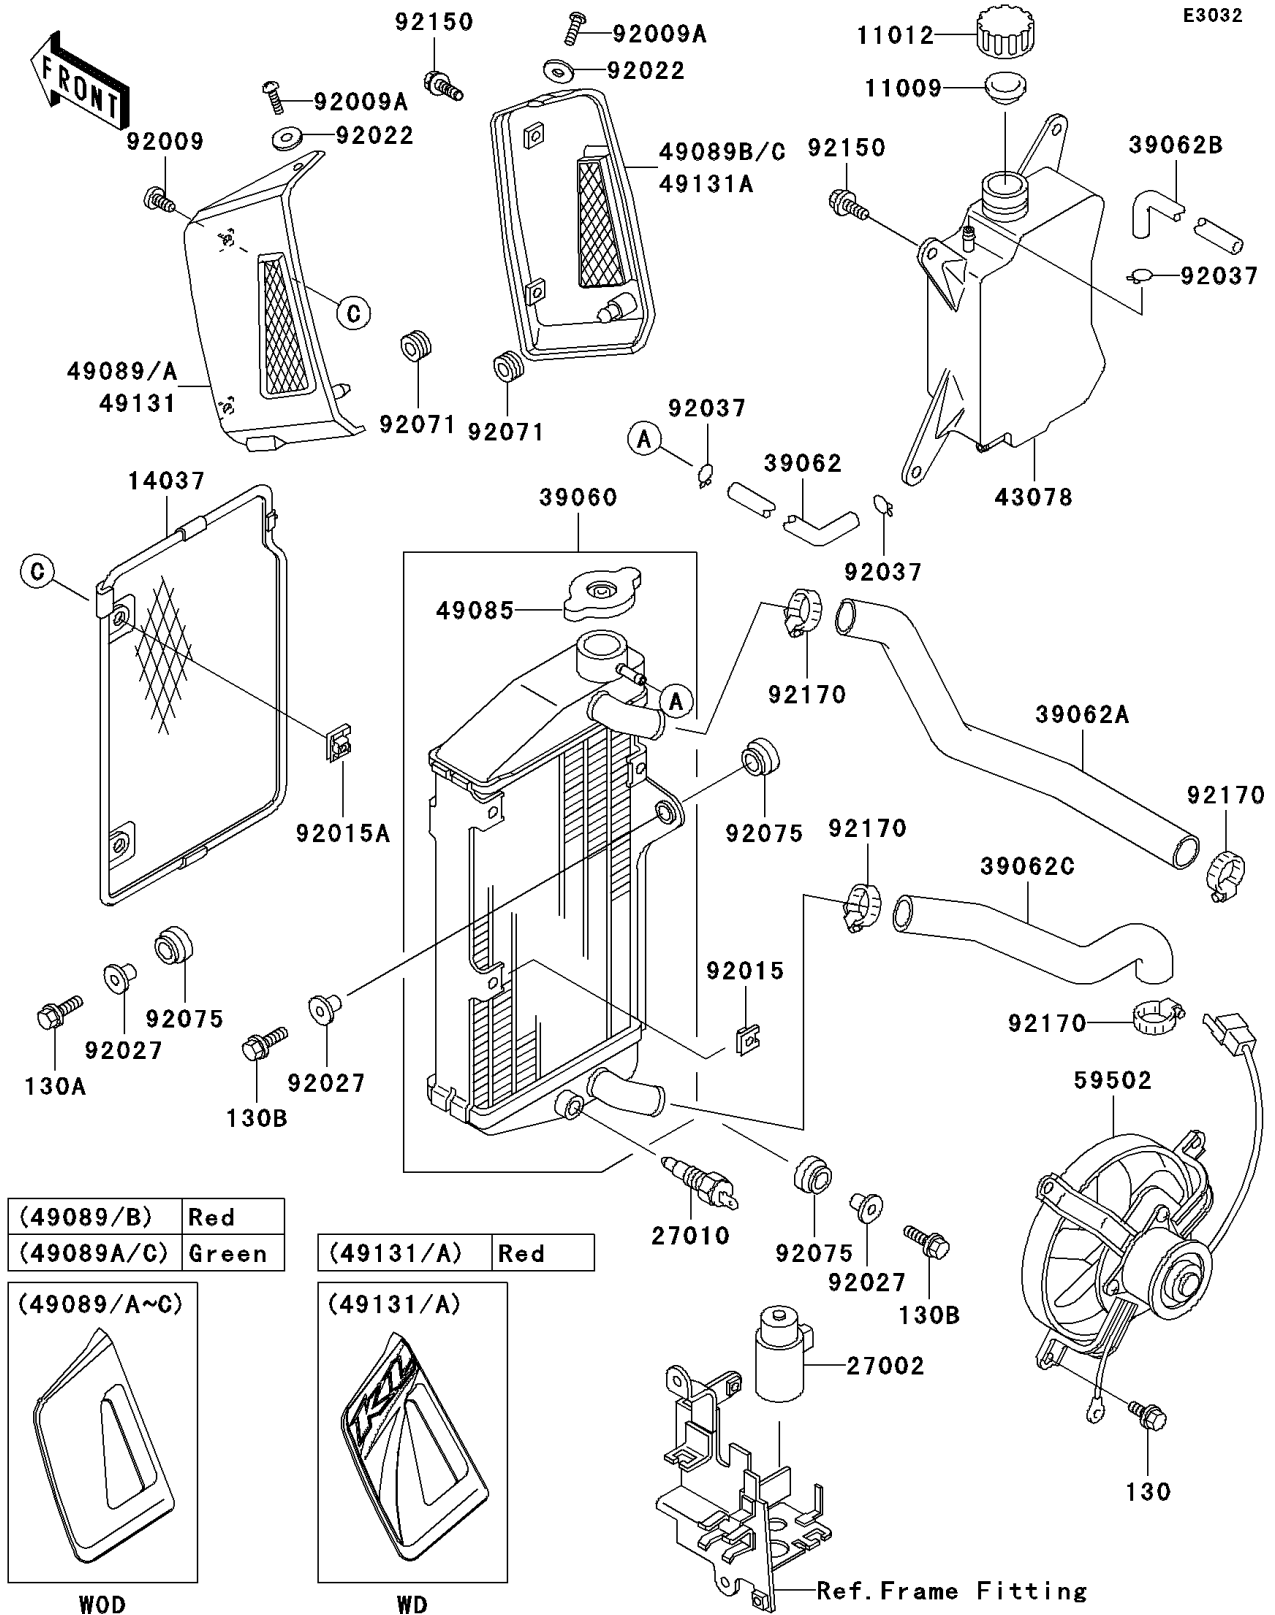

2003 KLR650 PARTS DIAGRAM

Radiator

(49089/B)	Red
(49089A/C)	Green

(49131/A)	Red
-----------	-----

WOD

WD

2003 KLR650 PARTS LIST

Radiator

ITEM NAME	PART NUMBER	QUANTITY
BOLT-FLANGED (Ref # 130)	130L0612	3
BOLT-FLANGED (Ref # 130A)	130L0620	1
BOLT-FLANGED (Ref # 130B)	130L0625	2
GASKET,RESERVOIR TANK CAP (Ref # 11009)	11009-1145	1
CAP (Ref # 11012)	11012-1084	1
SCREEN (Ref # 14037)	14037-1208	1
RELAY-ASSY (Ref # 27002)	27002-1051	1
SWITCH,FAN (Ref # 27010)	27010-1167	1
RADIATOR (Ref # 39060)	39060-1074	1
HOSE-COOLING (Ref # 39062)	39062-1125	1
HOSE-COOLING,HEAD-RADIATOR (Ref # 39062A)	39062-1217	1
HOSE-COOLING,RESERVOIR (Ref # 39062B)	39062-1220	1
HOSE-COOLING,RADIATOR-PUMP (Ref # 39062C)	39062-1243	1
RESERVOIR (Ref # 43078)	43078-1083	1
CAP-ASSY-PRESSURE (Ref # 49085)	49085-1066	1
SHROUD-ENGINE,LH,O.GREEN (Ref # 49089A)	49089-1073-68	1
SHROUD-ENGINE,RH,O.GREEN (Ref # 49089C)	49089-1074-68	1
FAN-ASSY (Ref # 59502)	59502-1082	1
SCREW,6X12 (Ref # 92009)	92009-1480	2
SCREW,5X14 (Ref # 92009A)	92009-1653	2
NUT (Ref # 92015)	92015-1487	3
NUT,6MM (Ref # 92015A)	92015-1758	2
WASHER,NYLON,5.3X11.5X1.5 (Ref # 92022)	92022-1521	2
COLLAR,L=14.1 (Ref # 92027)	92027-1920	3
CLAMP,TUBE (Ref # 92037)	92037-147	3
GROMMET (Ref # 92071)	92071-056	2
DAMPER (Ref # 92075)	92075-1352	3
BOLT,FLANGED,6X16 (Ref # 92150)	92150-1506	4
CLAMP,COOLING HOSE (Ref # 92170)	92170-1033	4