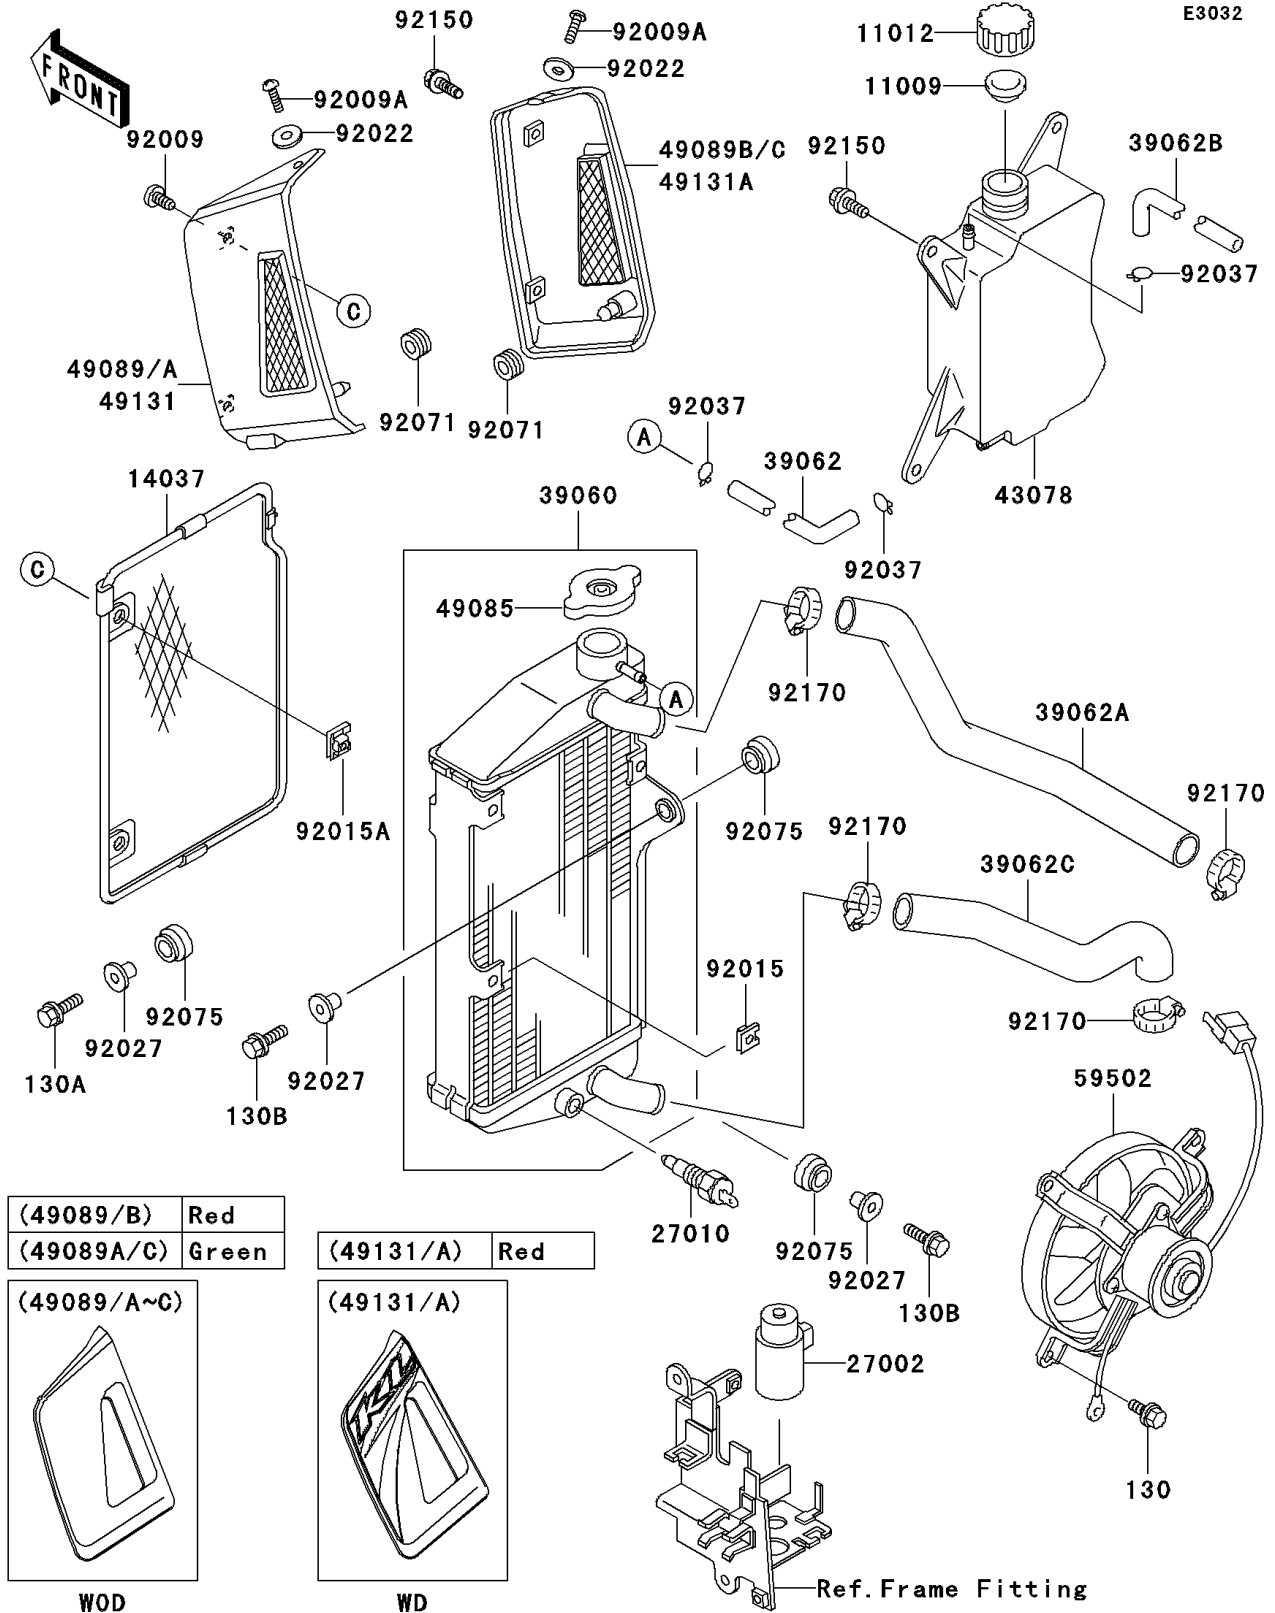

2003 KLR650 PARTS DIAGRAM

Radiator

(49089/B)	Red
(49089A/C)	Green

(49131/A)	Red
-----------	-----

WOD

WD

2003 KLR650 PARTS LIST

Radiator

ITEM NAME	PART NUMBER	QUANTITY
BOLT-FLANGED (Ref # 130)	130L0612	3
BOLT-FLANGED (Ref # 130A)	130L0620	1
BOLT-FLANGED (Ref # 130B)	130L0625	2
GASKET,RESERVOIR TANK CAP (Ref # 11009)	11009-1145	1
CAP (Ref # 11012)	11012-1084	1
SCREEN (Ref # 14037)	14037-1208	1
RELAY-ASSY (Ref # 27002)	27002-1051	1
SWITCH,FAN (Ref # 27010)	27010-1167	1
RADIATOR (Ref # 39060)	39060-1074	1
HOSE-COOLING (Ref # 39062)	39062-1125	1
HOSE-COOLING,HEAD-RADIATOR (Ref # 39062A)	39062-1217	1
HOSE-COOLING,RESERVOIR (Ref # 39062B)	39062-1220	1
HOSE-COOLING,RADIATOR-PUMP (Ref # 39062C)	39062-1243	1
RESERVOIR (Ref # 43078)	43078-1083	1
CAP-ASSY-PRESSURE (Ref # 49085)	49085-1066	1
SHROUD-ENGINE,LH,O.GREEN (Ref # 49089A)	49089-1073-68	1
SHROUD-ENGINE,RH,O.GREEN (Ref # 49089C)	49089-1074-68	1
FAN-ASSY (Ref # 59502)	59502-1082	1
SCREW,6X12 (Ref # 92009)	92009-1480	2
SCREW,5X14 (Ref # 92009A)	92009-1653	2
NUT (Ref # 92015)	92015-1487	3
NUT,6MM (Ref # 92015A)	92015-1758	2
WASHER,NYLON,5.3X11.5X1.5 (Ref # 92022)	92022-1521	2
COLLAR,L=14.1 (Ref # 92027)	92027-1920	3
CLAMP,TUBE (Ref # 92037)	92037-147	3
GROMMET (Ref # 92071)	92071-056	2
DAMPER (Ref # 92075)	92075-1352	3
BOLT,FLANGED,6X16 (Ref # 92150)	92150-1506	4
CLAMP,COOLING HOSE (Ref # 92170)	92170-1033	4