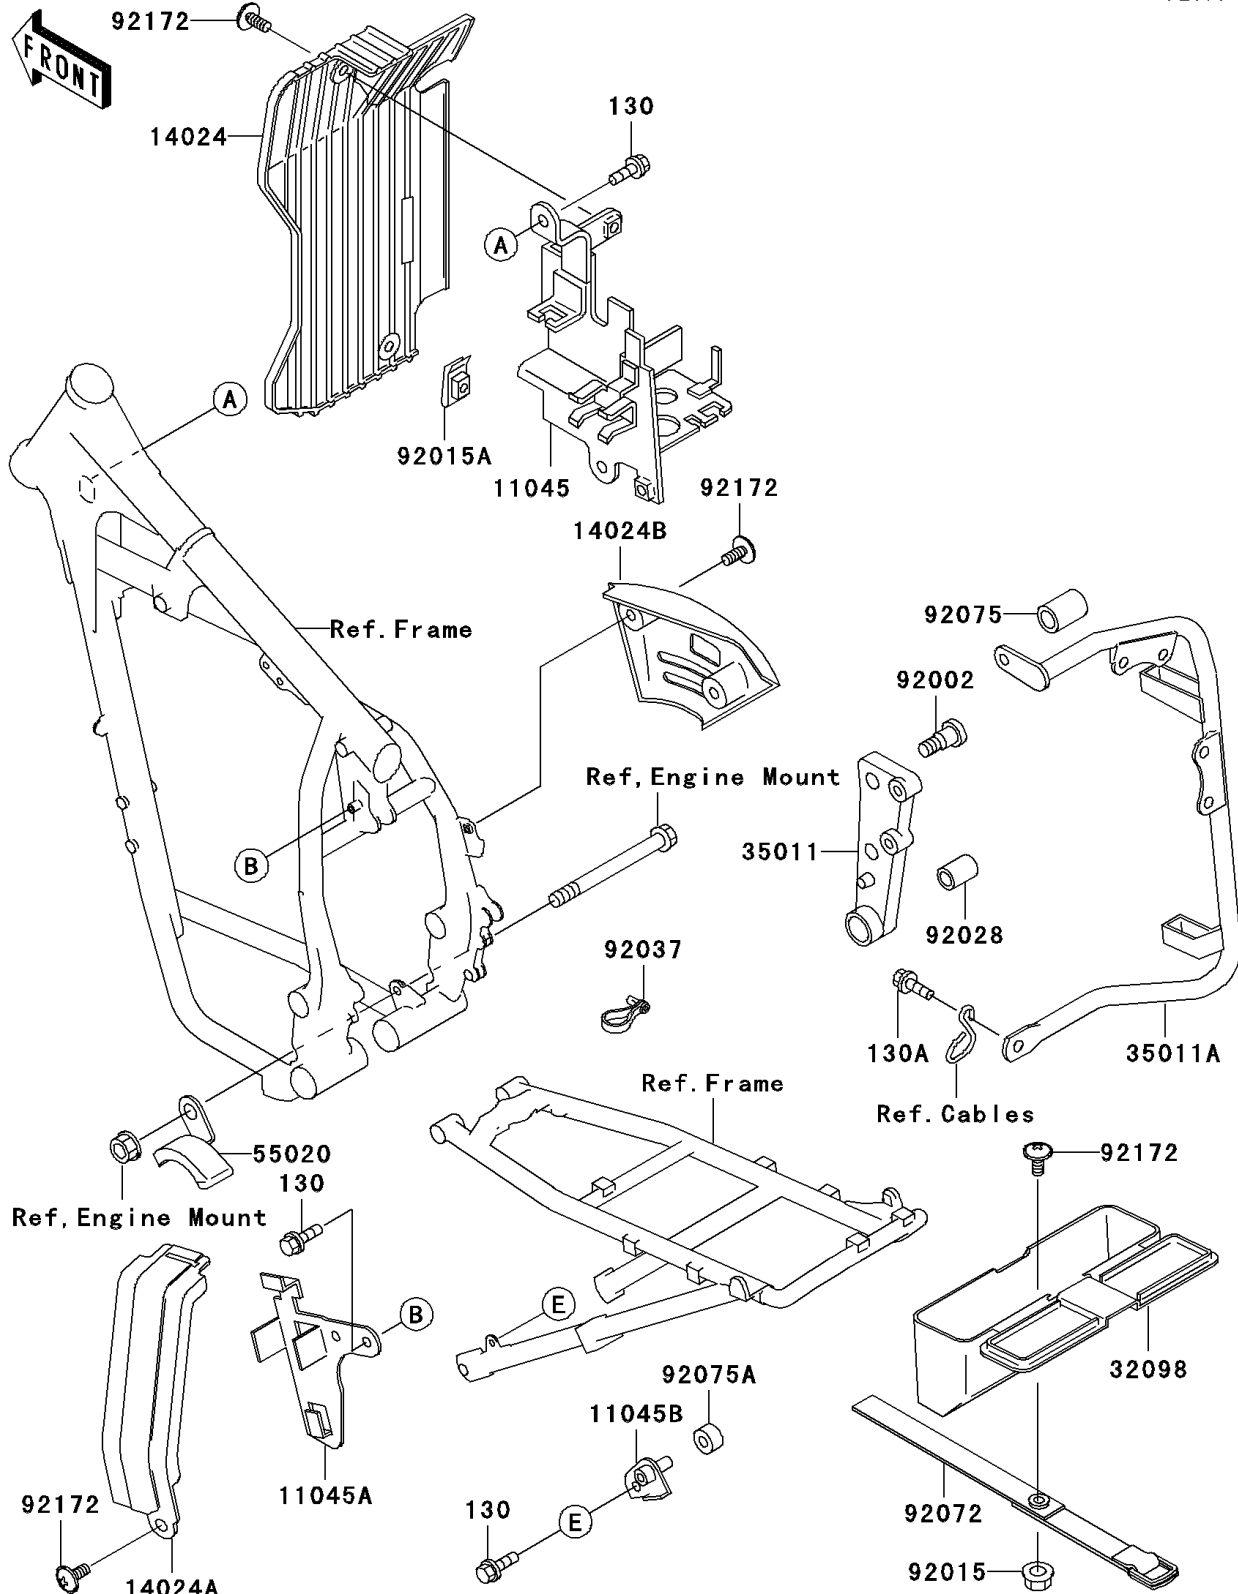

2001 KLR650 PARTS DIAGRAM

Frame Fittings

F2131

2001 KLR650 PARTS LIST

Frame Fittings

ITEM NAME	PART NUMBER	QUANTITY
BOLT-FLANGED (Ref # 130)	130J0612	4
BOLT-FLANGED,6X14,BLACK (Ref # 130A)	130J0614	2
BRACKET,ELECTRIC,RH (Ref # 11045)	11045-1358	1
BRACKET,ELECTRIC,LH (Ref # 11045A)	11045-1359	1
BRACKET (Ref # 11045B)	11045-1360	1
COVER,FRONT RESERVOIR (Ref # 14024)	14024-1372	1
COVER,SIDE STAND SWITCH (Ref # 14024A)	14024-1373	1
COVER,RESERVOIR TANK (Ref # 14024B)	14024-1470	1
CASE-TOOL,F.BLACK (Ref # 32098)	32098-1074-6Z	1
STAY (Ref # 35011)	35011-1327	1
STAY,HORN&RESERVOIR TANK (Ref # 35011A)	35011-1370	1
GUARD,CHAIN (Ref # 55020)	55020-1266	1
BOLT,SOCKET,8X23.5 (Ref # 92002)	92002-1598	2
NUT,FLANGED,6MM,BLACK (Ref # 92015)	92015-1233	1
NUT,6MM (Ref # 92015A)	92015-1602	1
BUSHING (Ref # 92028)	92028-1259	1
CLAMP,SPEED,L=80.5 (Ref # 92037)	92037-1903	1
BAND,TOOL CASE (Ref # 92072)	92072-1219	1
DAMPER (Ref # 92075)	92075-1941	1
DAMPER (Ref # 92075A)	92075-243	1
SCREW,6X14 (Ref # 92172)	92172-0004	7