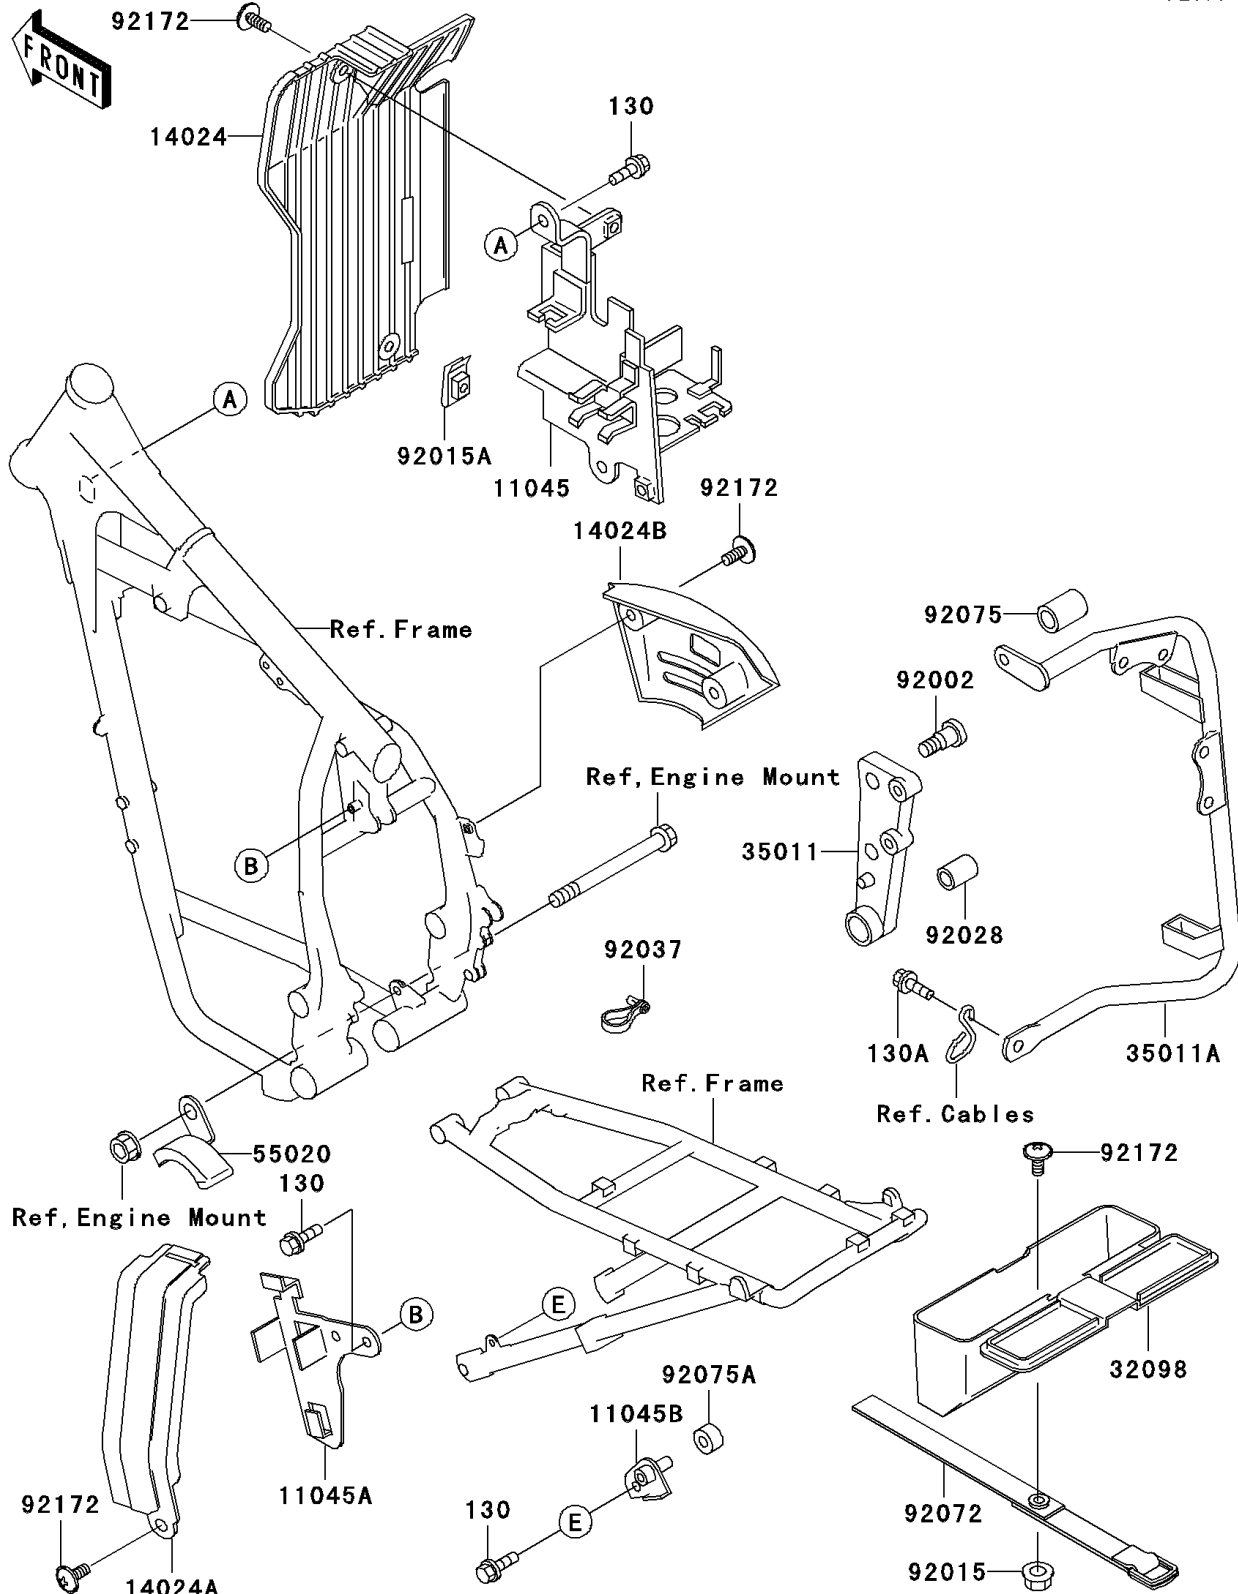

2003 KLR650 PARTS DIAGRAM

Frame Fittings

F2131

2003 KLR650 PARTS LIST

Frame Fittings

ITEM NAME	PART NUMBER	QUANTITY
BOLT-FLANGED (Ref # 130)	130J0612	4
BOLT-FLANGED,6X14,BLACK (Ref # 130A)	130J0614	2
BRACKET,ELECTRIC,RH (Ref # 11045)	11045-1358	1
BRACKET,ELECTRIC,LH (Ref # 11045A)	11045-1359	1
BRACKET (Ref # 11045B)	11045-1360	1
COVER,FRONT RESERVOIR (Ref # 14024)	14024-1372	1
COVER,SIDE STAND SWITCH (Ref # 14024A)	14024-1373	1
COVER,RESERVOIR TANK (Ref # 14024B)	14024-1470	1
CASE-TOOL,F.BLACK (Ref # 32098)	32098-1074-6Z	1
STAY (Ref # 35011)	35011-1327	1
STAY,HORN&RESERVOIR TANK (Ref # 35011A)	35011-1370	1
GUARD,CHAIN (Ref # 55020)	55020-1266	1
BOLT,SOCKET,8X23.5 (Ref # 92002)	92002-1598	2
NUT,FLANGED,6MM,BLACK (Ref # 92015)	92015-1233	1
NUT,6MM (Ref # 92015A)	92015-1602	1
BUSHING (Ref # 92028)	92028-1259	1
CLAMP,SPEED,L=80.5 (Ref # 92037)	92037-1903	1
BAND,TOOL CASE (Ref # 92072)	92072-1219	1
DAMPER (Ref # 92075)	92075-1941	1
DAMPER (Ref # 92075A)	92075-243	1
SCREW,6X14 (Ref # 92172)	92172-0004	7