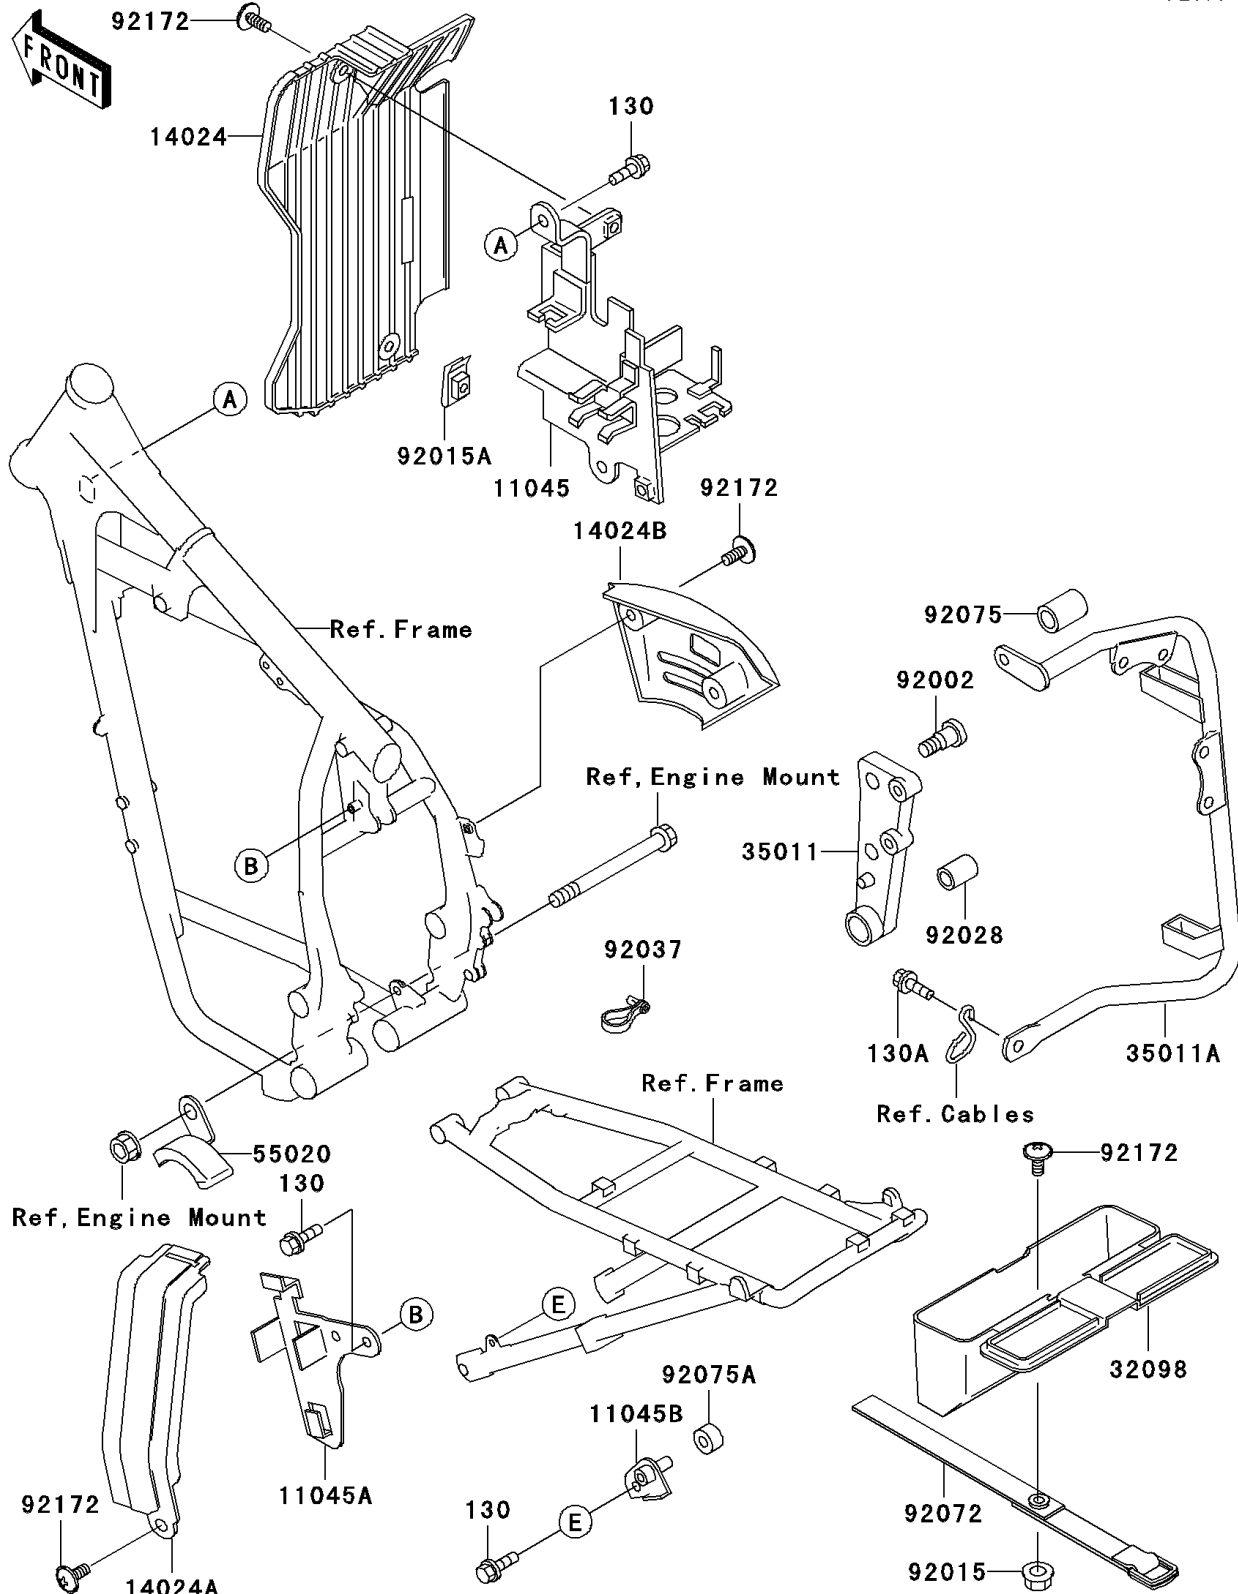

2004 KLR650 PARTS DIAGRAM

Frame Fittings

F2131

2004 KLR650 PARTS LIST

Frame Fittings

ITEM NAME	PART NUMBER	QUANTITY
BOLT-FLANGED (Ref # 130)	130J0612	4
BOLT-FLANGED,6X14,BLACK (Ref # 130A)	130J0614	2
BRACKET,ELECTRIC,RH (Ref # 11045)	11045-1358	1
BRACKET,ELECTRIC,LH (Ref # 11045A)	11045-1359	1
BRACKET (Ref # 11045B)	11045-1360	1
COVER,FRONT RESERVOIR (Ref # 14024)	14024-1372	1
COVER,SIDE STAND SWITCH (Ref # 14024A)	14024-1373	1
COVER,RESERVOIR TANK (Ref # 14024B)	14024-1470	1
CASE-TOOL,F.BLACK (Ref # 32098)	32098-1074-6Z	1
STAY (Ref # 35011)	35011-1327	1
STAY,HORN&RESERVOIR TANK (Ref # 35011A)	35011-1370	1
GUARD,CHAIN (Ref # 55020)	55020-1266	1
BOLT,SOCKET,8X23.5 (Ref # 92002)	92002-1598	2
NUT,FLANGED,6MM,BLACK (Ref # 92015)	92015-1233	1
NUT,6MM (Ref # 92015A)	92015-1602	1
BUSHING (Ref # 92028)	92028-1259	1
CLAMP,SPEED,L=80.5 (Ref # 92037)	92037-1903	1
BAND,TOOL CASE (Ref # 92072)	92072-1219	1
DAMPER (Ref # 92075)	92075-1941	1
DAMPER (Ref # 92075A)	92075-243	1
SCREW,6X14 (Ref # 92172)	92172-0004	7