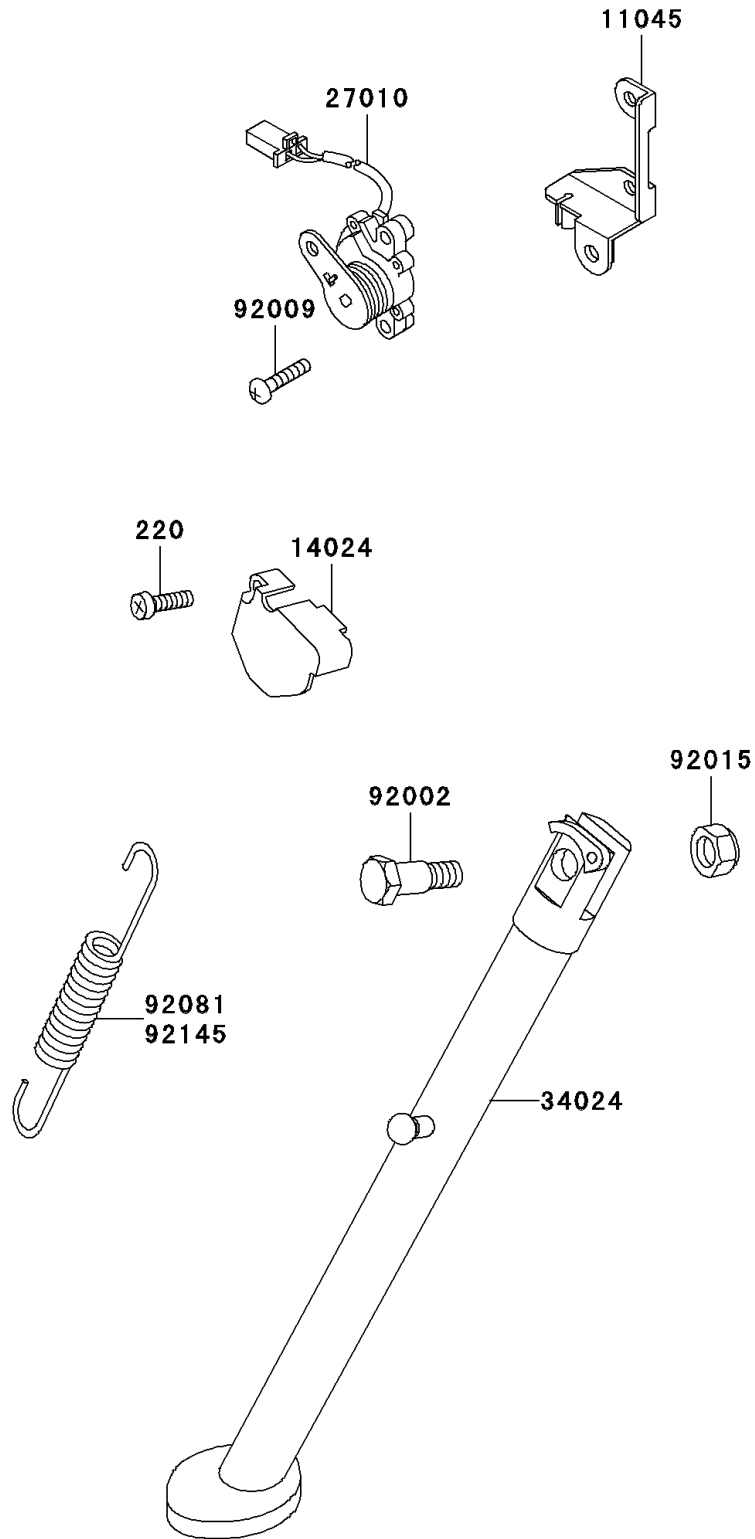

2001 KLR650 PARTS DIAGRAM

Stand(s)

F2190

2001 KLR650 PARTS LIST

Stand(s)

ITEM NAME	PART NUMBER	QUANTITY
SCREW-PAN-CROSS (Ref # 220)	220F0516	1
COVER,SIDE STAND (Ref # 14024)	14024-1474	1
SWITCH,SIDE STAND (Ref # 27010)	27010-1257	1
STAND-SIDE,SILVER NO.25 (Ref # 34024)	34024-1221-CE	1
BOLT,SIDE STAND (Ref # 92002)	92002-1813	1
SCREW,5X25 (Ref # 92009)	92009-1657	2
NUT,LOCK,10MM,BLACK (Ref # 92015)	92015-1188	1
SPRING,SIDE STAND (Ref # 92081)	92081-1376	1
BRACKET,SIDE STAND SWITCH (Ref # 11045)	11045-1364	1