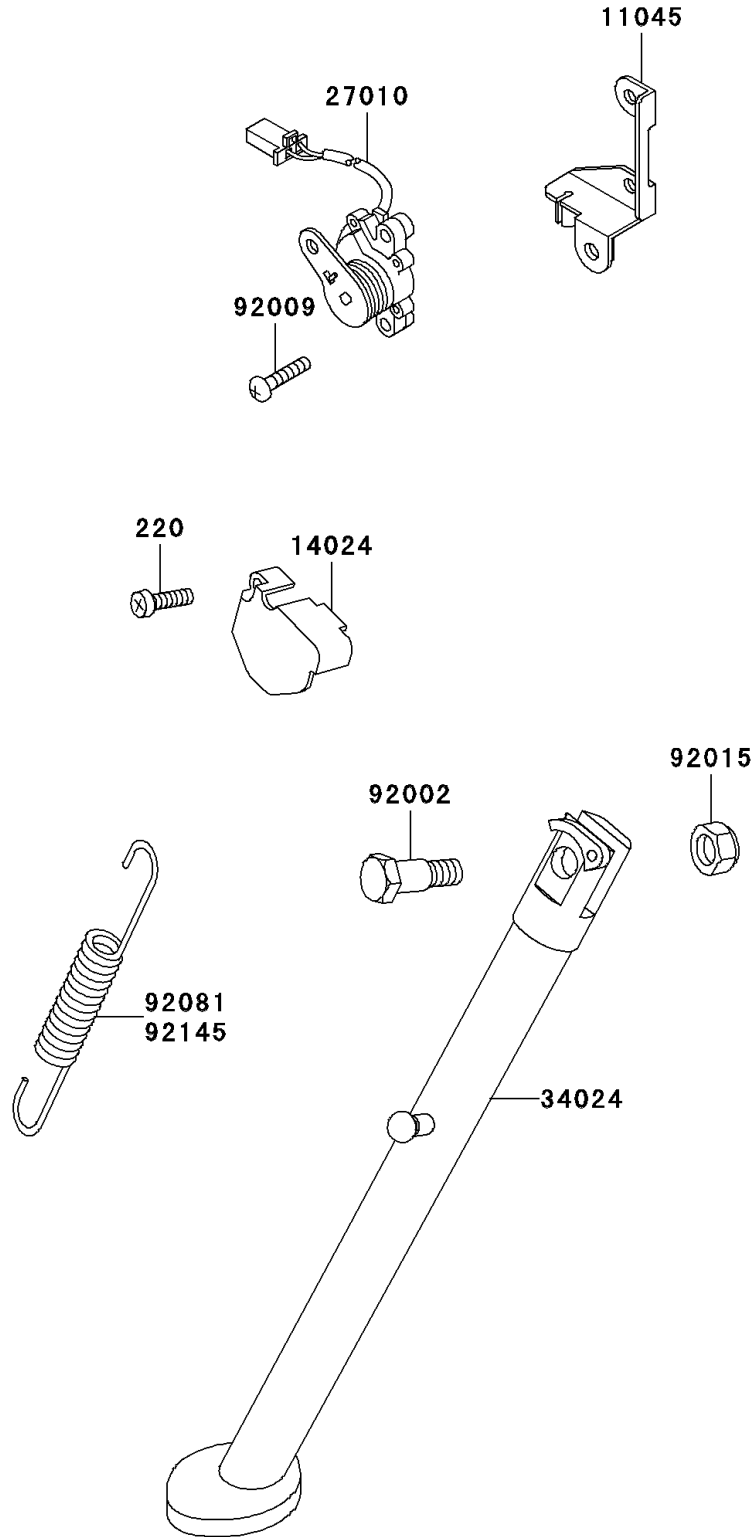

# 2003 KLR650 PARTS DIAGRAM

Stand(s)

F2190

## 2003 KLR650 PARTS LIST

Stand(s)

ITEM NAME	PART NUMBER	QUANTITY
SCREW-PAN-CROSS (Ref # 220)	220F0516	1
COVER,SIDE STAND (Ref # 14024)	14024-1474	1
SWITCH,SIDE STAND (Ref # 27010)	27010-1257	1
STAND-SIDE,SILVER NO.25 (Ref # 34024)	34024-1221-CE	1
BOLT,SIDE STAND (Ref # 92002)	92002-1813	1
SCREW,5X25 (Ref # 92009)	92009-1657	2
NUT,LOCK,10MM,BLACK (Ref # 92015)	92015-1188	1
SPRING,SIDE STAND (Ref # 92081)	92081-1376	1
BRACKET,SIDE STAND SWITCH (Ref # 11045)	11045-1364	1