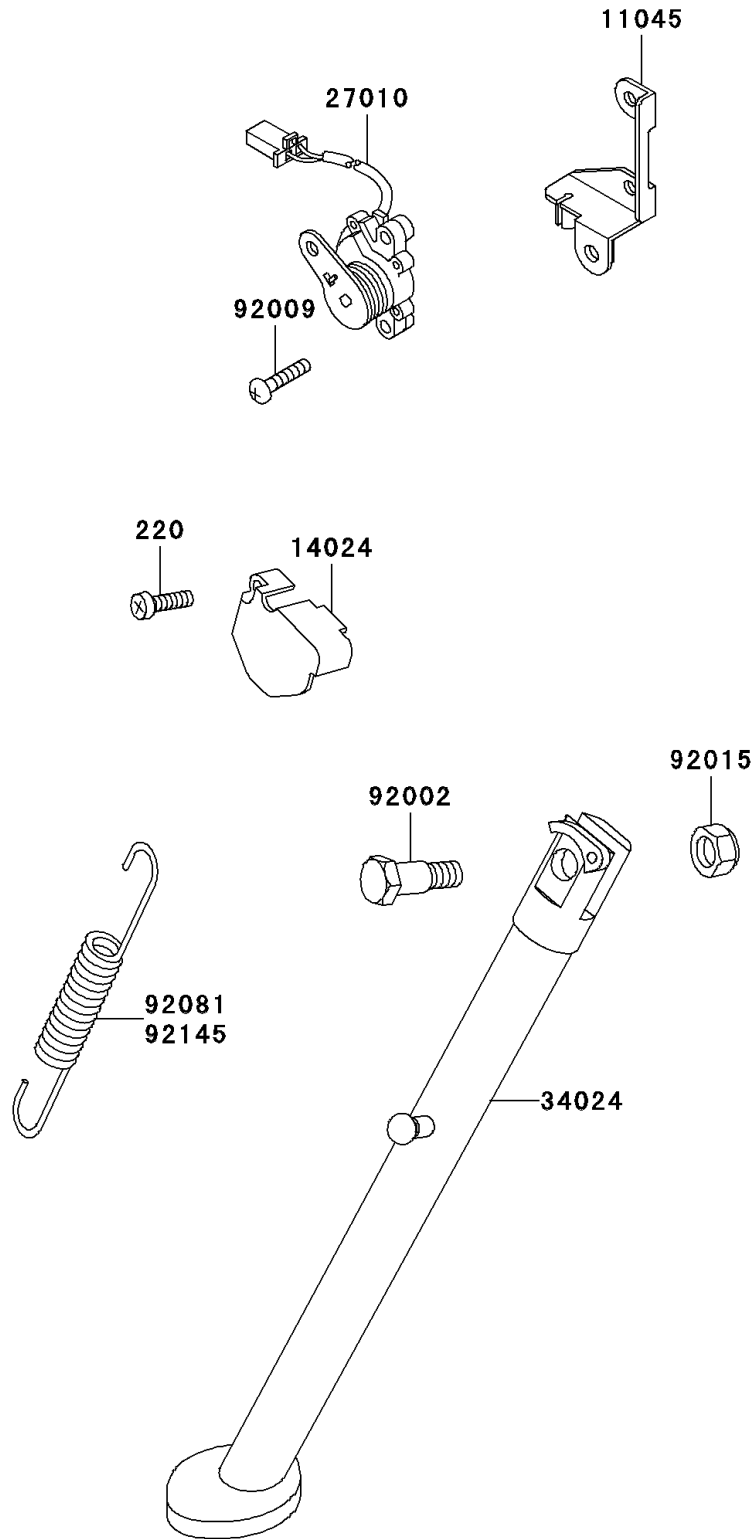

2003 KLR650 PARTS DIAGRAM

Stand(s)

F2190

2003 KLR650 PARTS LIST

Stand(s)

ITEM NAME	PART NUMBER	QUANTITY
SCREW-PAN-CROSS (Ref # 220)	220F0516	1
COVER,SIDE STAND (Ref # 14024)	14024-1474	1
SWITCH,SIDE STAND (Ref # 27010)	27010-1257	1
STAND-SIDE,SILVER NO.25 (Ref # 34024)	34024-1221-CE	1
BOLT,SIDE STAND (Ref # 92002)	92002-1813	1
SCREW,5X25 (Ref # 92009)	92009-1657	2
NUT,LOCK,10MM,BLACK (Ref # 92015)	92015-1188	1
SPRING,SIDE STAND (Ref # 92081)	92081-1376	1
BRACKET,SIDE STAND SWITCH (Ref # 11045)	11045-1364	1