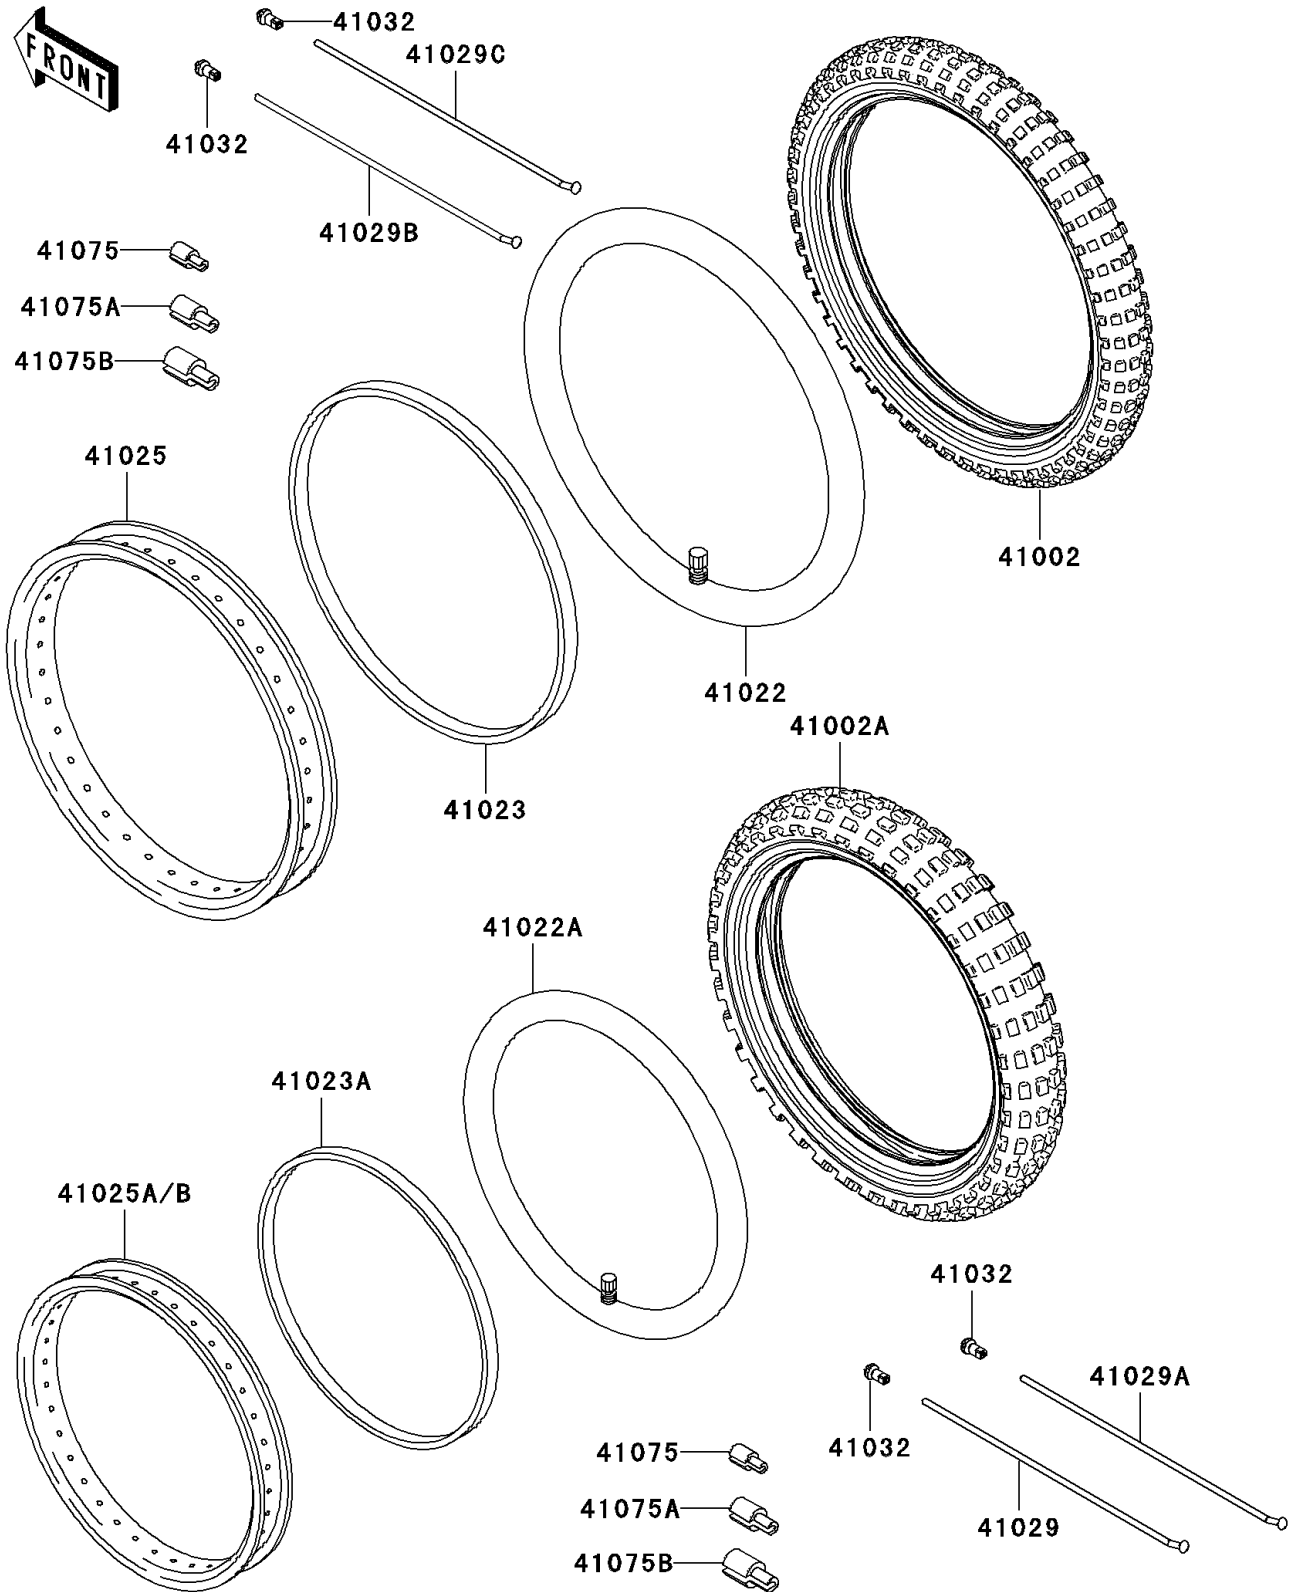

2003 KLR650 PARTS DIAGRAM

Wheels/Tires(A15-A17)

F2210

2003 KLR650 PARTS LIST

Wheels/Tires(A15-A17)

ITEM NAME	PART NUMBER	QUANTITY
TIRE,FR,90/90-21 54S,K750(D) (Ref # 41002)	41002-1620	1
TIRE,RR,130/80-17 65S,K750(D) (Ref # 41002A)	41002-1625	1
TUBE-TIRE,2.75/3.00-21(DUNLOP) (Ref # 41022)	41022-036	1
TUBE-TIRE,4.00/5.10-17(D) (Ref # 41022A)	41022-1161	1
BAND-RIM,80/100-21(D) (Ref # 41023)	41023-1069	1
BAND-RIM,4.00/5.10-17(D) (Ref # 41023A)	41023-1095	1
RIM,FR,1.60X21 (Ref # 41025)	41025-1112	1
RIM,RR,2.50X17 (Ref # 41025B)	41025-1445	1
SPOKE-INNER,RR,LH,155MMX170D (Ref # 41029)	41029-1167	18
SPOKE-INNER,RR,RH,178MMX172D (Ref # 41029A)	41029-1168	18
SPOKE-INNER,FR,LH,236MMX160D (Ref # 41029B)	41029-1307	18
SPOKE-INNER,FR,RH,238MMX160D (Ref # 41029C)	41029-1308	18
NIPPLE-SPOKE,8X9X20(+) (Ref # 41032)	41032-1054	72
BALANCER-WHEEL,10G (Ref # 41075)	41075-1007	AR
BALANCER-WHEEL,20G (Ref # 41075A)	41075-1008	AR
BALANCER-WHEEL,30G (Ref # 41075B)	41075-1009	AR