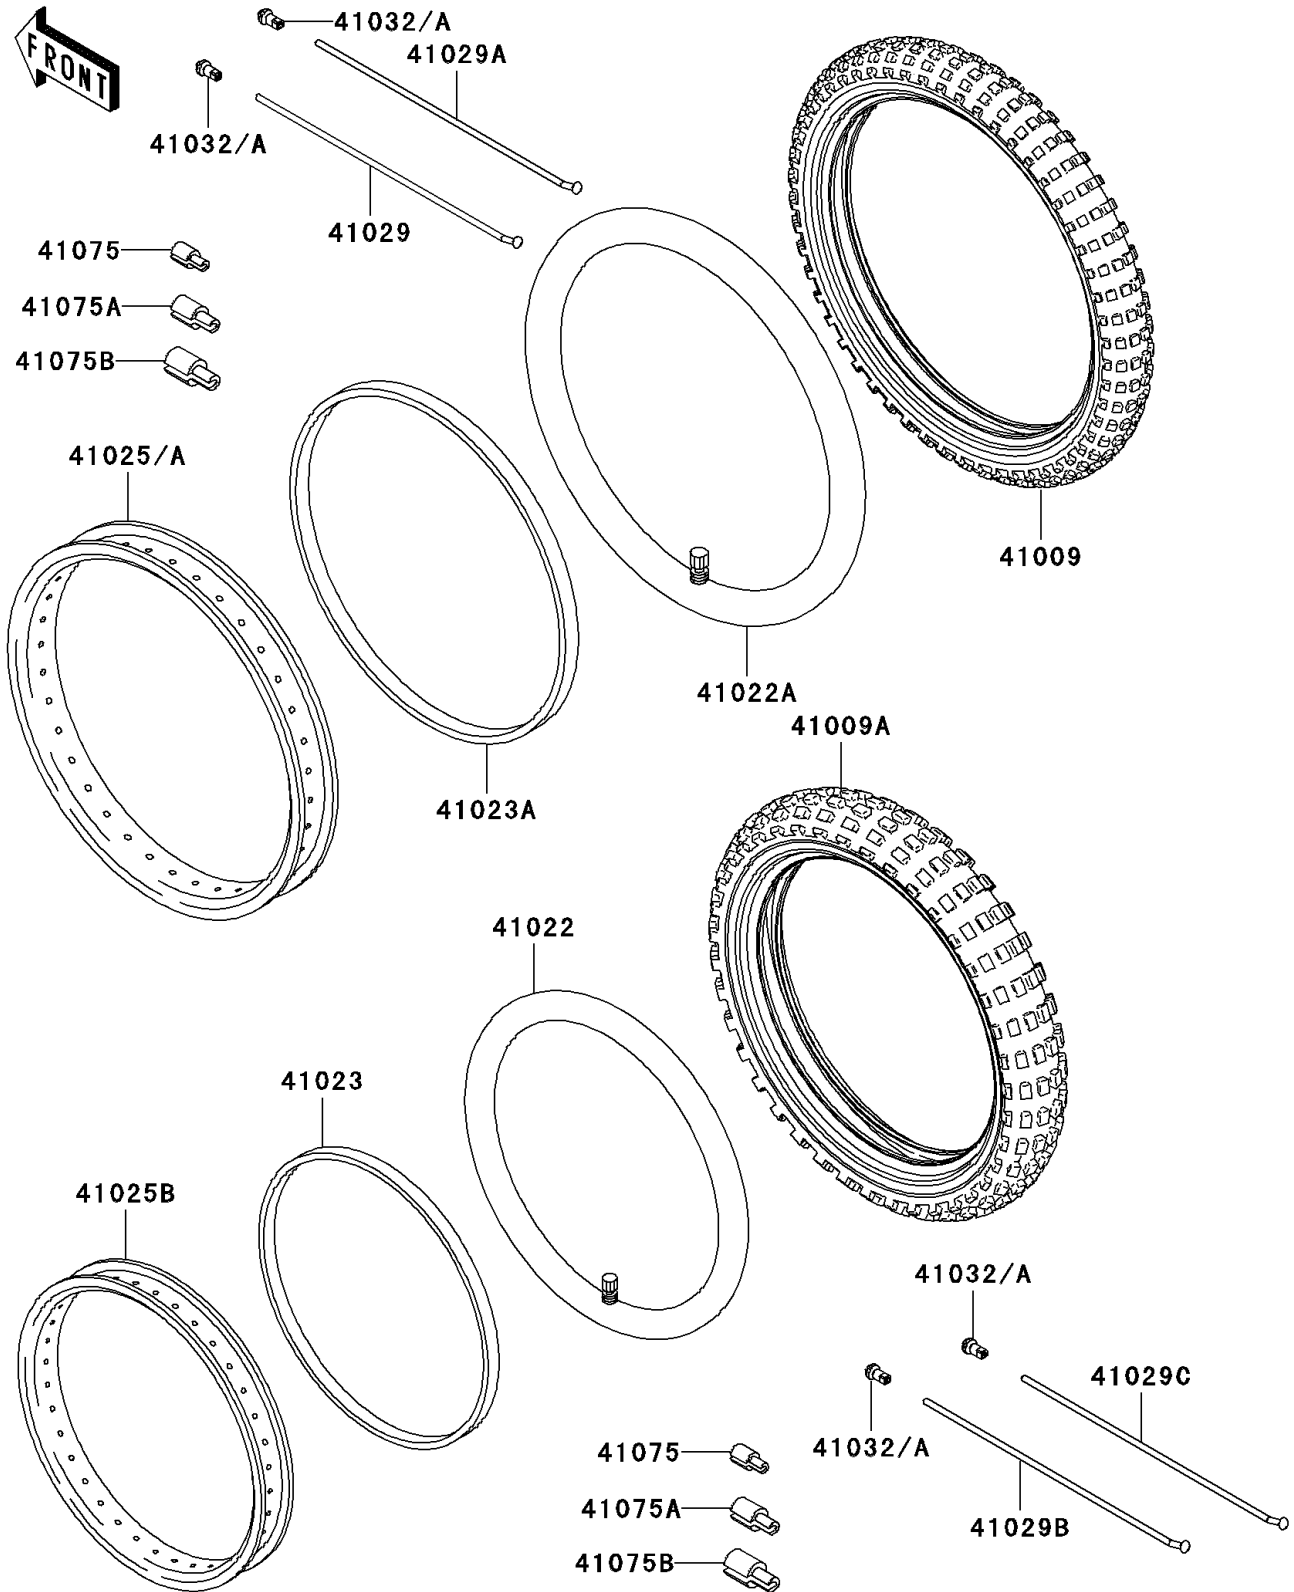

# 2005 KLR650 PARTS DIAGRAM

Wheels/Tires(A18/A19)

F2210A

## 2005 KLR650 PARTS LIST

Wheels/Tires(A18/A19)

| ITEM NAME                                    | PART NUMBER   | QUANTITY |
|--|---------------|----------|
| TIRE,FR,90/90-21 54S,K750(D) (Ref # 41009)   | 41009-0001    | 1        |
| TIRE,RR,130/80-17 65S,K750(D) (Ref # 41009A) | 41009-0002    | 1        |
| TUBE-TIRE,130/80-17(D) (Ref # 41022)         | 41022-0003    | 1        |
| TUBE-TIRE,80/100-21(D) (Ref # 41022A)        | 41022-1244    | 1        |
| BAND-RIM,17XWM/MT2.15-2.50(D) (Ref # 41023)  | 41023-0001    | 1        |
| BAND-RIM,21XWM1.60-1.85(D) (Ref # 41023A)    | 41023-1144    | 1        |
| RIM,FR,1.60X21,SILVER (Ref # 41025)          | 41025-0033-WA | 1        |
| RIM,RR,2.50X17 (Ref # 41025B)                | 41025-1445    | 1        |
| SPOKE-INNER,FR,LH,236MMX160D (Ref # 41029)   | 41029-1343    | 18       |
| SPOKE-INNER,FR,RH,238MMX160D (Ref # 41029A)  | 41029-1344    | 18       |
| SPOKE-INNER,RR,LH,155MMX170D (Ref # 41029B)  | 41029-1345    | 18       |
| SPOKE-INNER,RR,RH,178MMX172D (Ref # 41029C)  | 41029-1346    | 18       |
| NIPPLE-SPOKE,8X9X20(+) (Ref # 41032)         | 41032-0003    | 72       |
| BALANCER-WHEEL,10G (Ref # 41075)             | 41075-1007    | AR       |
| BALANCER-WHEEL,20G (Ref # 41075A)            | 41075-1008    | AR       |
| BALANCER-WHEEL,30G (Ref # 41075B)            | 41075-1009    | AR       |