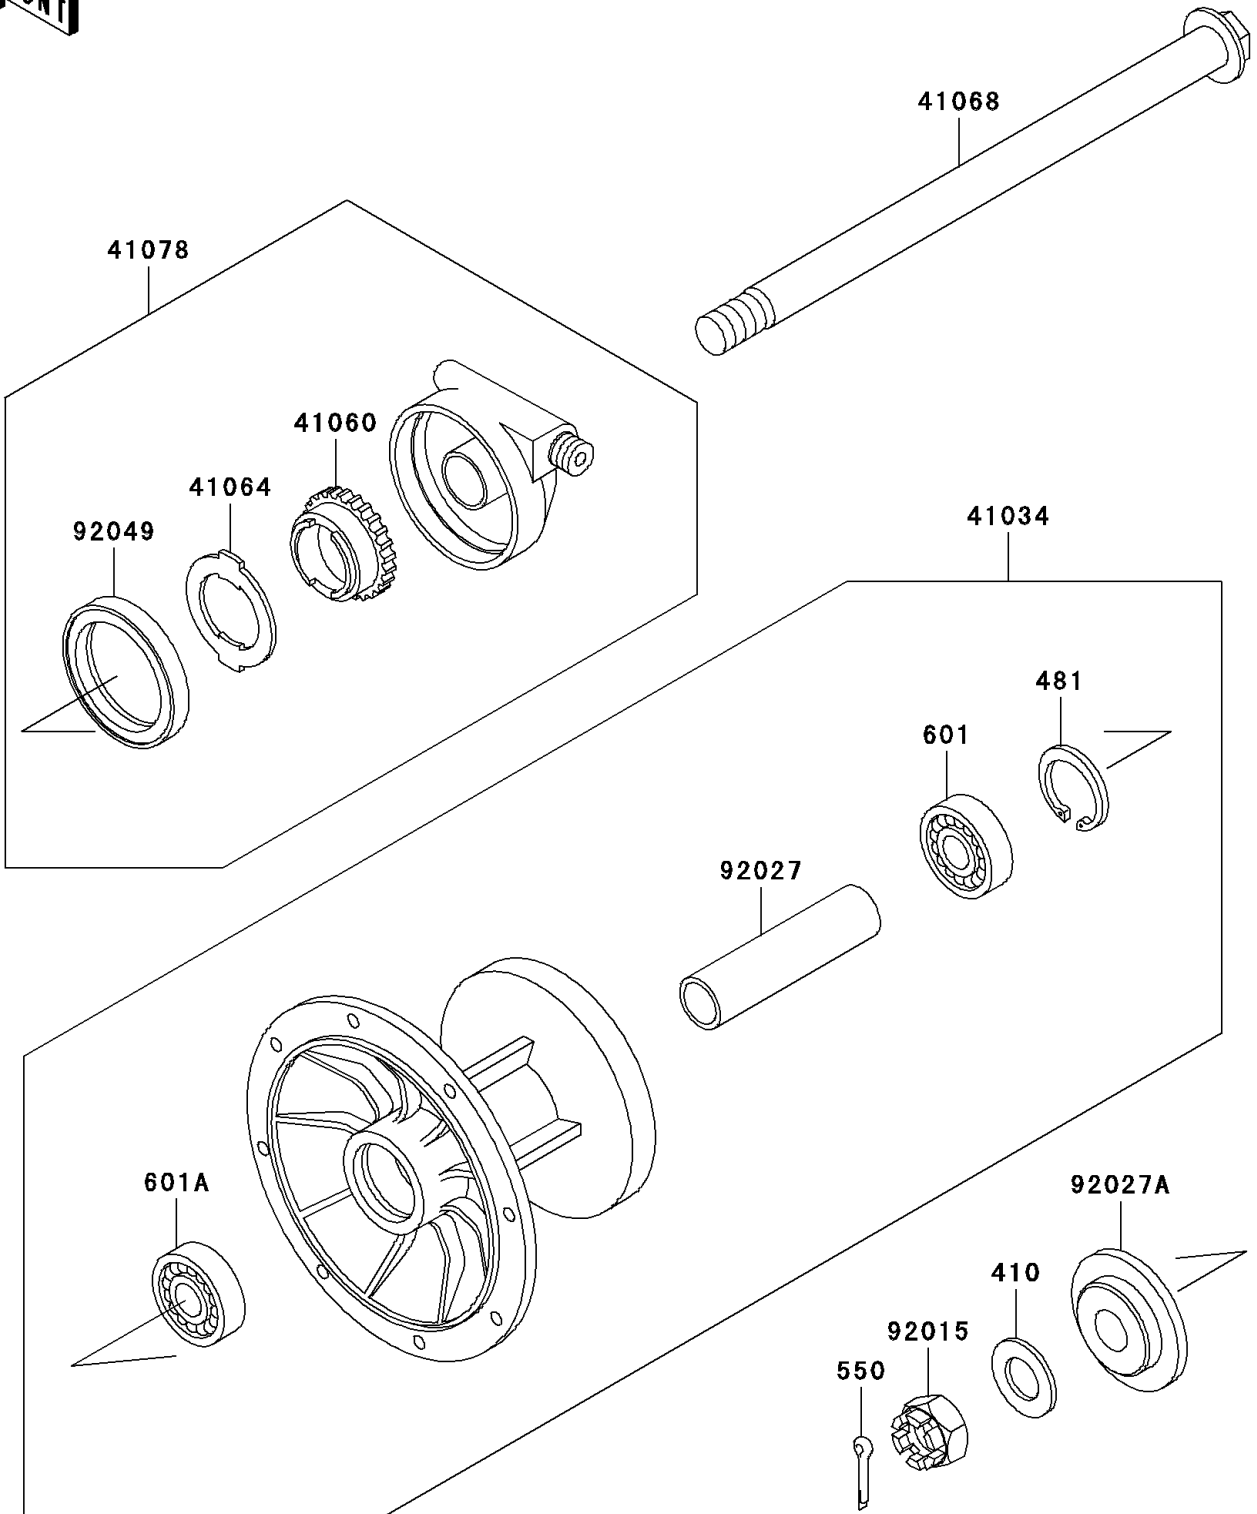

2001 KLR650 PARTS DIAGRAM

Front Hub

F2230

2001 KLR650 PARTS LIST

Front Hub

ITEM NAME	PART NUMBER	QUANTITY
WASHER-PLAIN-SMALL,14MM (Ref # 410)	410B1400	1
CIRCLIP-TYPE-C,35MM (Ref # 481)	481J3500	1
PIN-COTTER,3.0X25 (Ref # 550)	550D3025	1
BEARING-BALL,#6202UG (Ref # 601)	601B6202UG	1
BEARING-BALL,#6203UG (Ref # 601A)	601B6203UG	1
DRUM-ASSY,FRONT BRAKE (Ref # 41034)	41034-1153	1
GEAR-METER SCREW,24T (Ref # 41060)	41060-1101	1
RECEIVER-SPEEDOMETER (Ref # 41064)	41064-1051	1
AXLE,FR (Ref # 41068)	41068-1236	1
CASE-ASSY-METER GEAR (Ref # 41078)	41078-1051	1
NUT,CASTLE,14MM (Ref # 92015)	92015-1765	1
COLLAR,FRONT BRAKE DRUM,L=79 (Ref # 92027)	92027-1683	1
COLLAR (Ref # 92027A)	92027-1864	1
SEAL-OIL,METER GEAR CASE (Ref # 92049)	92049-1172	1