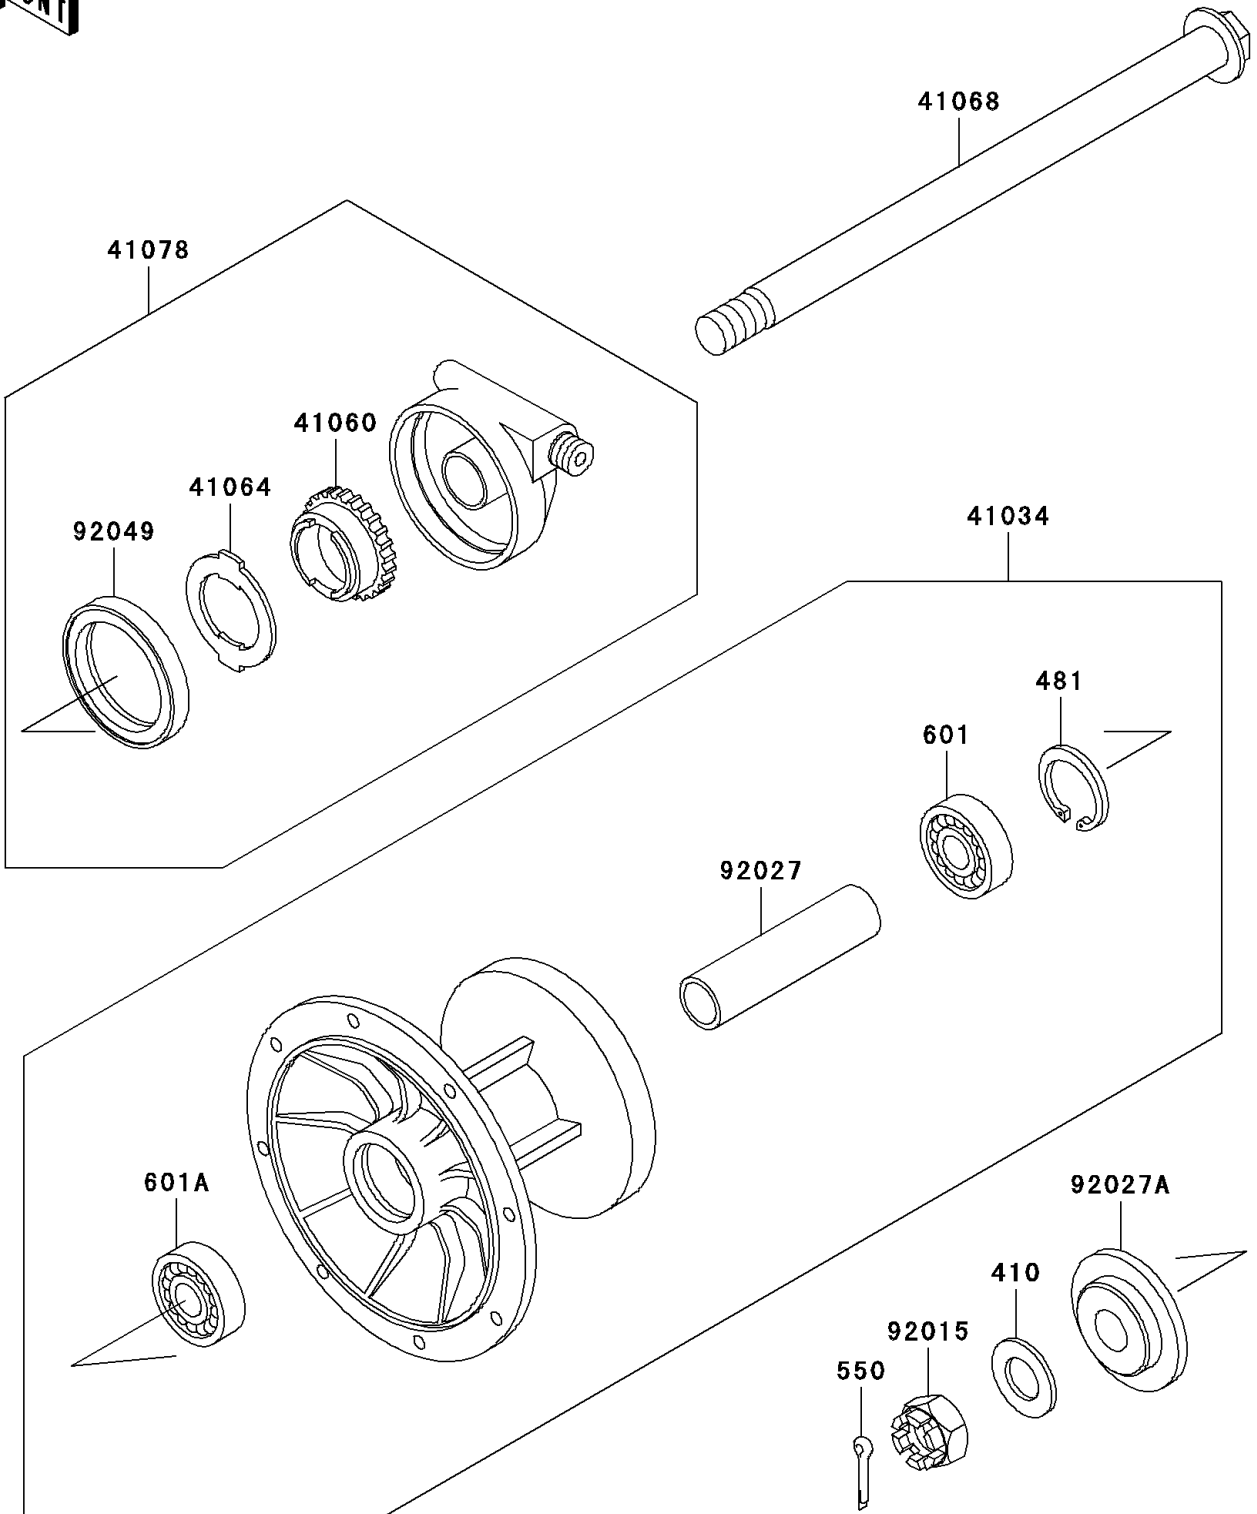

2003 KLR650 PARTS DIAGRAM

Front Hub

F2230

2003 KLR650 PARTS LIST

Front Hub

ITEM NAME	PART NUMBER	QUANTITY
WASHER-PLAIN-SMALL,14MM (Ref # 410)	410B1400	1
CIRCLIP-TYPE-C,35MM (Ref # 481)	481J3500	1
PIN-COTTER,3.0X25 (Ref # 550)	550D3025	1
BEARING-BALL,#6202UG (Ref # 601)	601B6202UG	1
BEARING-BALL,#6203UG (Ref # 601A)	601B6203UG	1
DRUM-ASSY,FRONT BRAKE (Ref # 41034)	41034-1153	1
GEAR-METER SCREW,24T (Ref # 41060)	41060-1101	1
RECEIVER-SPEEDOMETER (Ref # 41064)	41064-1051	1
AXLE,FR (Ref # 41068)	41068-1236	1
CASE-ASSY-METER GEAR (Ref # 41078)	41078-1051	1
NUT,CASTLE,14MM (Ref # 92015)	92015-1765	1
COLLAR,FRONT BRAKE DRUM,L=79 (Ref # 92027)	92027-1683	1
COLLAR (Ref # 92027A)	92027-1864	1
SEAL-OIL,METER GEAR CASE (Ref # 92049)	92049-1172	1