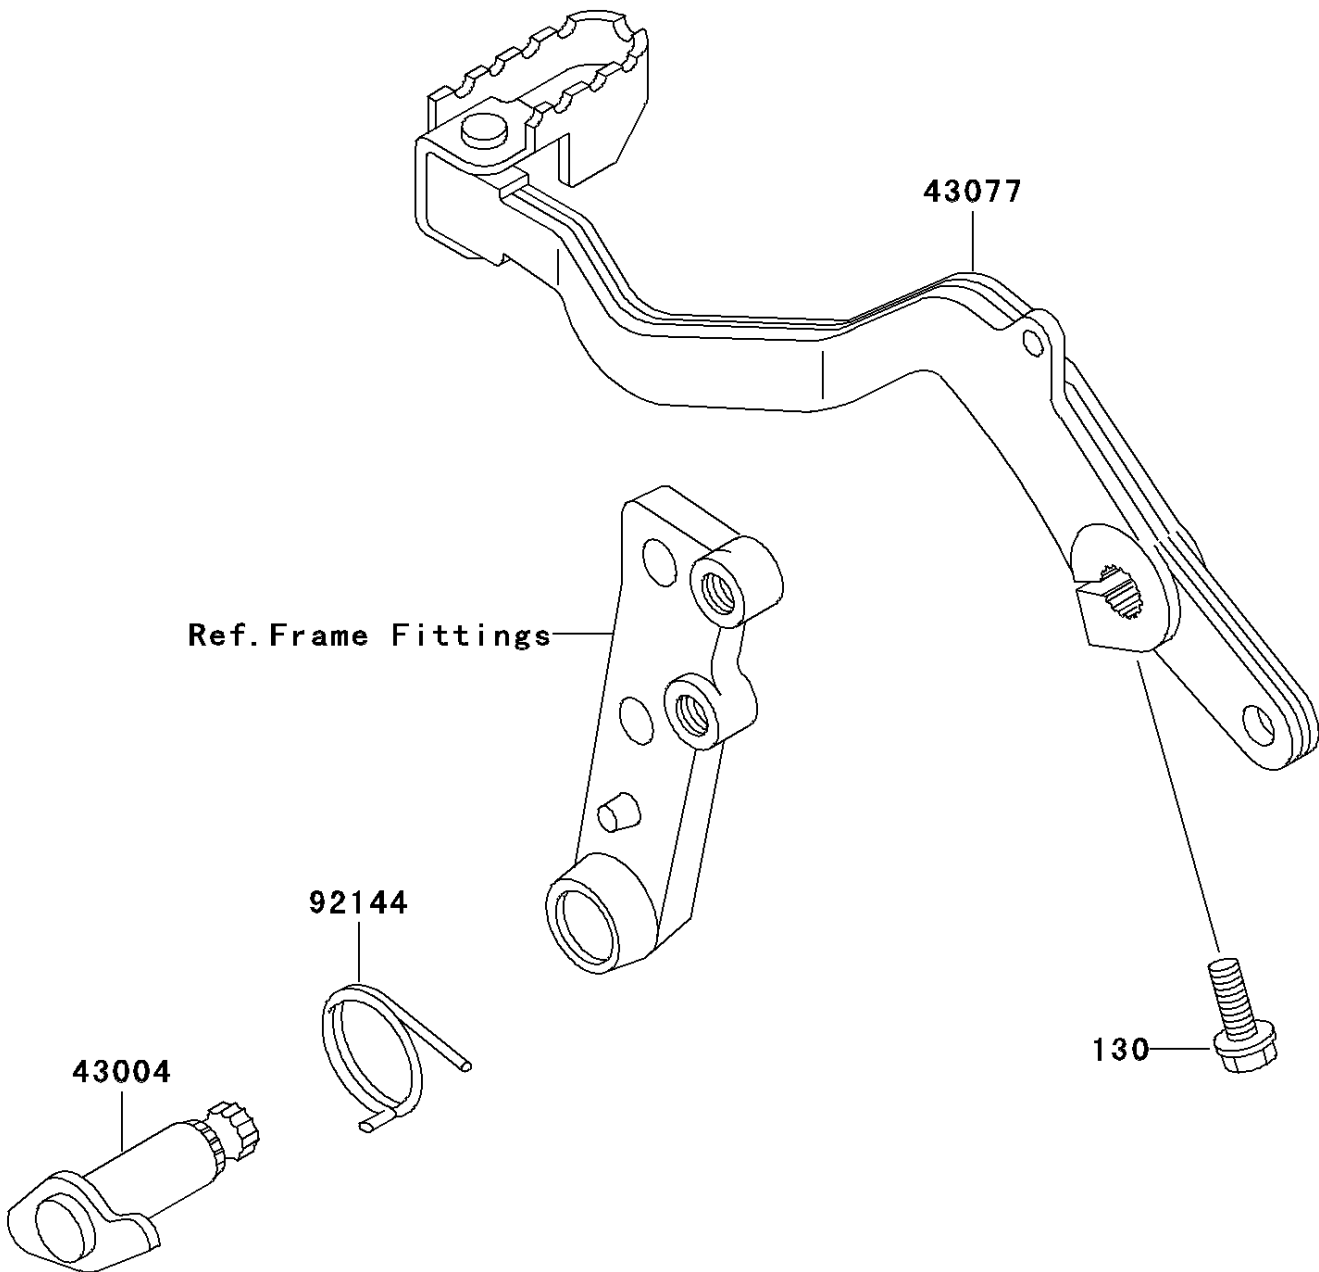

2005 KLR650 PARTS DIAGRAM

Brake Pedal

F2260

2005 KLR650 PARTS LIST

Brake Pedal

ITEM NAME	PART NUMBER	QUANTITY
BOLT-FLANGED (Ref # 130)	130H0622	1
SHAFT-BRAKE (Ref # 43004)	43004-1120	1
LEVER-ASSY-BRAKE,PEDAL (Ref # 43077)	43077-1065	1
SPRING,BRAKE PEDAL RETURN (Ref # 92144)	92144-1082	1