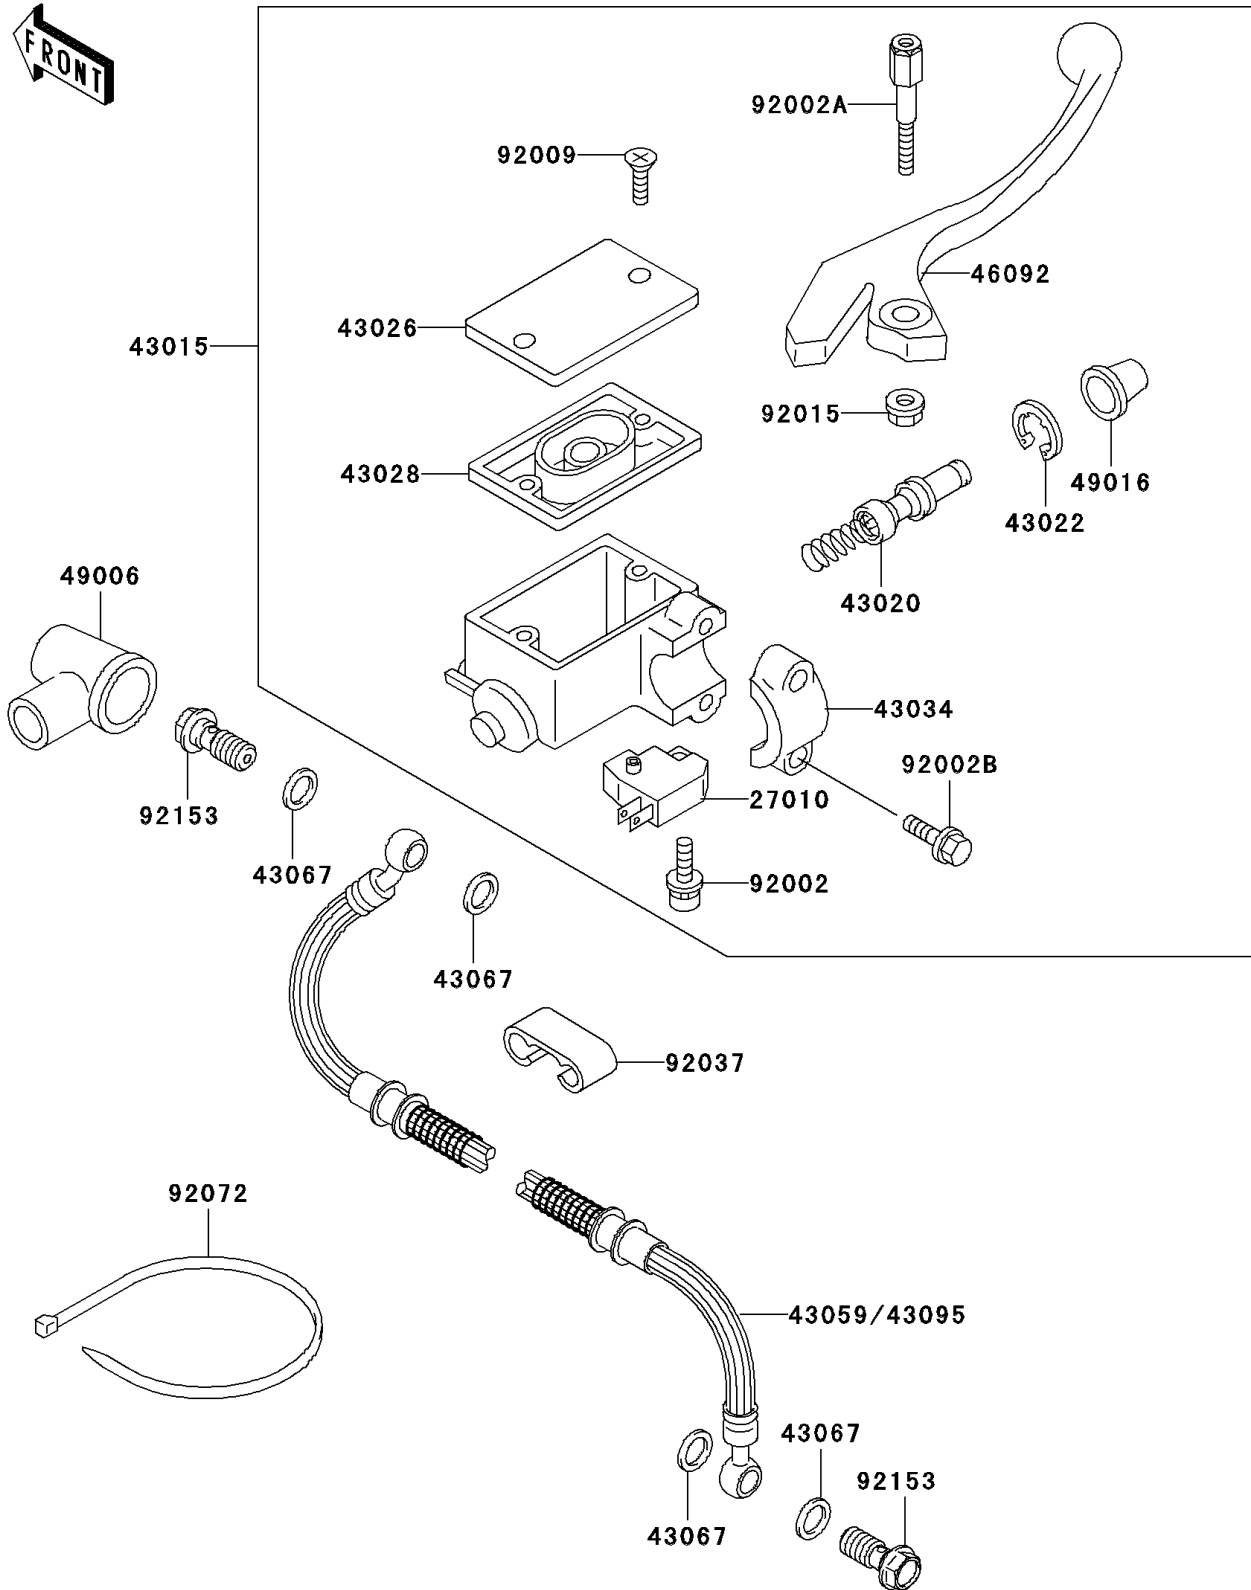

2001 KLR650 PARTS DIAGRAM

Front Master Cylinder

F2291

2001 KLR650 PARTS LIST

Front Master Cylinder

ITEM NAME	PART NUMBER	QUANTITY
SWITCH,BRAKE (Ref # 27010)	27010-1170	1
CYLINDER-ASSY-MASTER,FR (Ref # 43015)	43015-1475	1
PISTON-COMP-BRAKE (Ref # 43020)	43020-1031	1
STOPPER-BRAKE,PISTON (Ref # 43022)	43022-1010	1
CAP-BRAKE (Ref # 43026)	43026-1074	1
DIAPHRAGM (Ref # 43028)	43028-1061	1
HOLDER-BRAKE,MASTER CYLINDER (Ref # 43034)	43034-1016	1
HOSE-BRAKE,FR (Ref # 43059)	43059-1800	1
WASHER,10.5X15X1.5 (Ref # 43067)	43067-001	4
LEVER-GRIP,FRONT BRAKE (Ref # 46092)	46092-1135	1
BOOT,DUST (Ref # 49006)	49006-1040	1
COVER-SEAL,MASTER CYLINDER (Ref # 49016)	49016-1044	1
BOLT,SCREW,4X12 (Ref # 92002)	92002-1323	1
BOLT,LEVER SET (Ref # 92002A)	92002-1879	1
BOLT (Ref # 92002B)	92002-1894	2
SCREW,4MM (Ref # 92009)	92009-1458	2
NUT,FLANGED,6MM,BLACK (Ref # 92015)	92015-1233	1
CLAMP,BRAKE HOSE (Ref # 92037)	92037-1529	2
BAND,L=365 (Ref # 92072)	92072-1197	1
BOLT,OIL,L=23 (Ref # 92153)	92153-0627	2