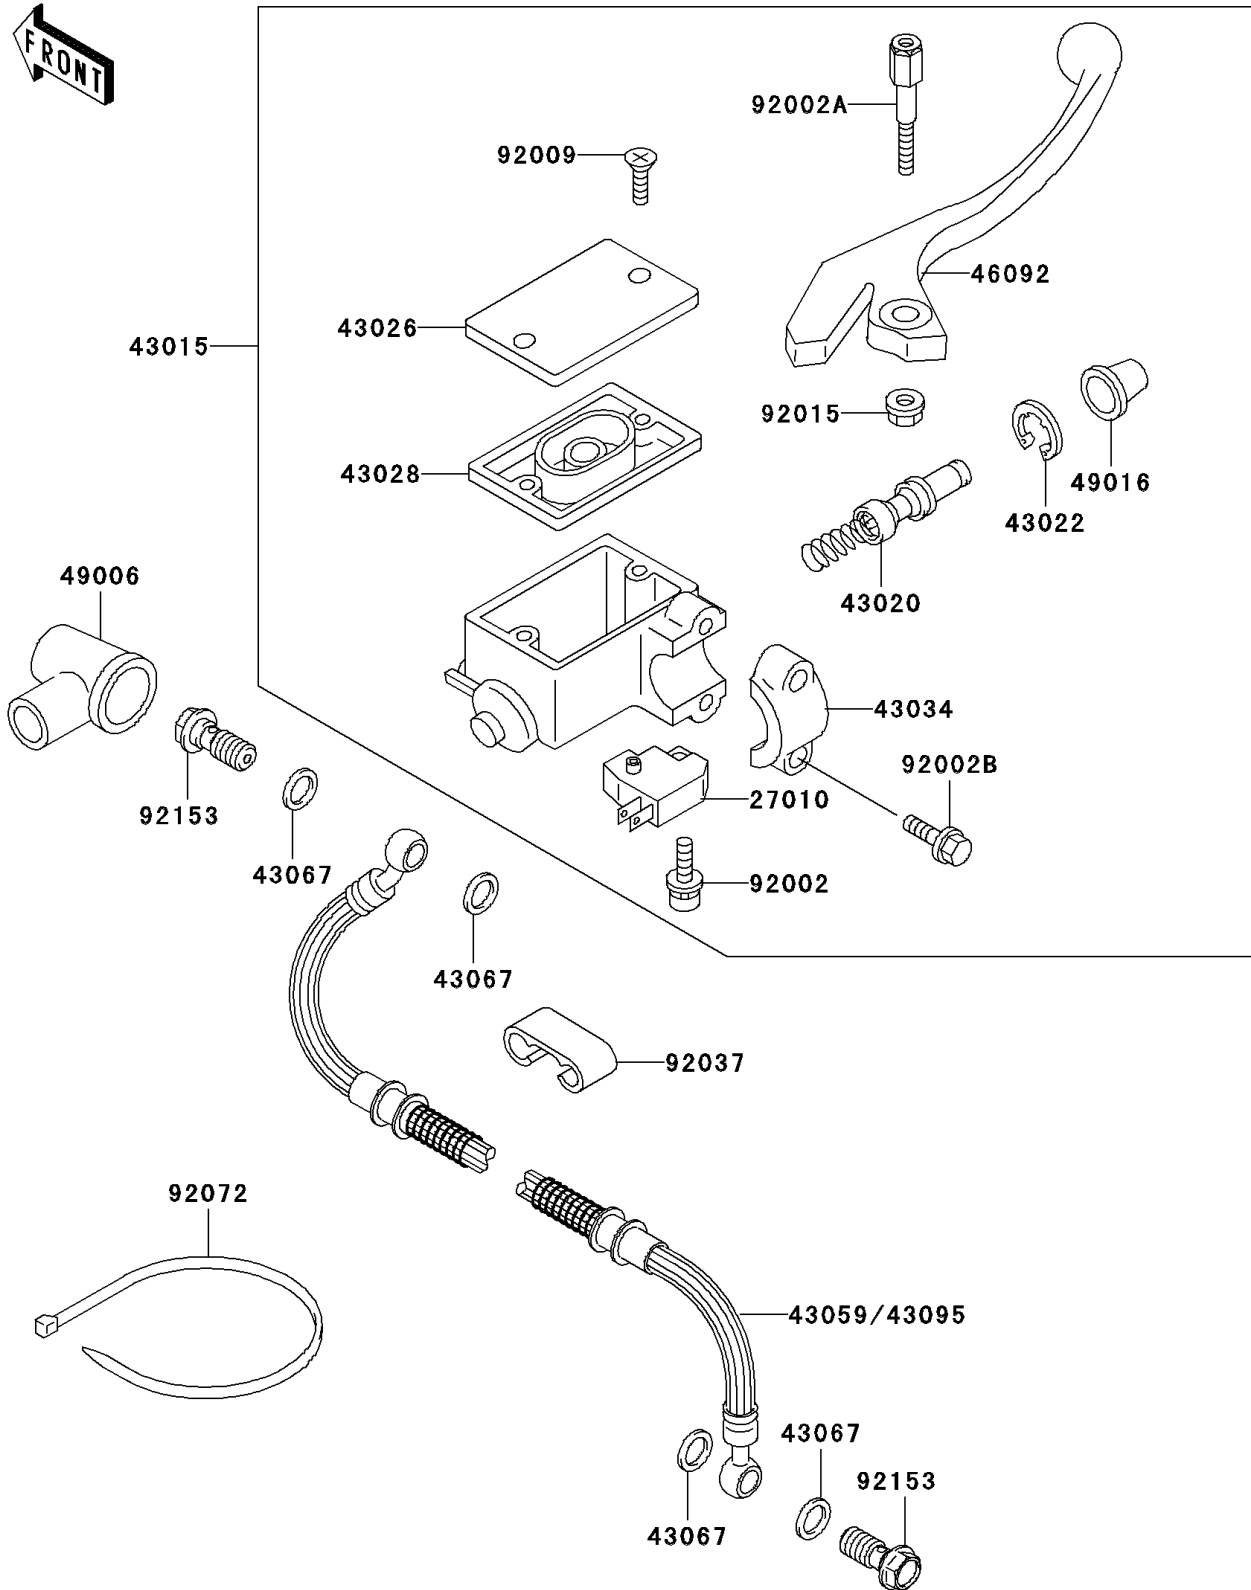

2003 KLR650 PARTS DIAGRAM

Front Master Cylinder

F2291

2003 KLR650 PARTS LIST

Front Master Cylinder

ITEM NAME	PART NUMBER	QUANTITY
SWITCH,BRAKE (Ref # 27010)	27010-1170	1
CYLINDER-ASSY-MASTER,FR (Ref # 43015)	43015-1475	1
PISTON-COMP-BRAKE (Ref # 43020)	43020-1031	1
STOPPER-BRAKE,PISTON (Ref # 43022)	43022-1010	1
CAP-BRAKE (Ref # 43026)	43026-1074	1
DIAPHRAGM (Ref # 43028)	43028-1061	1
HOLDER-BRAKE,MASTER CYLINDER (Ref # 43034)	43034-1016	1
WASHER,10.5X15X1.5 (Ref # 43067)	43067-001	4
HOSE-BRAKE,FR (Ref # 43095)	43095-1340	1
LEVER-GRIP,FRONT BRAKE (Ref # 46092)	46092-1135	1
BOOT,DUST (Ref # 49006)	49006-1040	1
COVER-SEAL,MASTER CYLINDER (Ref # 49016)	49016-1044	1
BOLT,SCREW,4X12 (Ref # 92002)	92002-1323	1
BOLT,LEVER SET (Ref # 92002A)	92002-1879	1
BOLT (Ref # 92002B)	92002-1894	2
SCREW,4MM (Ref # 92009)	92009-1458	2
NUT,FLANGED,6MM,BLACK (Ref # 92015)	92015-1233	1
CLAMP,BRAKE HOSE (Ref # 92037)	92037-1529	2
BAND,L=365 (Ref # 92072)	92072-1197	1
BOLT,OIL,L=23 (Ref # 92153)	92153-0627	2