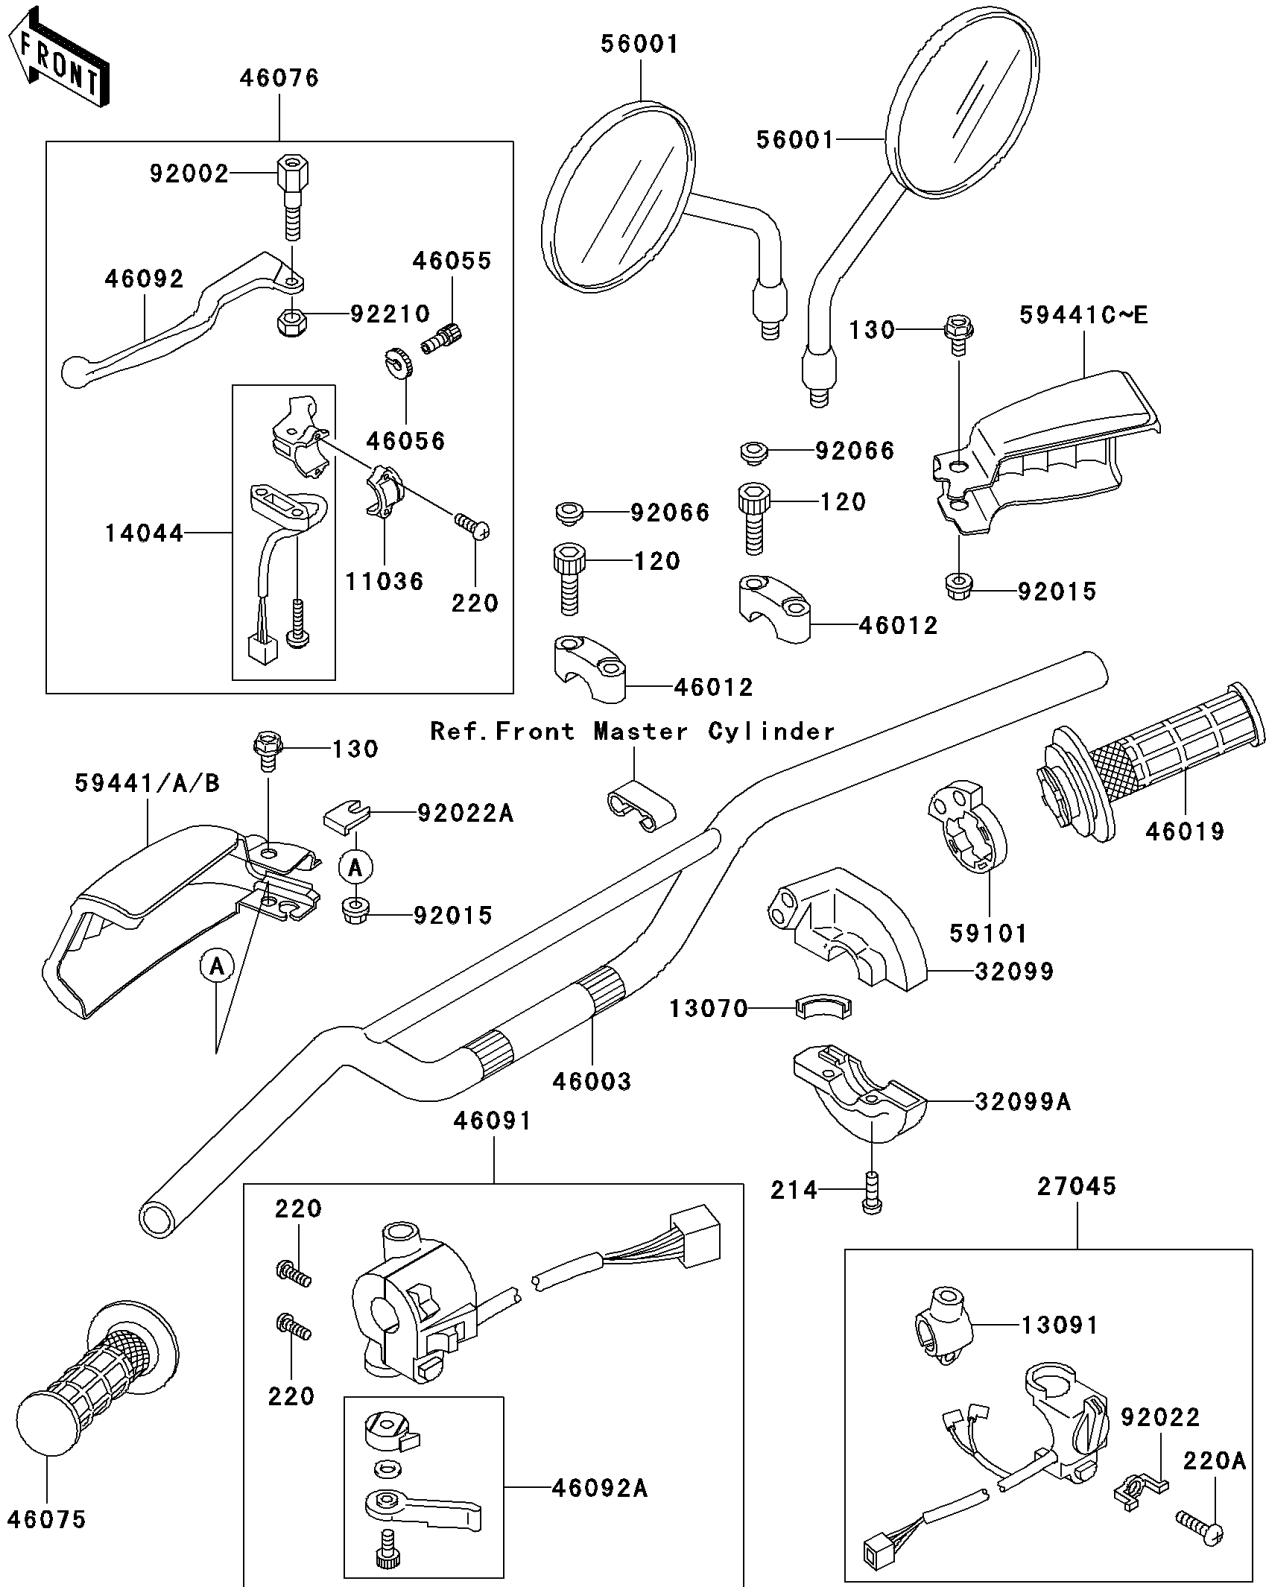

2001 KLR650 PARTS DIAGRAM

Handlebar

F2310

2001 KLR650 PARTS LIST

Handlebar

ITEM NAME	PART NUMBER	QUANTITY
BOLT-SOCKET,8X30,BLACK (Ref # 120)	120S0830	4
BOLT-FLANGED (Ref # 130)	130J0612	2
SCREW-PAN+- (Ref # 214)	214C0518	2
SCREW-PAN-CROSS (Ref # 220)	220F0514	4
SCREW-PAN-CROSS (Ref # 220A)	220F0620	1
BRACKET-A,LEVER HOLDER (Ref # 11036)	11036-1297	1
GUIDE,THROTTLE PEACE (Ref # 13070)	13070-1131	1
HOLDER,ENGINE STOP SWITCH (Ref # 13091)	13091-1255	1
HOLDER-CABLE,CLUTCH (Ref # 14044)	14044-1062	1
SWITCH-ASSY,ENGINE STOP (Ref # 27045)	27045-1071	1
CASE,THROTTLE,UPP (Ref # 32099)	32099-1072	1
CASE,THROTTLE,LWR (Ref # 32099A)	32099-1073	1
HANDLE (Ref # 46003)	46003-1153	1
HOLDER-HANDLE,UPP (Ref # 46012)	46012-1102	2
GRIP-ASSY,THROTTLE (Ref # 46019)	46019-1054	1
SCREW,CABLE ADJUST,8MM (Ref # 46055)	46055-009	1
NUT,CABLE ADJUST (Ref # 46056)	46056-006	1
GRIP,LH (Ref # 46075)	46075-1051	1
LEVER-ASSY-GRIP,CLUTCH (Ref # 46076)	46076-1142	1
HOUSING-ASSY-CONTROL,LH (Ref # 46091)	46091-1791	1
LEVER-GRIP,CLUTCH (Ref # 46092)	46092-1111	1
LEVER-GRIP,CHOKE (Ref # 46092A)	46092-1123	1
MIRROR-ASSY (Ref # 56001)	56001-1204	2
REEL,THROTTLE (Ref # 59101)	59101-1106	1
COVER-HANDLE,LH,O.GREEN (Ref # 59441B)	59441-1073-68	1
COVER-HANDLE,RH,O.GREEN (Ref # 59441E)	59441-1074-68	1
BOLT,LEVER SET (Ref # 92002)	92002-1880	1
NUT,LOCK,FLANGED,6MM (Ref # 92015)	92015-1603	2
WASHER,ENGINE STOP SWITCH (Ref # 92022)	92022-1474	1

2001 KLR650 PARTS LIST

Handlebar

ITEM NAME	PART NUMBER	QUANTITY
WASHER (Ref # 92022A)	92022-1896	1
PLUG (Ref # 92066)	92066-1216	4
NUT,LOCK,6MM (Ref # 92210)	92210-0006	1