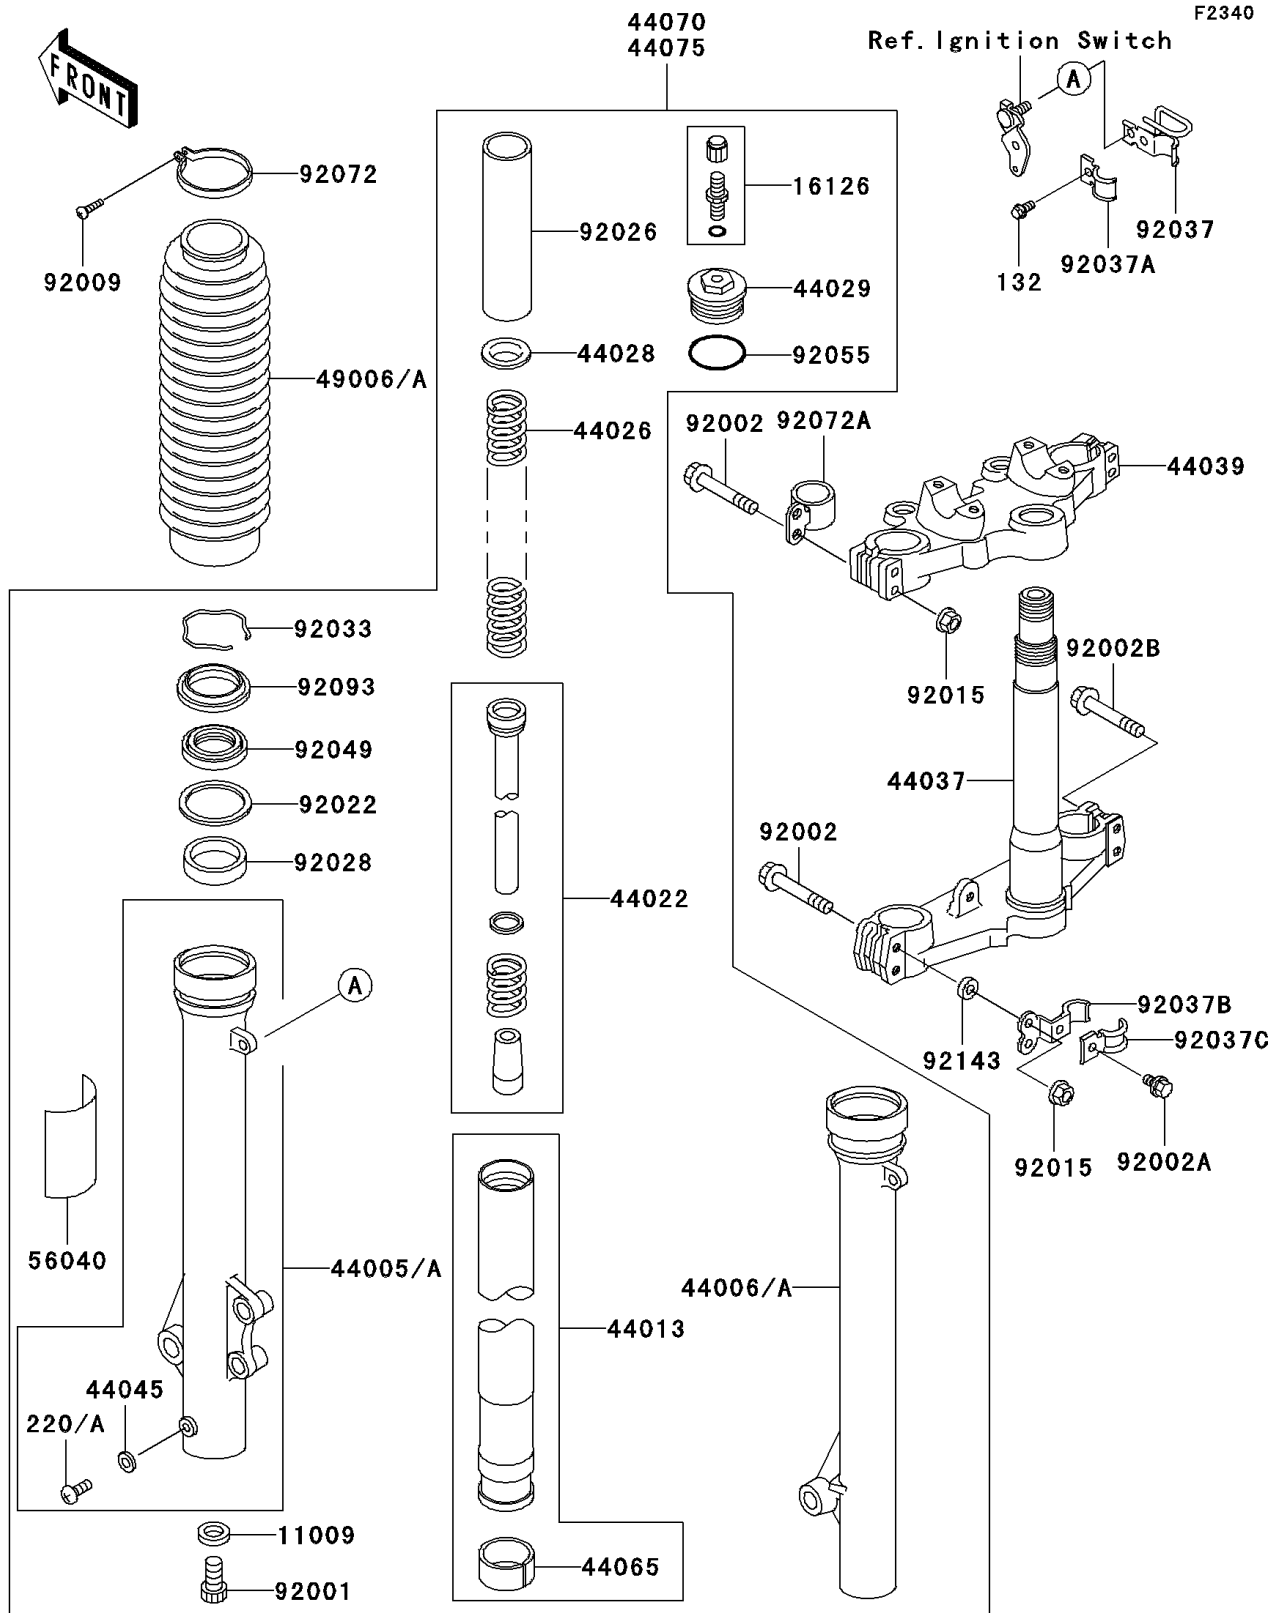

2003 KLR650 PARTS DIAGRAM

Front Fork

2003 KLR650 PARTS LIST

Front Fork

ITEM NAME	PART NUMBER	QUANTITY
GASKET,FORK CYLINDER BOLT (Ref # 11009)	11009-1127	2
VALVE,AIR (Ref # 16126)	16126-1052	2
PIPE-LEFT FORK OUTER (Ref # 44005A)	44005-1335	1
PIPE-RIGHT FORK OUTER (Ref # 44006A)	44006-1333	1
PIPE-FORK INNER (Ref # 44013)	44013-1264	2
CYLINDER-FORK (Ref # 44022)	44022-1211	2
SPRING-FRONT FORK (Ref # 44026)	44026-1369	2
GUIDE-FORK SPRING (Ref # 44028)	44028-1003	2
SEAT-FORK SPRING (Ref # 44029)	44029-1042	2
HOLDER-FORK UNDER (Ref # 44037)	44037-1207	1
HOLDER-FORK UPPER (Ref # 44039)	44039-1160	1
GASKET,FORK DRAIN PLUG (Ref # 44045)	44045-002	2
BUSHING-FRONT FORK,INNER PIPE (Ref # 44065)	44065-1057	2
DAMPER-SET-FORK (Ref # 44070)	44070-5141	1
BOOT,FORK,BLACK (Ref # 49006)	49006-1222-BD	2
LABEL-WARNING,FRONT FORK (Ref # 56040)	56040-1120	1
BOLT,FORK CYLINDER (Ref # 92001)	92001-1309	2
BOLT,FLANGED,8X55 (Ref # 92002)	92002-1158	6
BOLT (Ref # 92002A)	92002-1982	1
BOLT,FLANGED,8X45 (Ref # 92002B)	92002-1983	2
SCREW,4X16 (Ref # 92009)	92009-1348	2
NUT,FLANGED,8MM (Ref # 92015)	92015-1408	8
WASHER (Ref # 92022)	92022-1242	2
SPACER (Ref # 92026)	92026-1294	2
BUSHING (Ref # 92028)	92028-1125	2
RING-SNAP,FORK (Ref # 92033)	92033-1047	2
CLAMP,HOSE (Ref # 92037)	92037-1897	1
CLAMP,HOSE (Ref # 92037A)	92037-1898	1
CLAMP (Ref # 92037B)	92037-1913	1

2003 KLR650 PARTS LIST

Front Fork

ITEM NAME	PART NUMBER	QUANTITY
CLAMP (Ref # 92037C)	92037-1931	1
SEAL-OIL,FRONT FORK (Ref # 92049)	92049-1180	2
RING-O,FRONT FORK TOP CAP (Ref # 92055)	92055-1050	2
BAND,BOOT (Ref # 92072)	92072-1171	2
BAND,CABLE (Ref # 92072A)	92072-1225	1
SEAL,FRONT FORK (Ref # 92093)	92093-1166	2
COLLAR (Ref # 92143)	92143-1134	2
BOLT-FLANGED-SMALL (Ref # 132)	132J0612	1
SCREW-PAN-CROS,4X6 (Ref # 220)	220B0406	2