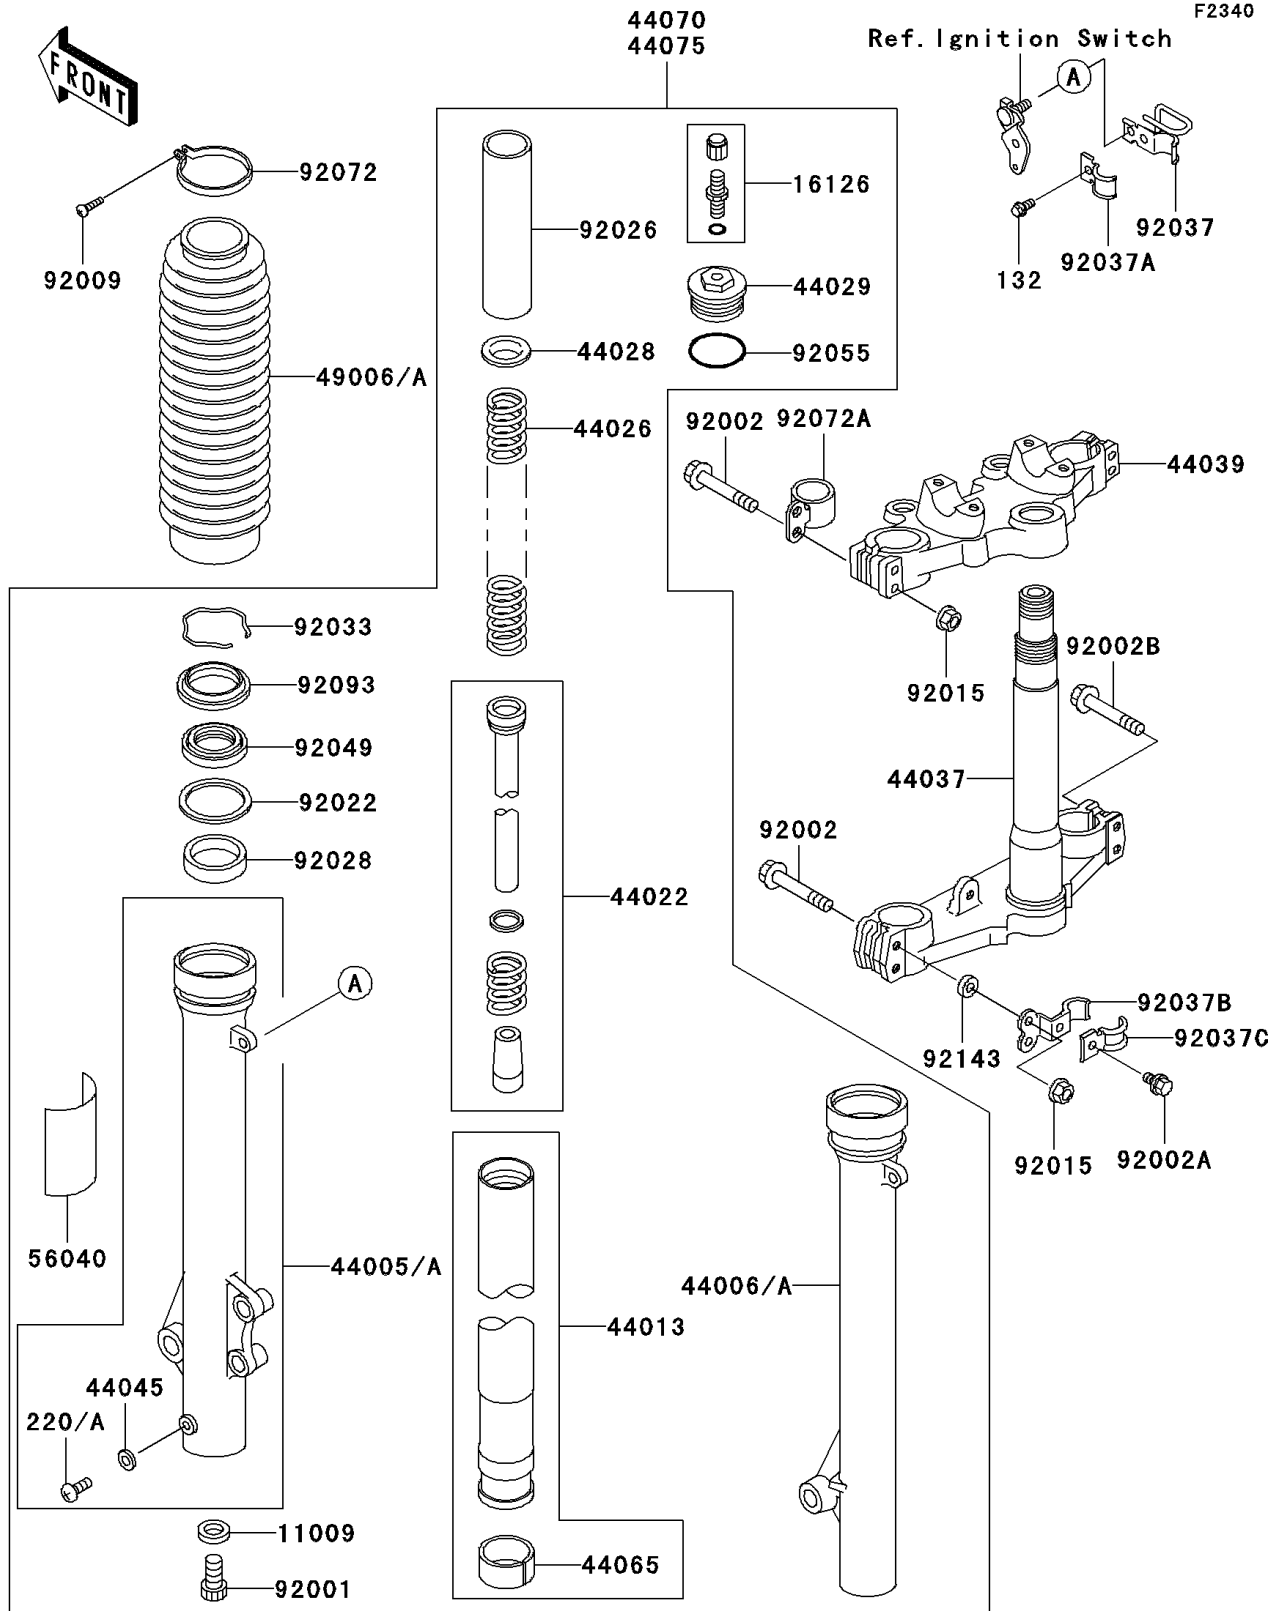

2004 KLR650 PARTS DIAGRAM

Front Fork

2004 KLR650 PARTS LIST

Front Fork

ITEM NAME	PART NUMBER	QUANTITY
GASKET,FORK CYLINDER BOLT (Ref # 11009)	11009-1127	2
VALVE,AIR (Ref # 16126)	16126-1052	2
PIPE-LEFT FORK OUTER (Ref # 44005A)	44005-1335	1
PIPE-RIGHT FORK OUTER (Ref # 44006A)	44006-1333	1
PIPE-FORK INNER (Ref # 44013)	44013-1264	2
CYLINDER-FORK (Ref # 44022)	44022-1211	2
SPRING-FRONT FORK (Ref # 44026)	44026-1369	2
GUIDE-FORK SPRING (Ref # 44028)	44028-1003	2
SEAT-FORK SPRING (Ref # 44029)	44029-1042	2
HOLDER-FORK UNDER (Ref # 44037)	44037-1207	1
HOLDER-FORK UPPER (Ref # 44039)	44039-1160	1
GASKET,FORK DRAIN PLUG (Ref # 44045)	44045-002	2
BUSHING-FRONT FORK,INNER PIPE (Ref # 44065)	44065-1057	2
DAMPER-SET-FORK (Ref # 44070)	44070-5141	1
BOOT,FORK,BLACK (Ref # 49006)	49006-1222-BD	2
LABEL-WARNING,FRONT FORK (Ref # 56040)	56040-1120	1
BOLT,FORK CYLINDER (Ref # 92001)	92001-1309	2
BOLT,FLANGED,8X55 (Ref # 92002)	92002-1158	6
BOLT (Ref # 92002A)	92002-1982	1
BOLT,FLANGED,8X45 (Ref # 92002B)	92002-1983	2
SCREW,4X16 (Ref # 92009)	92009-1348	2
NUT,FLANGED,8MM (Ref # 92015)	92015-1408	8
WASHER (Ref # 92022)	92022-1242	2
SPACER (Ref # 92026)	92026-1294	2
BUSHING (Ref # 92028)	92028-1125	2
RING-SNAP,FORK (Ref # 92033)	92033-1047	2
CLAMP,HOSE (Ref # 92037)	92037-1897	1
CLAMP,HOSE (Ref # 92037A)	92037-1898	1
CLAMP (Ref # 92037B)	92037-1913	1

2004 KLR650 PARTS LIST

Front Fork

ITEM NAME	PART NUMBER	QUANTITY
CLAMP (Ref # 92037C)	92037-1931	1
SEAL-OIL,FRONT FORK (Ref # 92049)	92049-1180	2
RING-O,FRONT FORK TOP CAP (Ref # 92055)	92055-1050	2
BAND,BOOT (Ref # 92072)	92072-1171	2
BAND,CABLE (Ref # 92072A)	92072-1225	1
SEAL,FRONT FORK (Ref # 92093)	92093-1166	2
COLLAR (Ref # 92143)	92143-1134	2
BOLT-FLANGED-SMALL (Ref # 132)	132J0612	1
SCREW-PAN-CROS,4X6 (Ref # 220)	220B0406	2