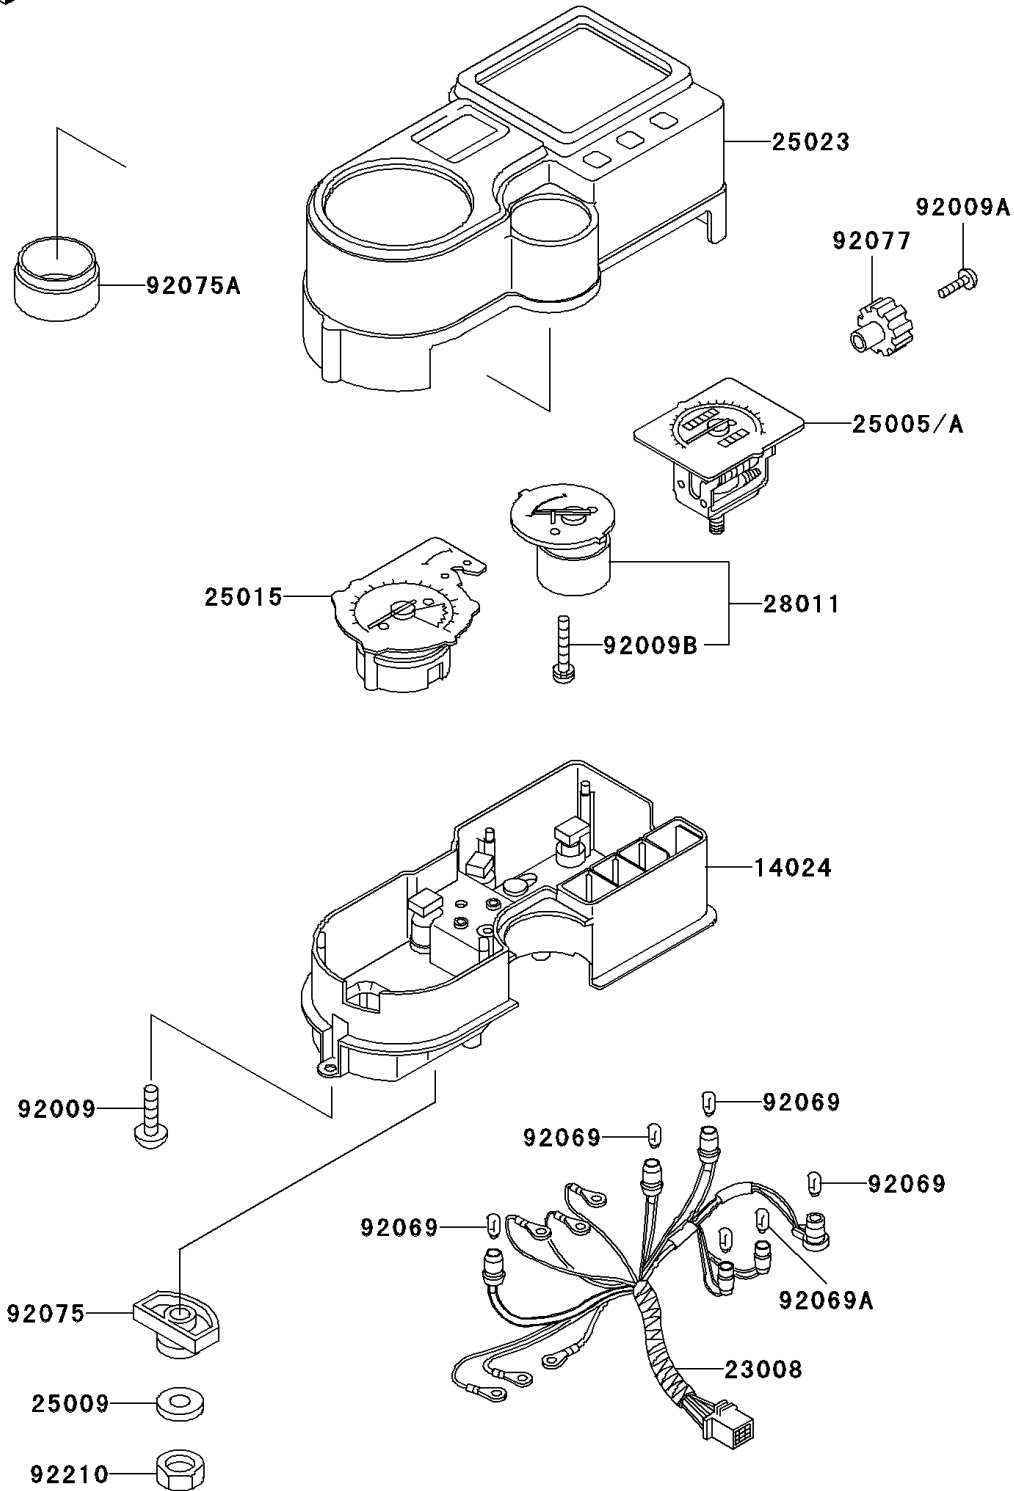

2003 KLR650 PARTS DIAGRAM

Meter(s)

F2530

2003 KLR650 PARTS LIST

Meter(s)

ITEM NAME	PART NUMBER	QUANTITY
COVER,METER CASE,LWR (Ref # 14024)	14024-1407	1
SOCKET-ASSY,METER (Ref # 23008)	23008-1332	1
WASHER,5.2X16X1.2 (Ref # 25009)	25009-004	2
TACHOMETER,X1000R/MIN (Ref # 25015)	25015-1263	1
COVER-METER CASE,UPP (Ref # 25023)	25023-1152	1
METER,TEMP (Ref # 28011)	28011-1091	1
SCREW,TAPPING,4X16 (Ref # 92009)	92009-1163	3
SCREW,2X6,BLACK (Ref # 92009A)	92009-1172	1
SCREW,3X22 (Ref # 92009B)	92009-1293	3
BULB,12V 3.4W,T10 (Ref # 92069)	92069-1007	4
BULB,12V 1.7W,T6.5 (Ref # 92069A)	92069-1070	2
DAMPER,METER BRACKET (Ref # 92075)	92075-1581	2
DAMPER (Ref # 92075A)	92075-1890	1
KNOB,METER (Ref # 92077)	92077-1054	1
NUT,5MM (Ref # 92210)	92210-1124	2
SPEEDOMETER,MPH (Ref # 25005)	25005-1341	1
SPEEDOMETER,KPH (Ref # 25005A)	25005-1345	1