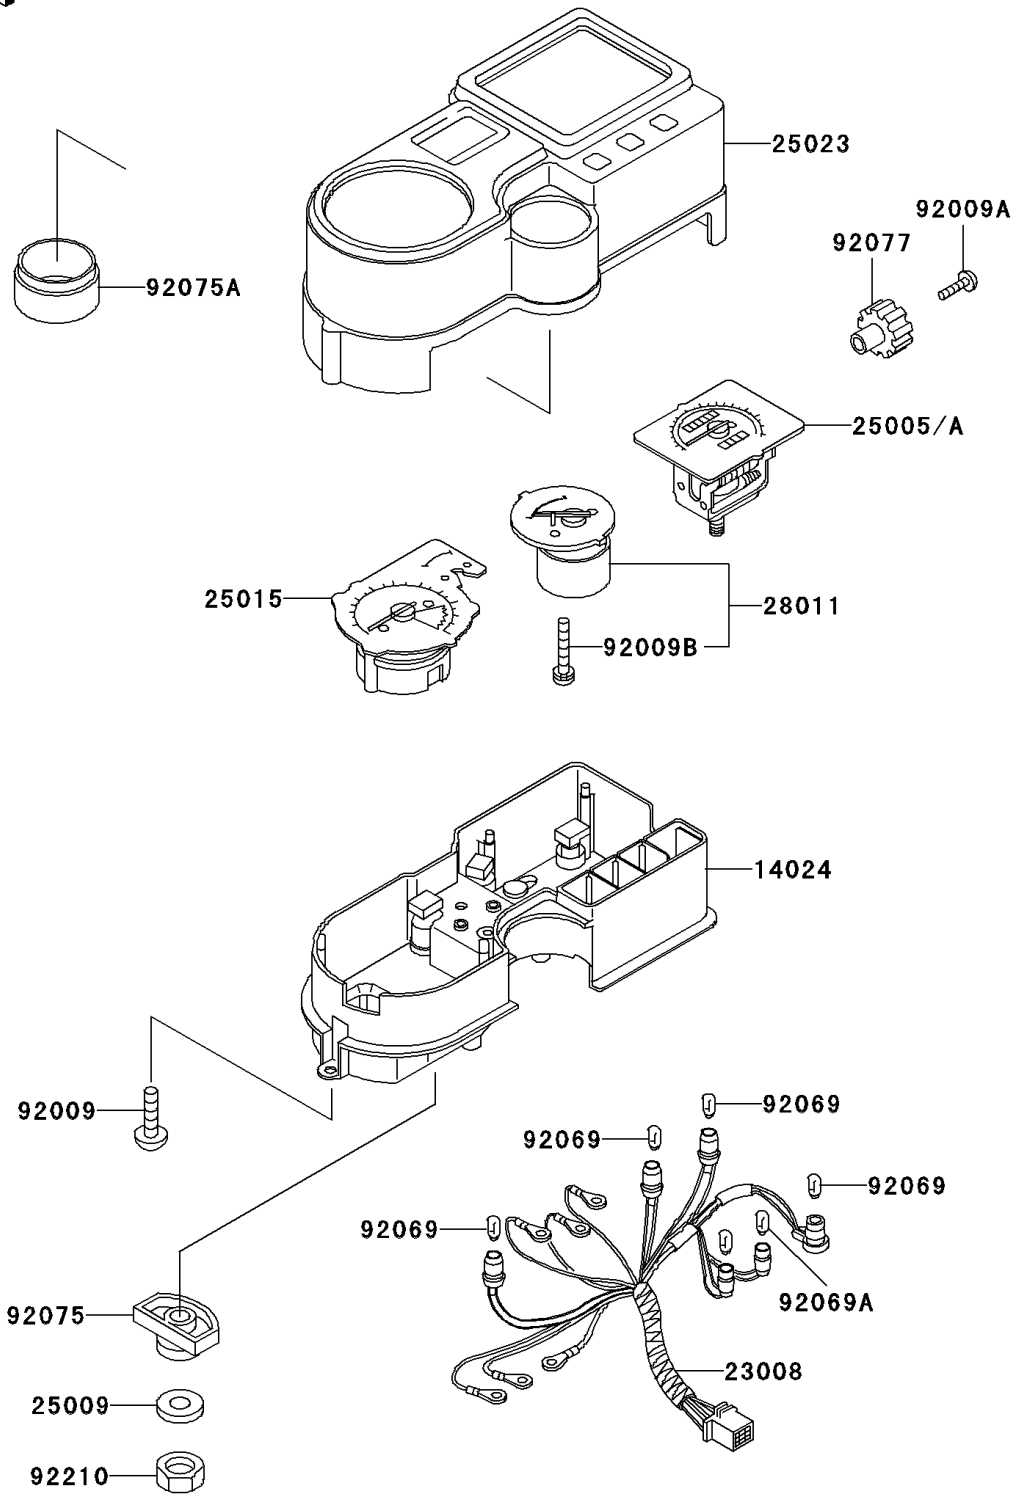

2004 KLR650 PARTS DIAGRAM

Meter(s)

F2530

2004 KLR650 PARTS LIST

Meter(s)

ITEM NAME	PART NUMBER	QUANTITY
COVER,METER CASE,LWR (Ref # 14024)	14024-1407	1
SOCKET-ASSY,METER (Ref # 23008)	23008-1332	1
WASHER,5.2X16X1.2 (Ref # 25009)	25009-004	2
TACHOMETER,X1000R/MIN (Ref # 25015)	25015-1263	1
COVER-METER CASE,UPP (Ref # 25023)	25023-1152	1
METER,TEMP (Ref # 28011)	28011-1091	1
SCREW,TAPPING,4X16 (Ref # 92009)	92009-1163	3
SCREW,2X6,BLACK (Ref # 92009A)	92009-1172	1
SCREW,3X22 (Ref # 92009B)	92009-1293	3
BULB,12V 3.4W,T10 (Ref # 92069)	92069-1007	4
BULB,12V 1.7W,T6.5 (Ref # 92069A)	92069-1070	2
DAMPER,METER BRACKET (Ref # 92075)	92075-1581	2
DAMPER (Ref # 92075A)	92075-1890	1
KNOB,METER (Ref # 92077)	92077-1054	1
NUT,5MM (Ref # 92210)	92210-1124	2
SPEEDOMETER,MPH (Ref # 25005)	25005-1341	1
SPEEDOMETER,KPH (Ref # 25005A)	25005-1345	1