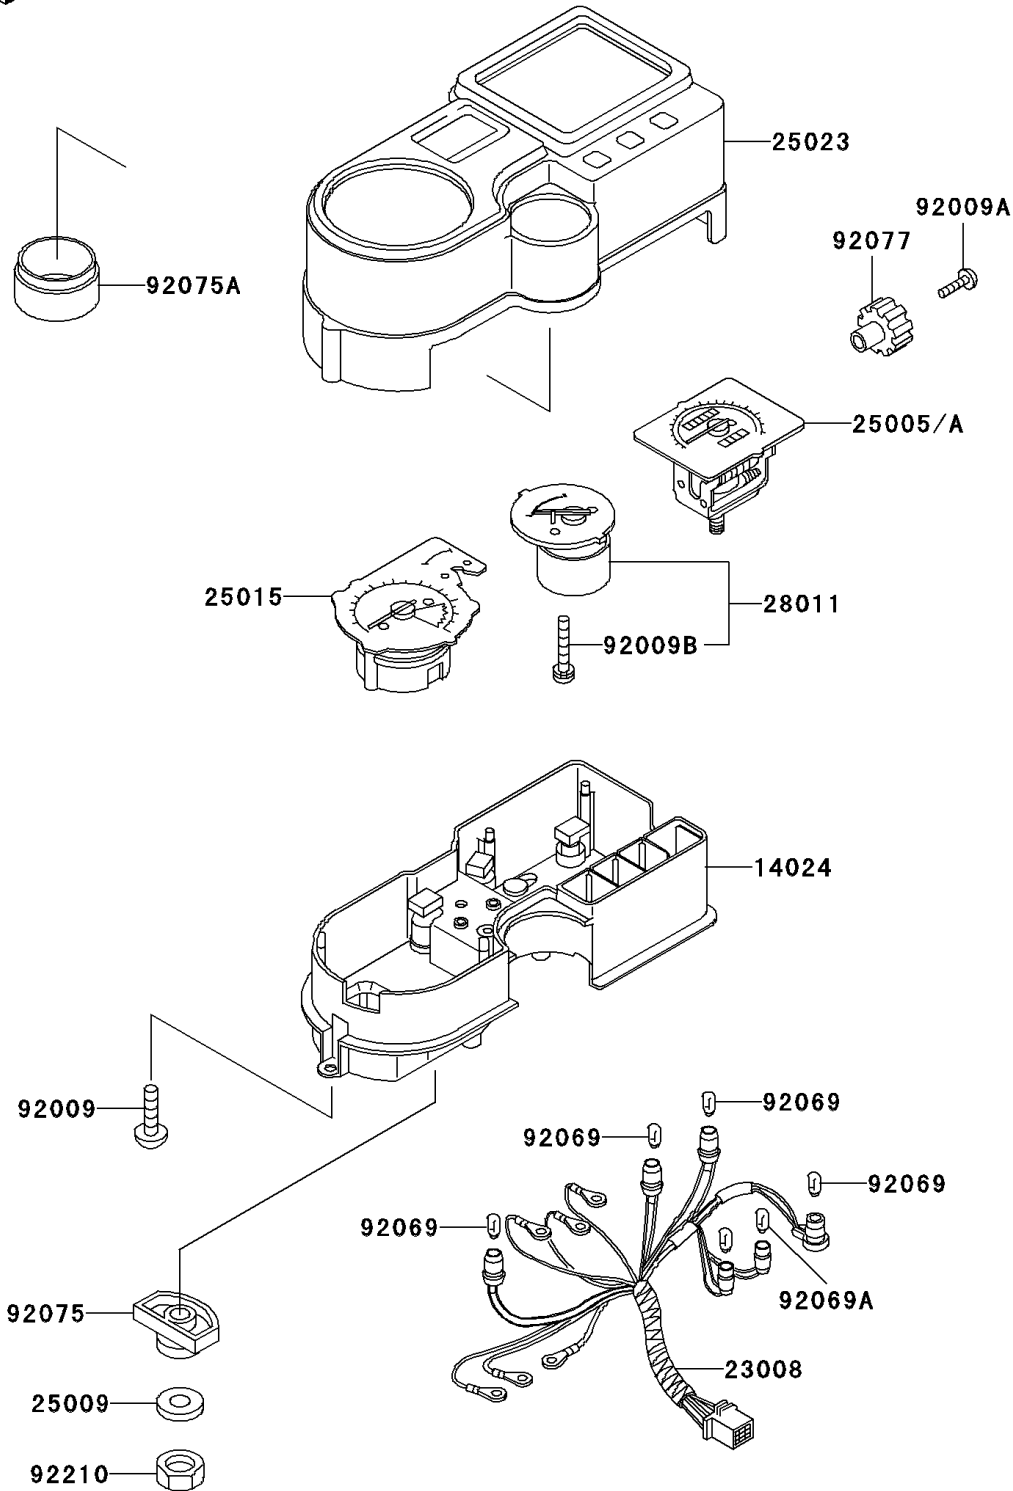

2005 KLR650 PARTS DIAGRAM

Meter(s)

F2530

2005 KLR650 PARTS LIST

Meter(s)

ITEM NAME	PART NUMBER	QUANTITY
COVER,METER CASE,LWR (Ref # 14024)	14024-1407	1
SOCKET-ASSY,METER (Ref # 23008)	23008-1332	1
WASHER,5.2X16X1.2 (Ref # 25009)	25009-004	2
TACHOMETER,X1000R/MIN (Ref # 25015)	25015-1263	1
COVER-METER CASE,UPP (Ref # 25023)	25023-1152	1
METER,TEMP (Ref # 28011)	28011-1091	1
SCREW,TAPPING,4X16 (Ref # 92009)	92009-1163	3
SCREW,2X6,BLACK (Ref # 92009A)	92009-1172	1
SCREW,3X22 (Ref # 92009B)	92009-1293	3
BULB,12V 3.4W,T10 (Ref # 92069)	92069-1007	4
BULB,12V 1.7W,T6.5 (Ref # 92069A)	92069-1070	2
DAMPER,METER BRACKET (Ref # 92075)	92075-1581	2
DAMPER (Ref # 92075A)	92075-1890	1
KNOB,METER (Ref # 92077)	92077-1054	1
NUT,5MM (Ref # 92210)	92210-1124	2
SPEEDOMETER,MPH (Ref # 25005)	25005-1341	1
SPEEDOMETER,KPH (Ref # 25005A)	25005-1345	1